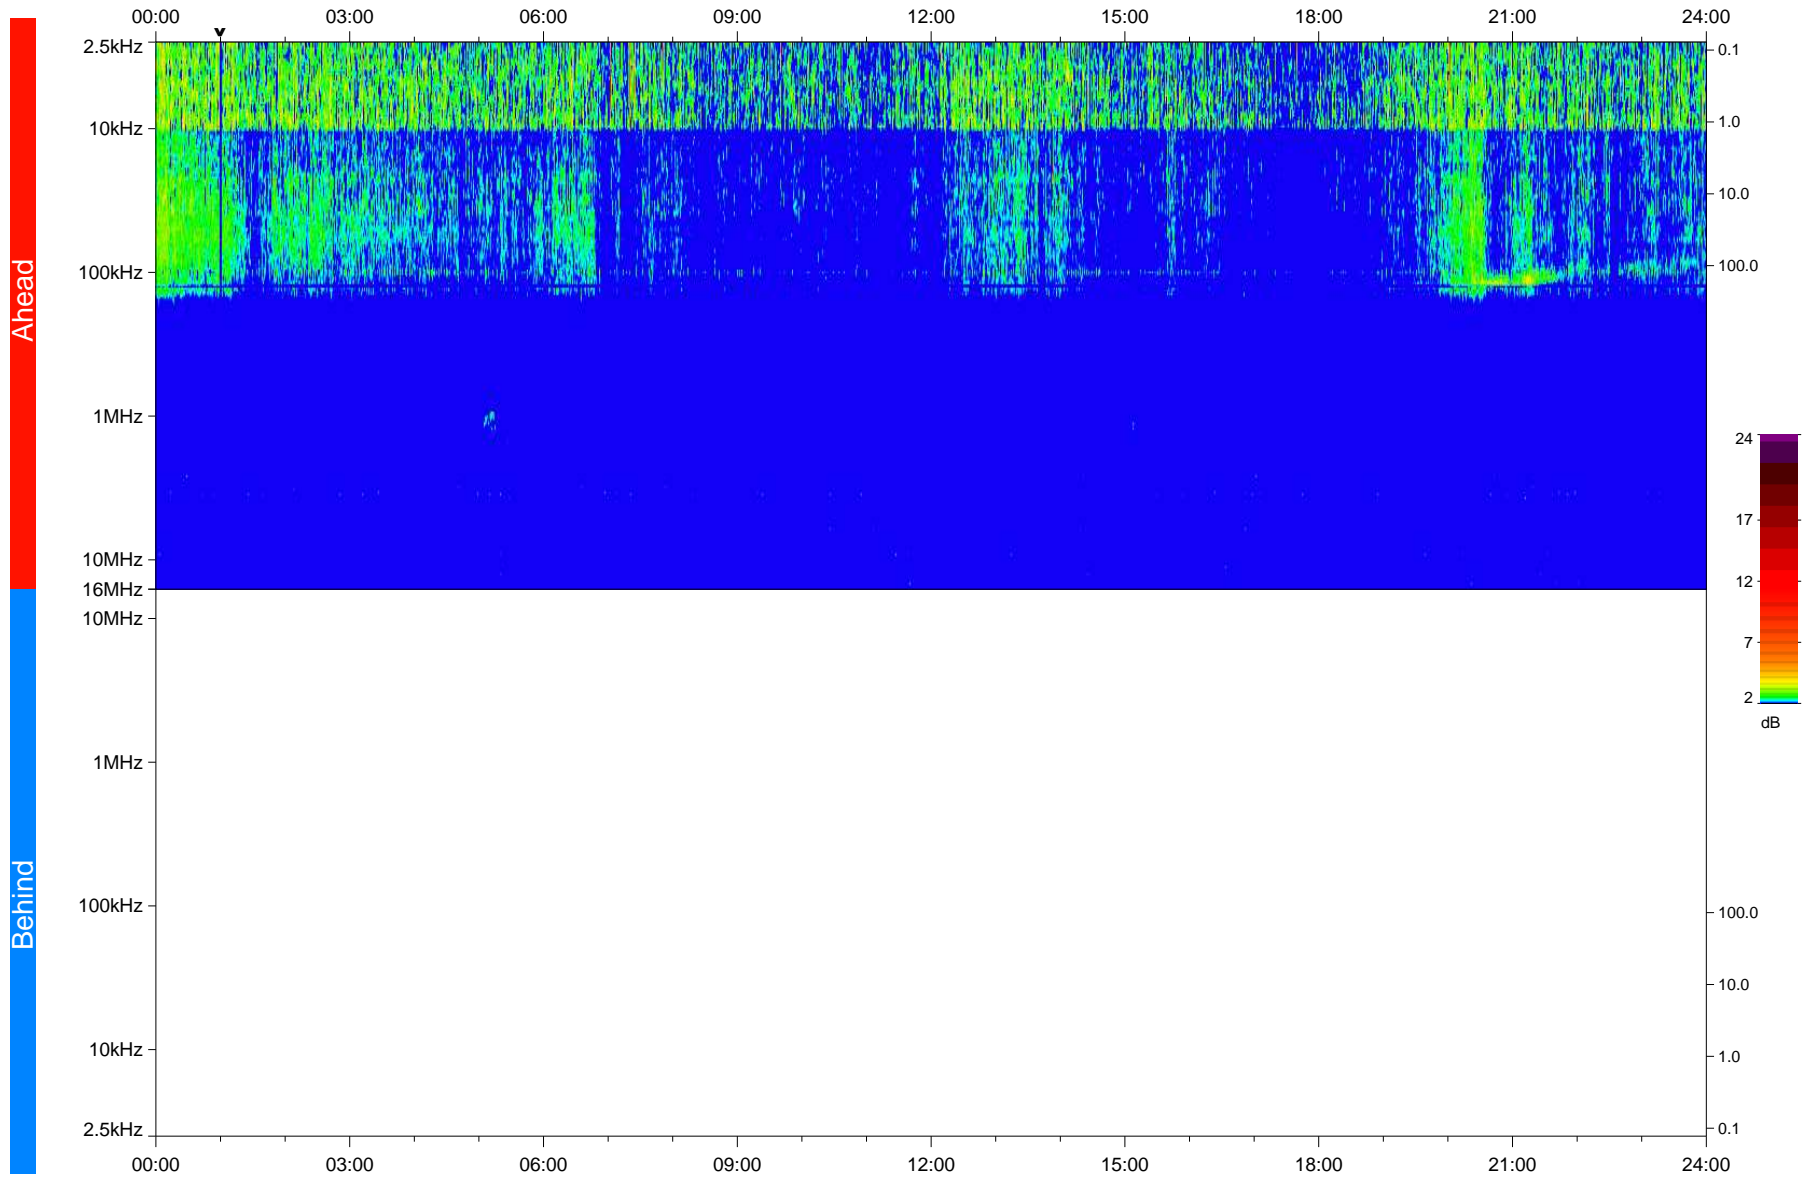

STEREO/WAVES Daily Summary - 20-Jan-2020 (DOY 020)

Ahead source file: swaves_ahead_2020_020_1_05.fin
Ahead PSE Angle: -78.2°

Behind PSE Angle: 79.4°
Behind source file: No STEREO-B data

Time (UTC)

file: stereo_swaves_daily-summary_color_20200120_v03
made by: space.umn.edu on macOS with IDL 8.8.2 on 2022-09-15 11:21:17, with TLib V945 / dynspec V311