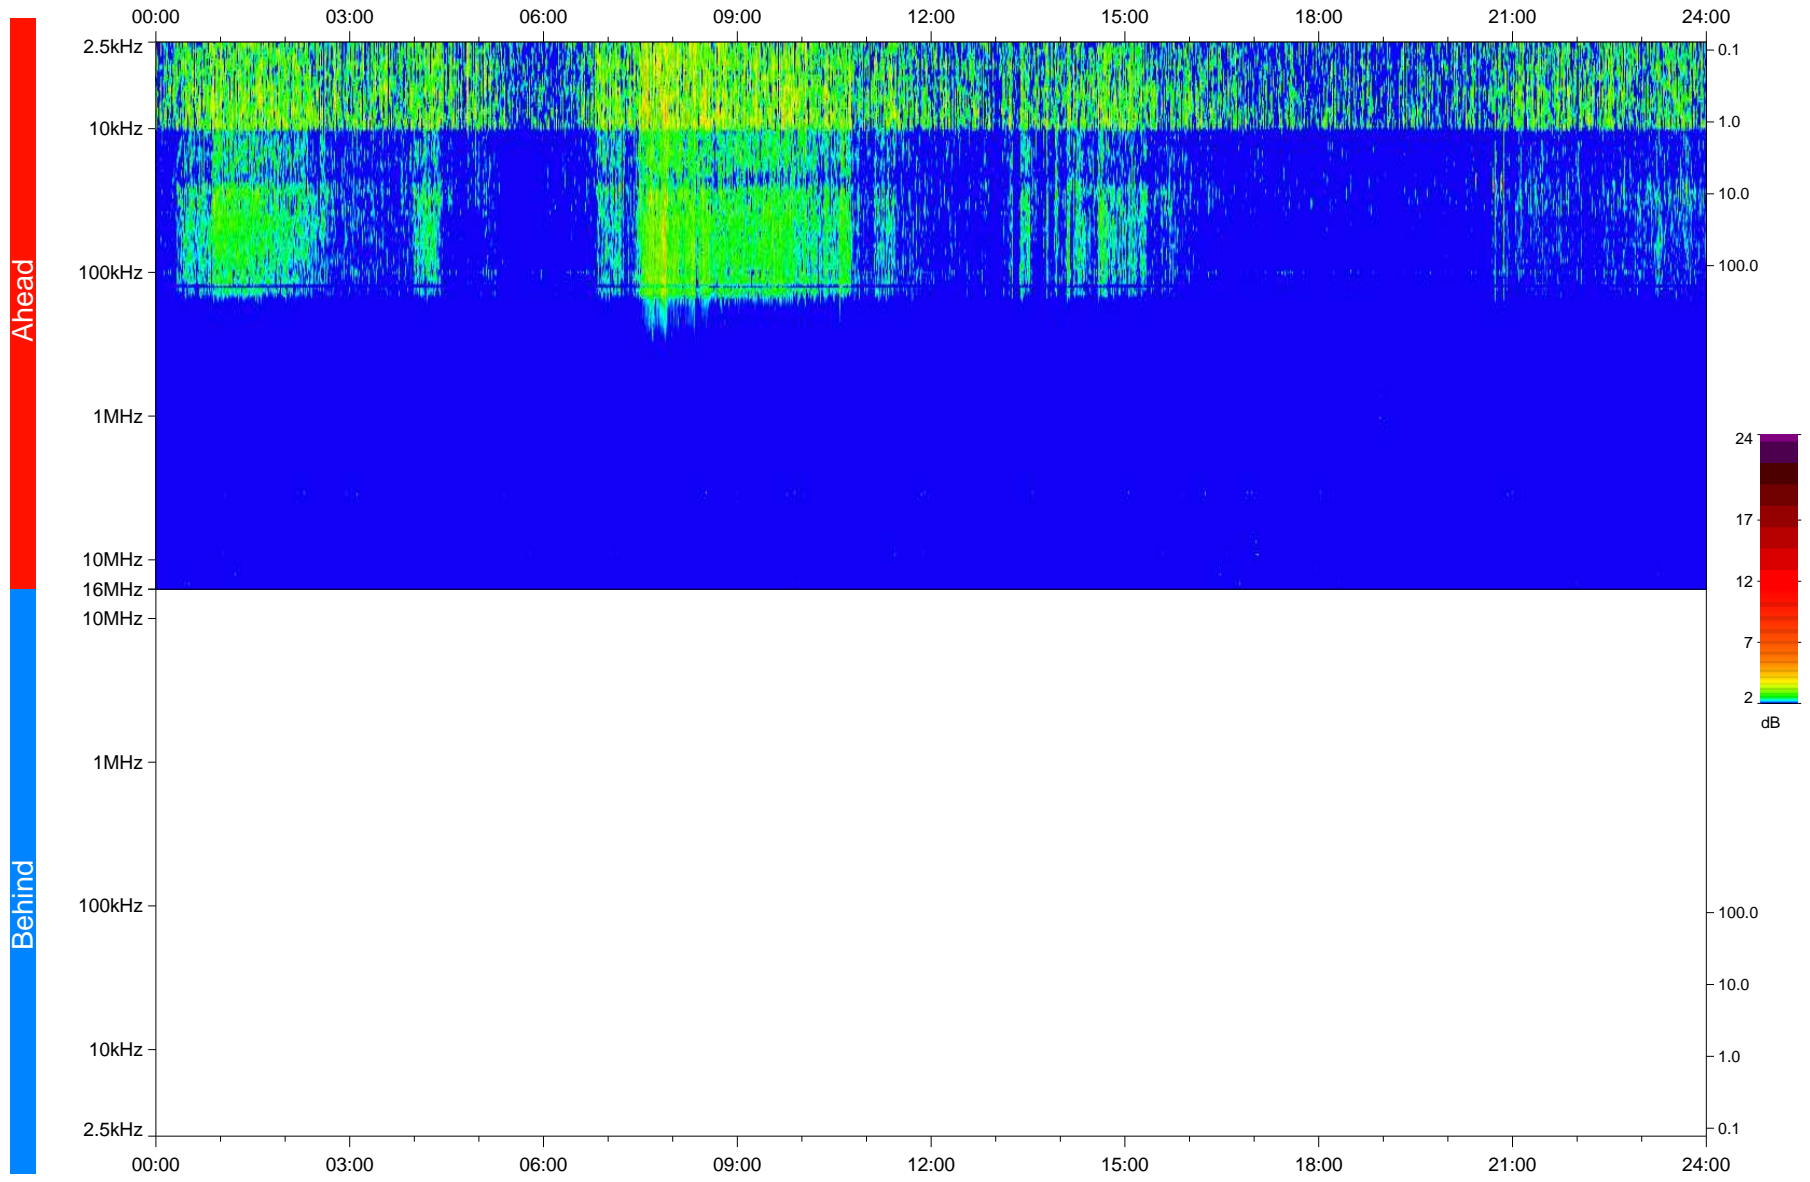

STEREO/WAVES Daily Summary - 19-Jan-2020 (DOY 019)

Ahead source file: swaves_ahead_2020_019_1_05.fin
Ahead PSE Angle: -78.2°

Behind PSE Angle: 79.4°
Behind source file: No STEREO-B data

Time (UTC)

file: stereo_swaves_daily-summary_color_20200119_v04
made by: space.umn.edu on macOS with IDL 8.8.2 on 2022-10-03 11:45:34, with TLib V945 / dynspec V311