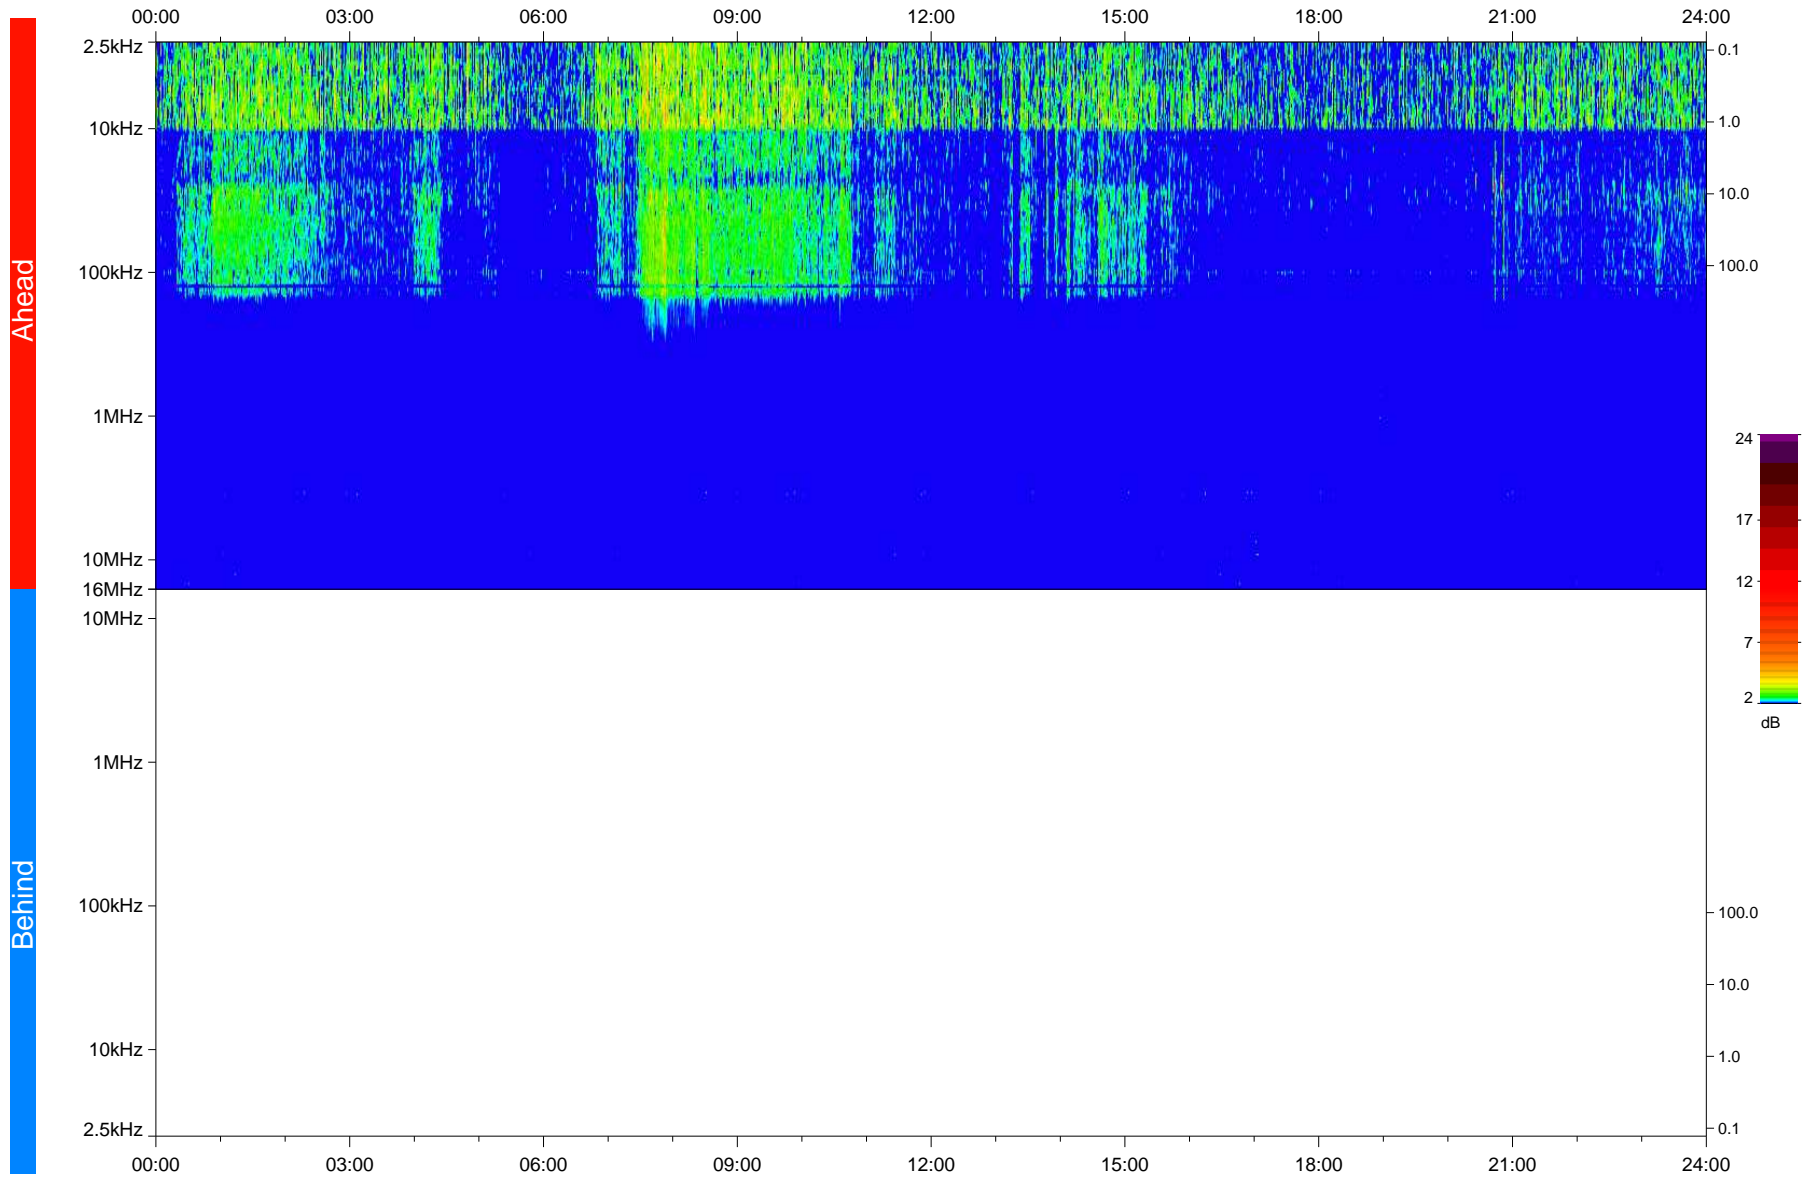

STEREO/WAVES Daily Summary - 19-Jan-2020 (DOY 019)

Ahead source file: swaves_ahead_2020_019_1_05.fin
Ahead PSE Angle: -78.2°

Behind PSE Angle: 79.4°
Behind source file: No STEREO-B data

Time (UTC)

file: stereo_swaves_daily-summary_color_20200119_v03
made by: space.umn.edu on macOS with IDL 8.8.2 on 2022-09-15 11:19:56, with TLib V945 / dynspec V311