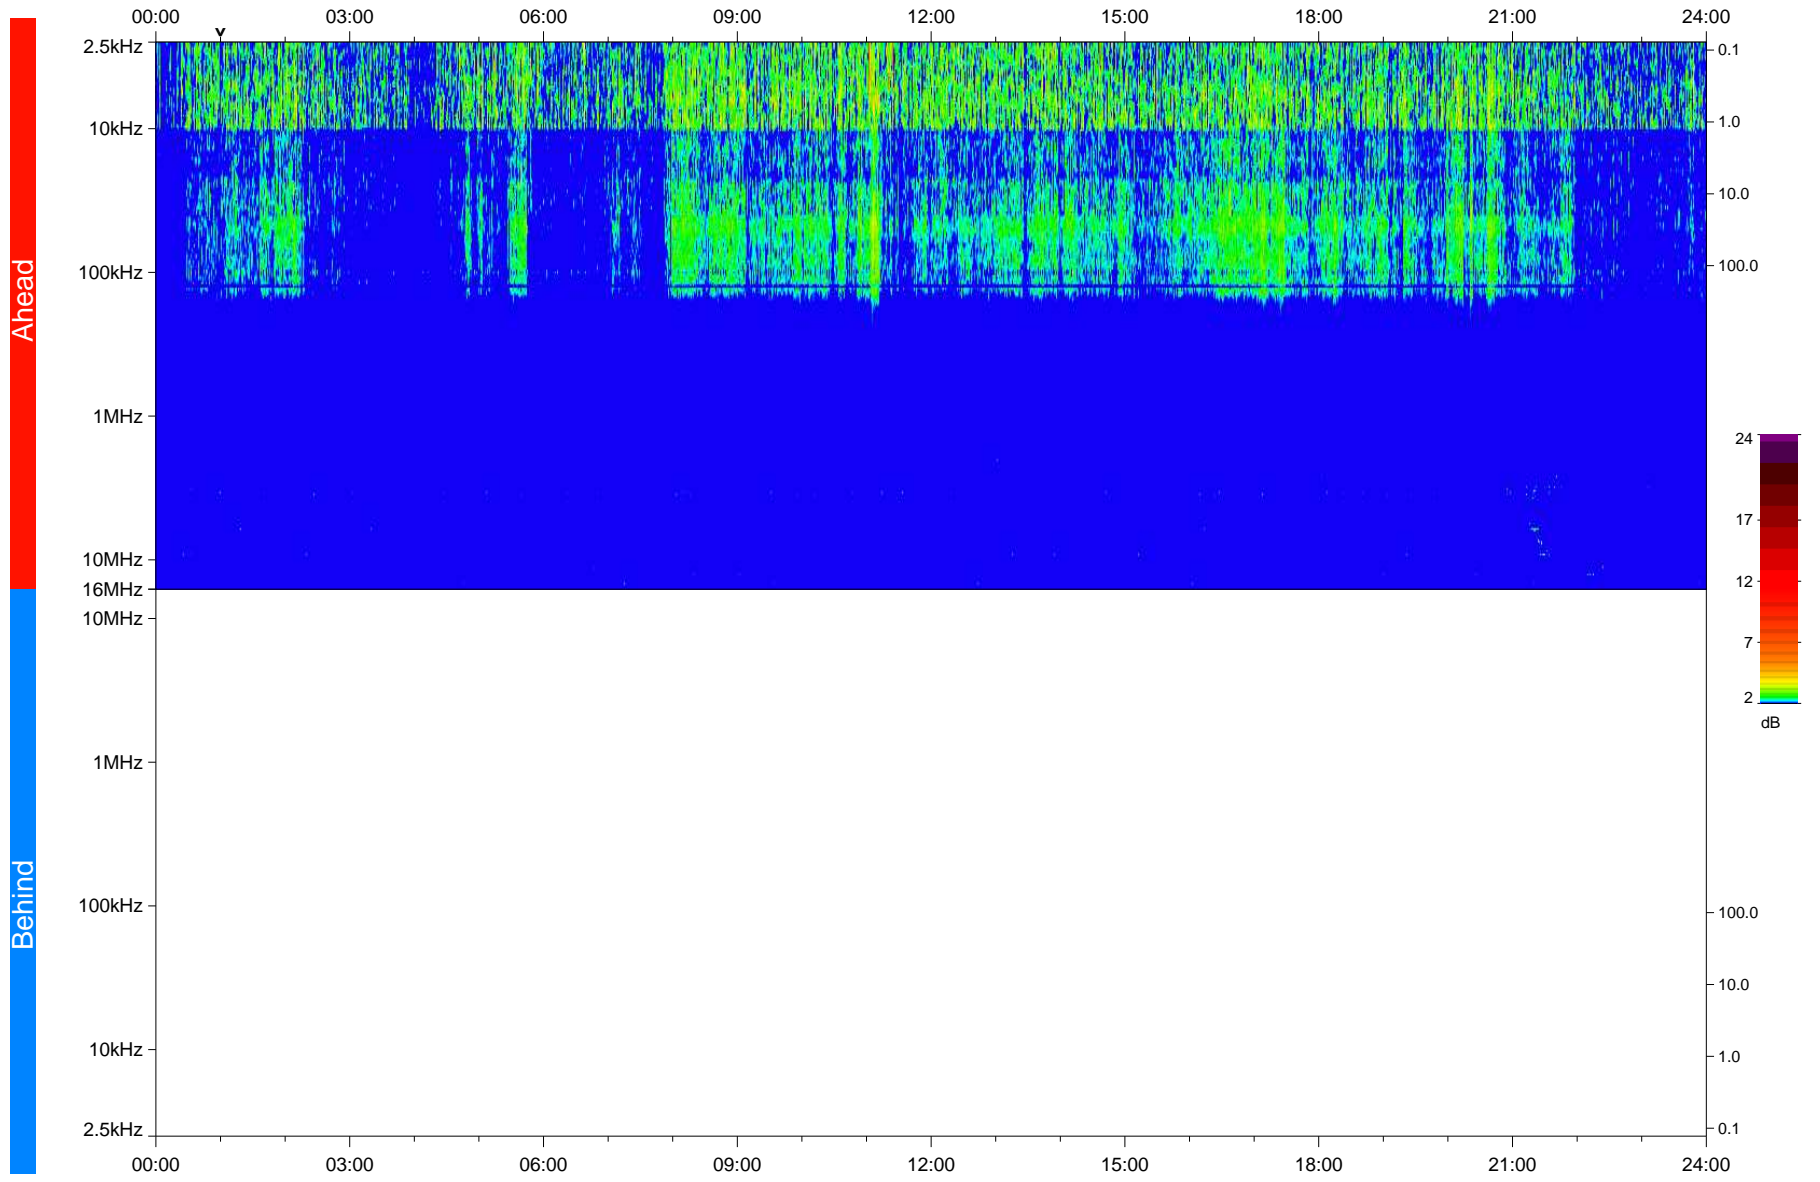

STEREO/WAVES Daily Summary - 18-Jan-2020 (DOY 018)

Ahead source file: swaves_ahead_2020_018_1_05.fin
Ahead PSE Angle: -78.2°

Behind PSE Angle: 79.6°
Behind source file: No STEREO-B data

Time (UTC)

file: stereo_swaves_daily-summary_color_20200118_v04
made by: space.umn.edu on macOS with IDL 8.8.2 on 2022-10-03 11:44:03, with TLib V945 / dynspec V311