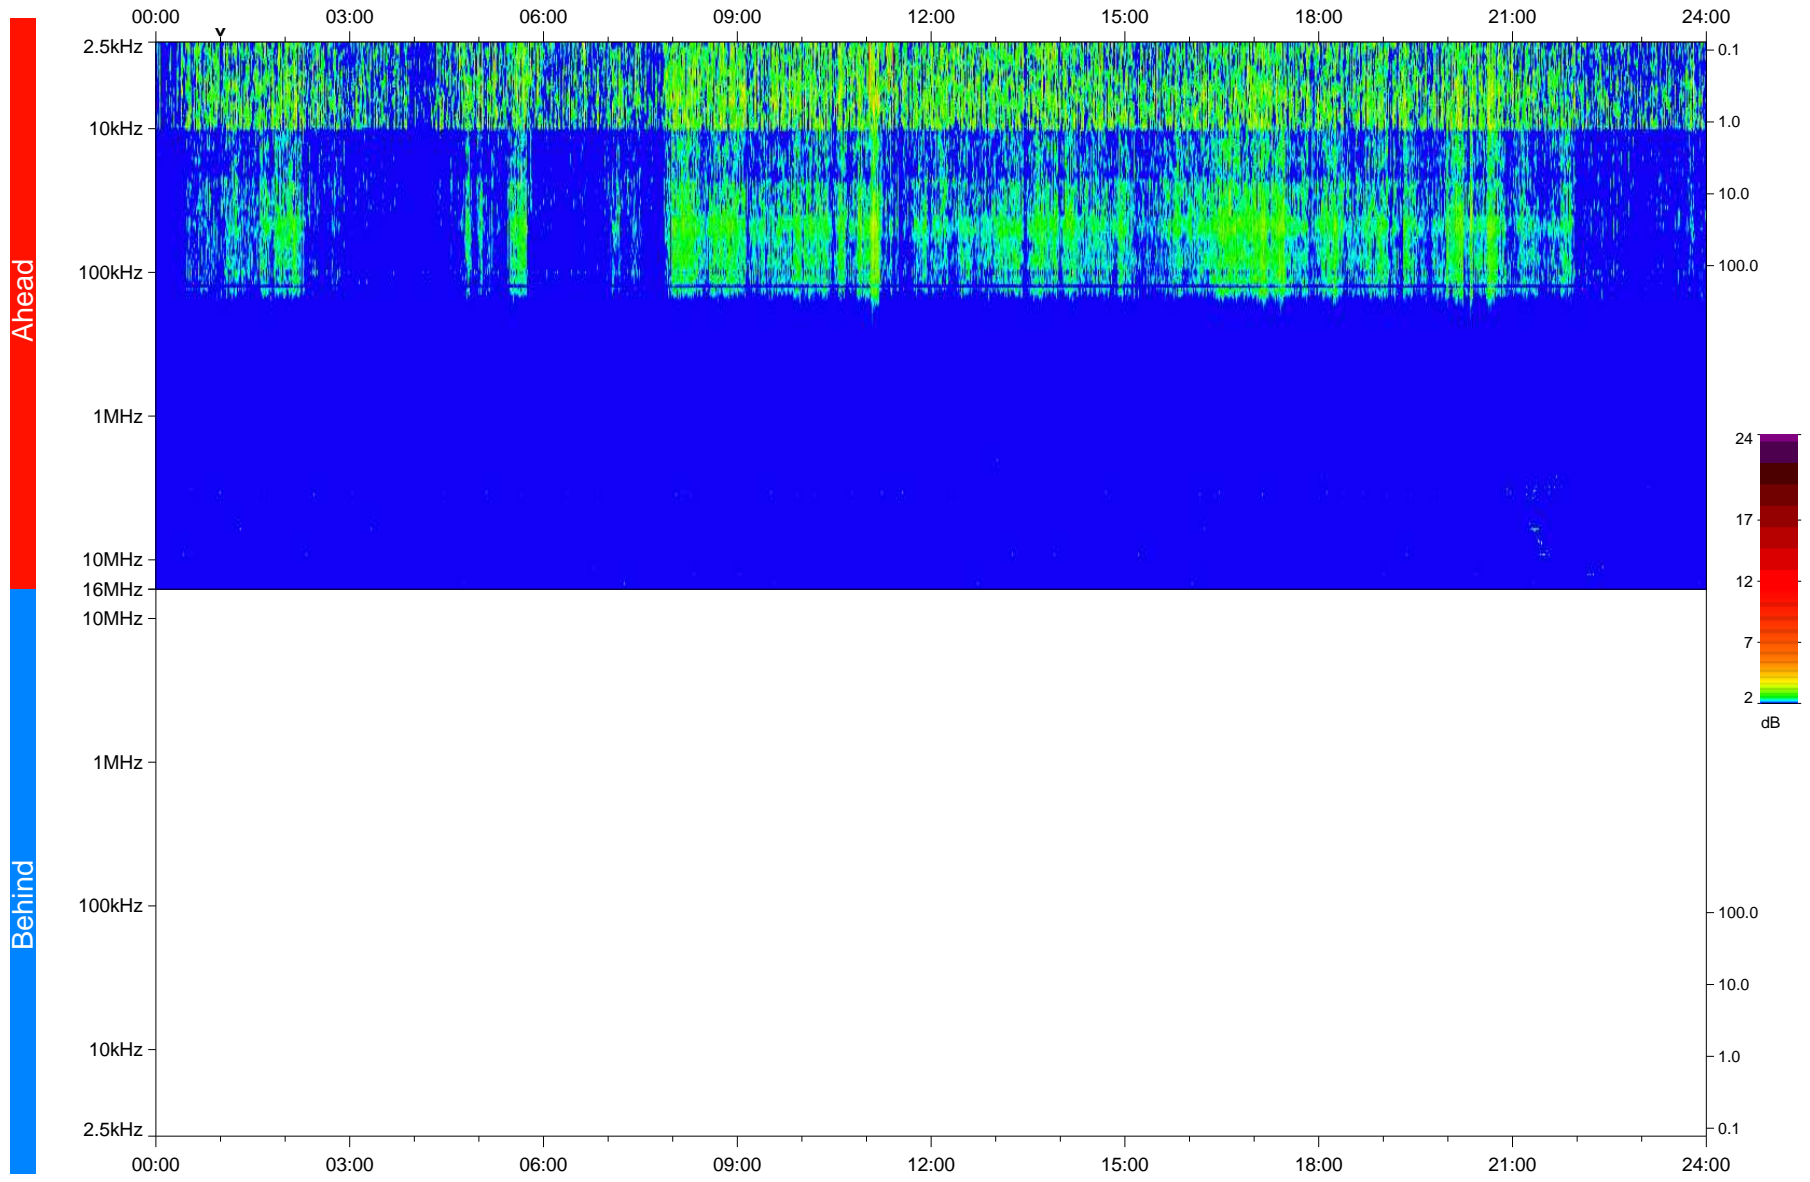

STEREO/WAVES Daily Summary - 18-Jan-2020 (DOY 018)

Ahead source file: swaves_ahead_2020_018_1_05.fin
Ahead PSE Angle: -78.2°

Behind PSE Angle: 79.6°
Behind source file: No STEREO-B data

Time (UTC)

file: stereo_swaves_daily-summary_color_20200118_v03
made by: space.umn.edu on macOS with IDL 8.8.2 on 2022-09-15 11:18:33, with TLib V945 / dynspec V311