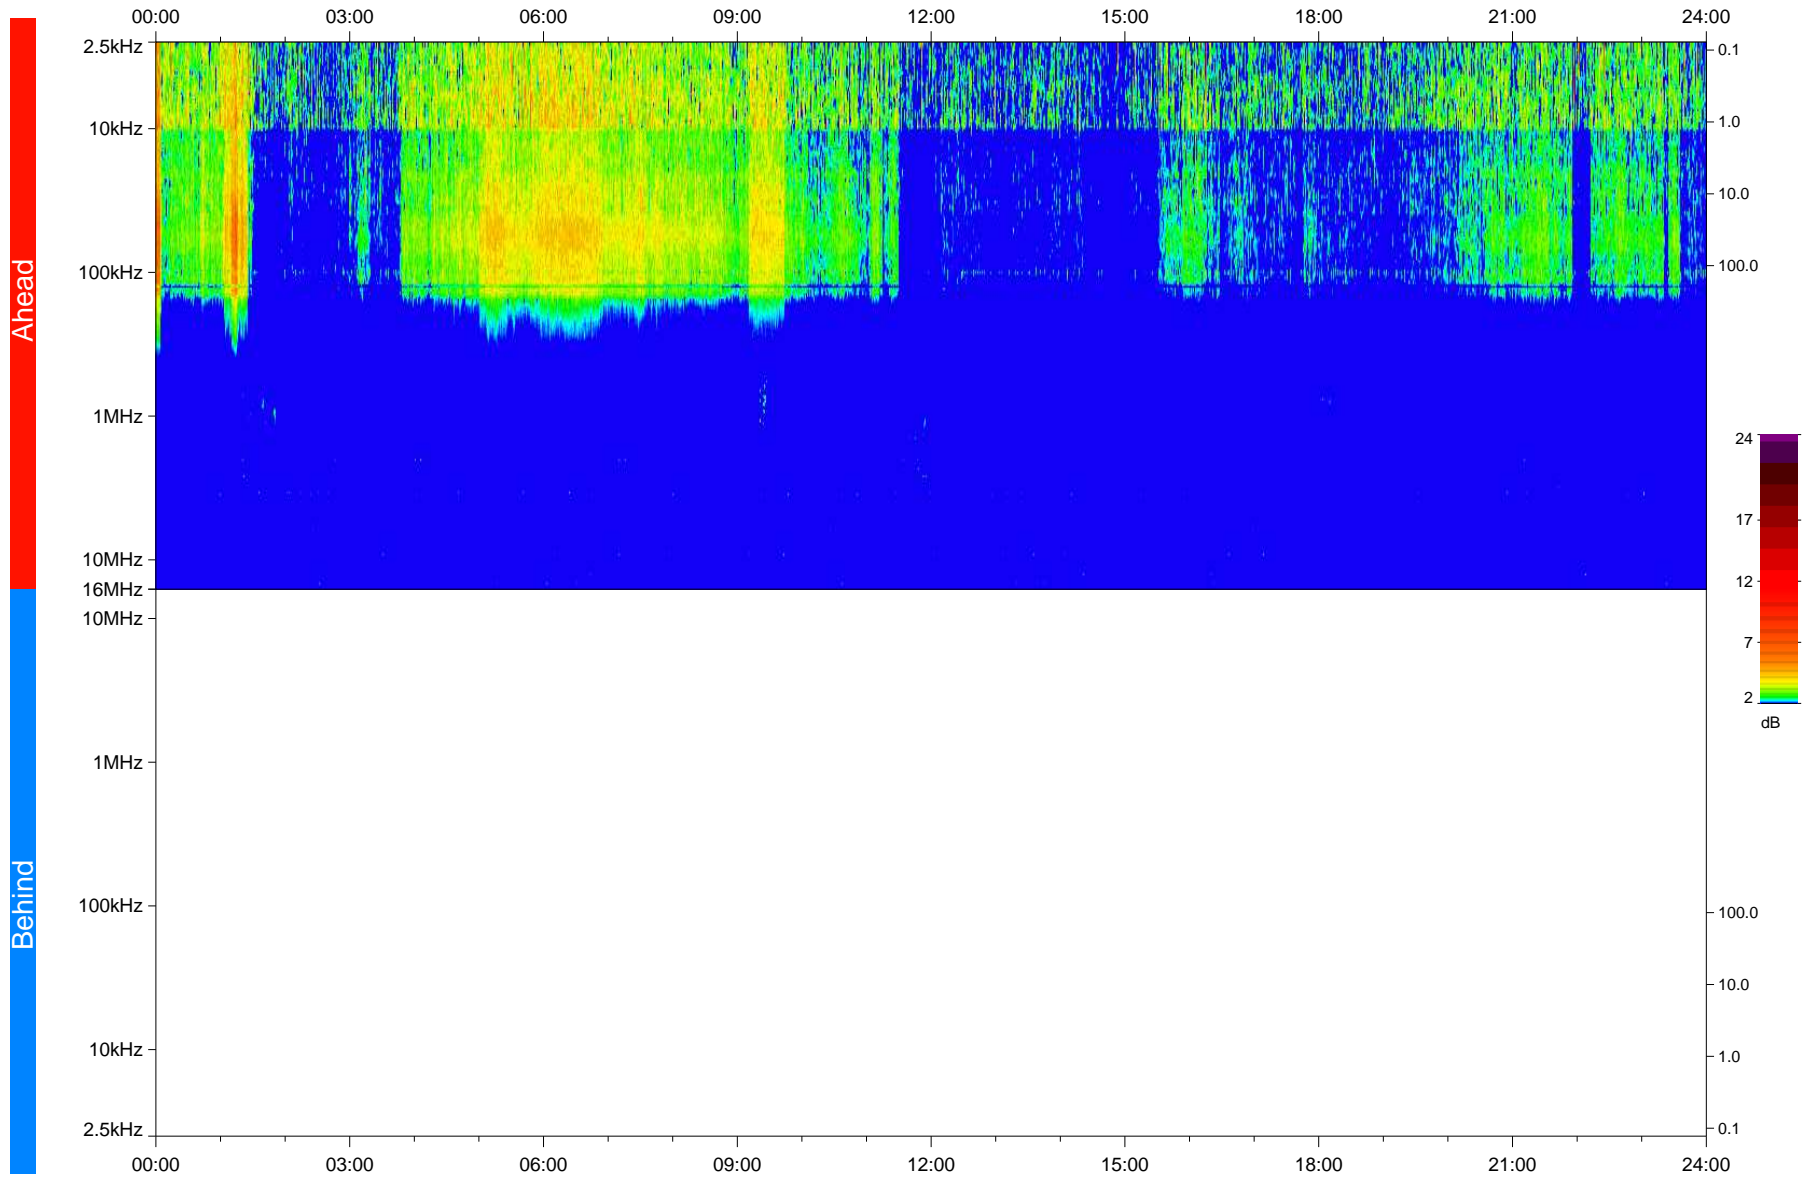

STEREO/WAVES Daily Summary - 17-Jan-2020 (DOY 017)

Ahead source file: swaves_ahead_2020_017_1_05.fin
Ahead PSE Angle: -78.2°

Behind PSE Angle: 79.6°
Behind source file: No STEREO-B data

Time (UTC)

file: stereo_swaves_daily-summary_color_20200117_v04
made by: space.umn.edu on macOS with IDL 8.8.2 on 2022-10-03 11:42:34, with TLib V945 / dynspec V311