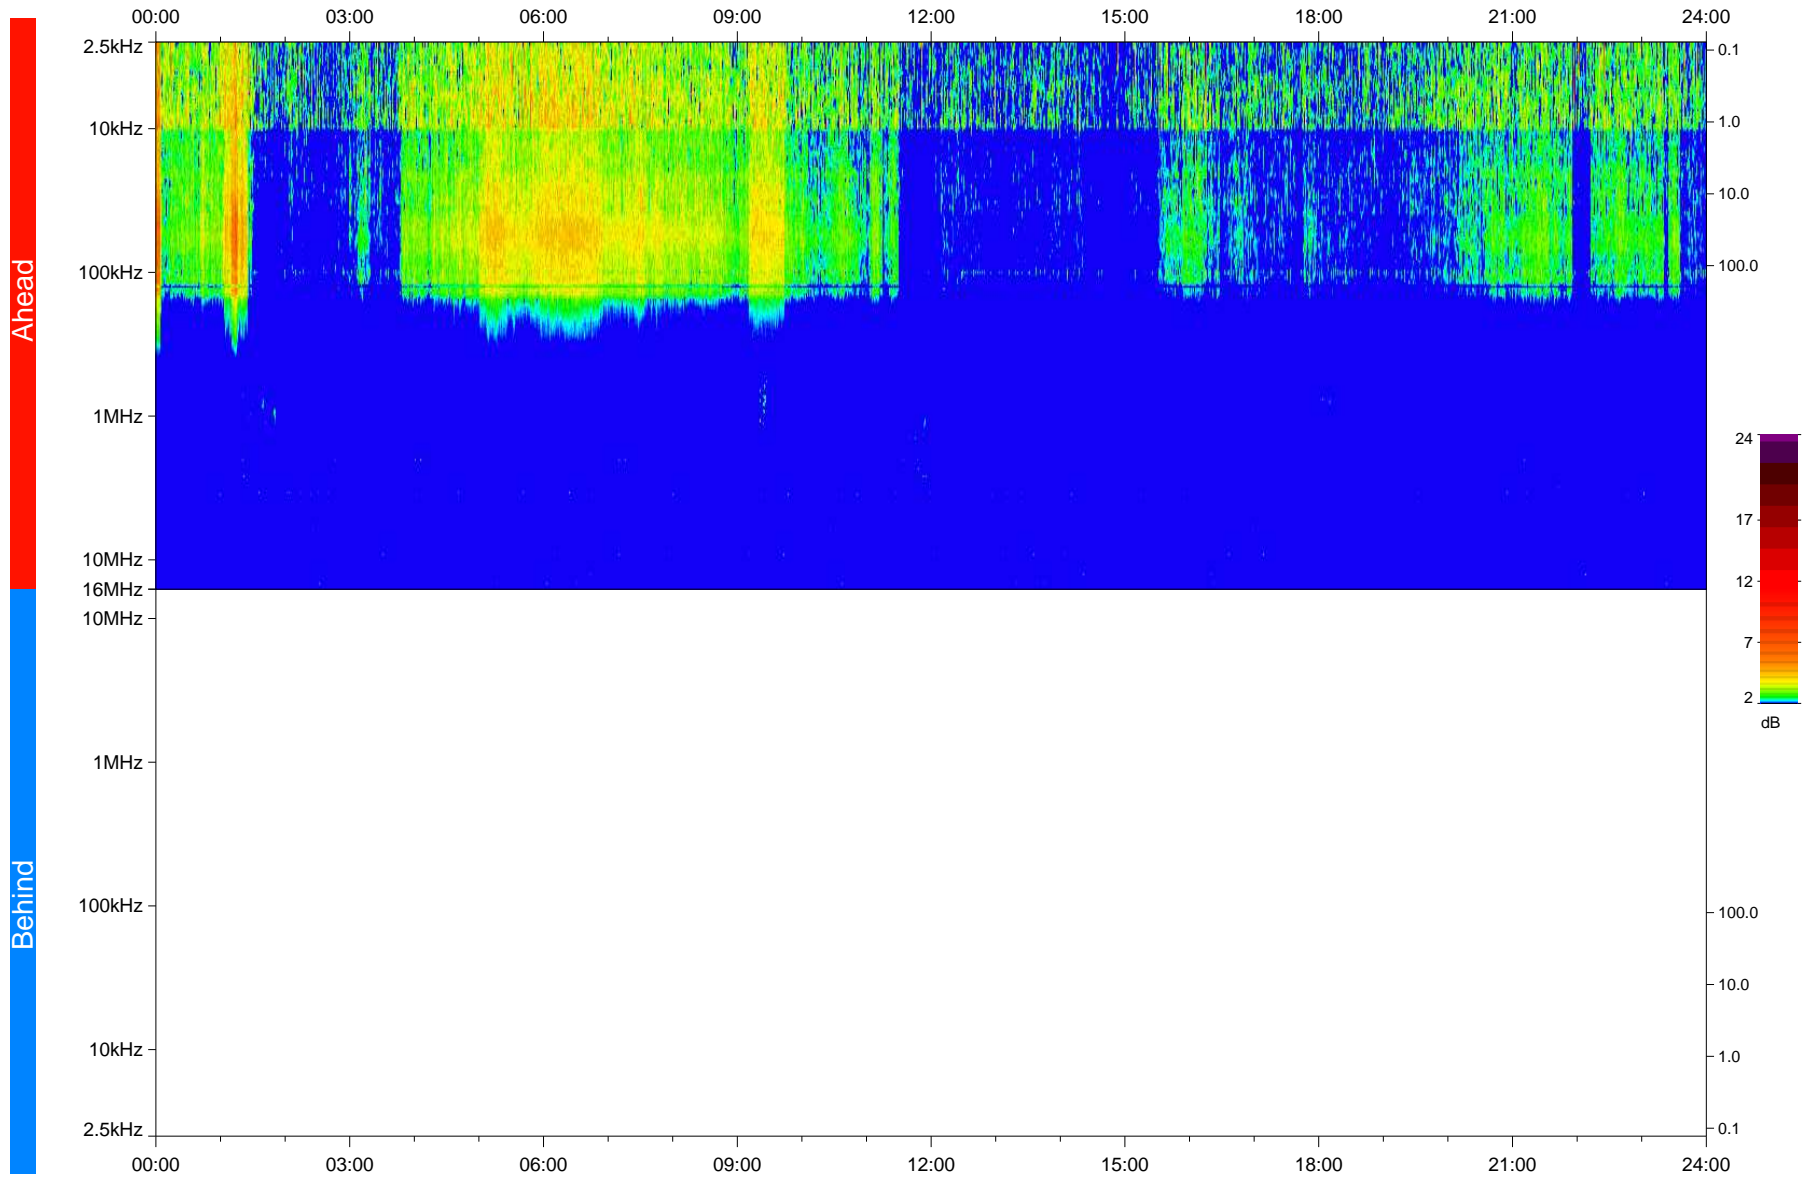

STEREO/WAVES Daily Summary - 17-Jan-2020 (DOY 017)

Ahead source file: swaves_ahead_2020_017_1_05.fin
Ahead PSE Angle: -78.2°

Behind PSE Angle: 79.6°
Behind source file: No STEREO-B data

Time (UTC)

file: stereo_swaves_daily-summary_color_20200117_v03
made by: space.umn.edu on macOS with IDL 8.8.2 on 2022-09-15 11:17:11, with TLib V945 / dynspec V311