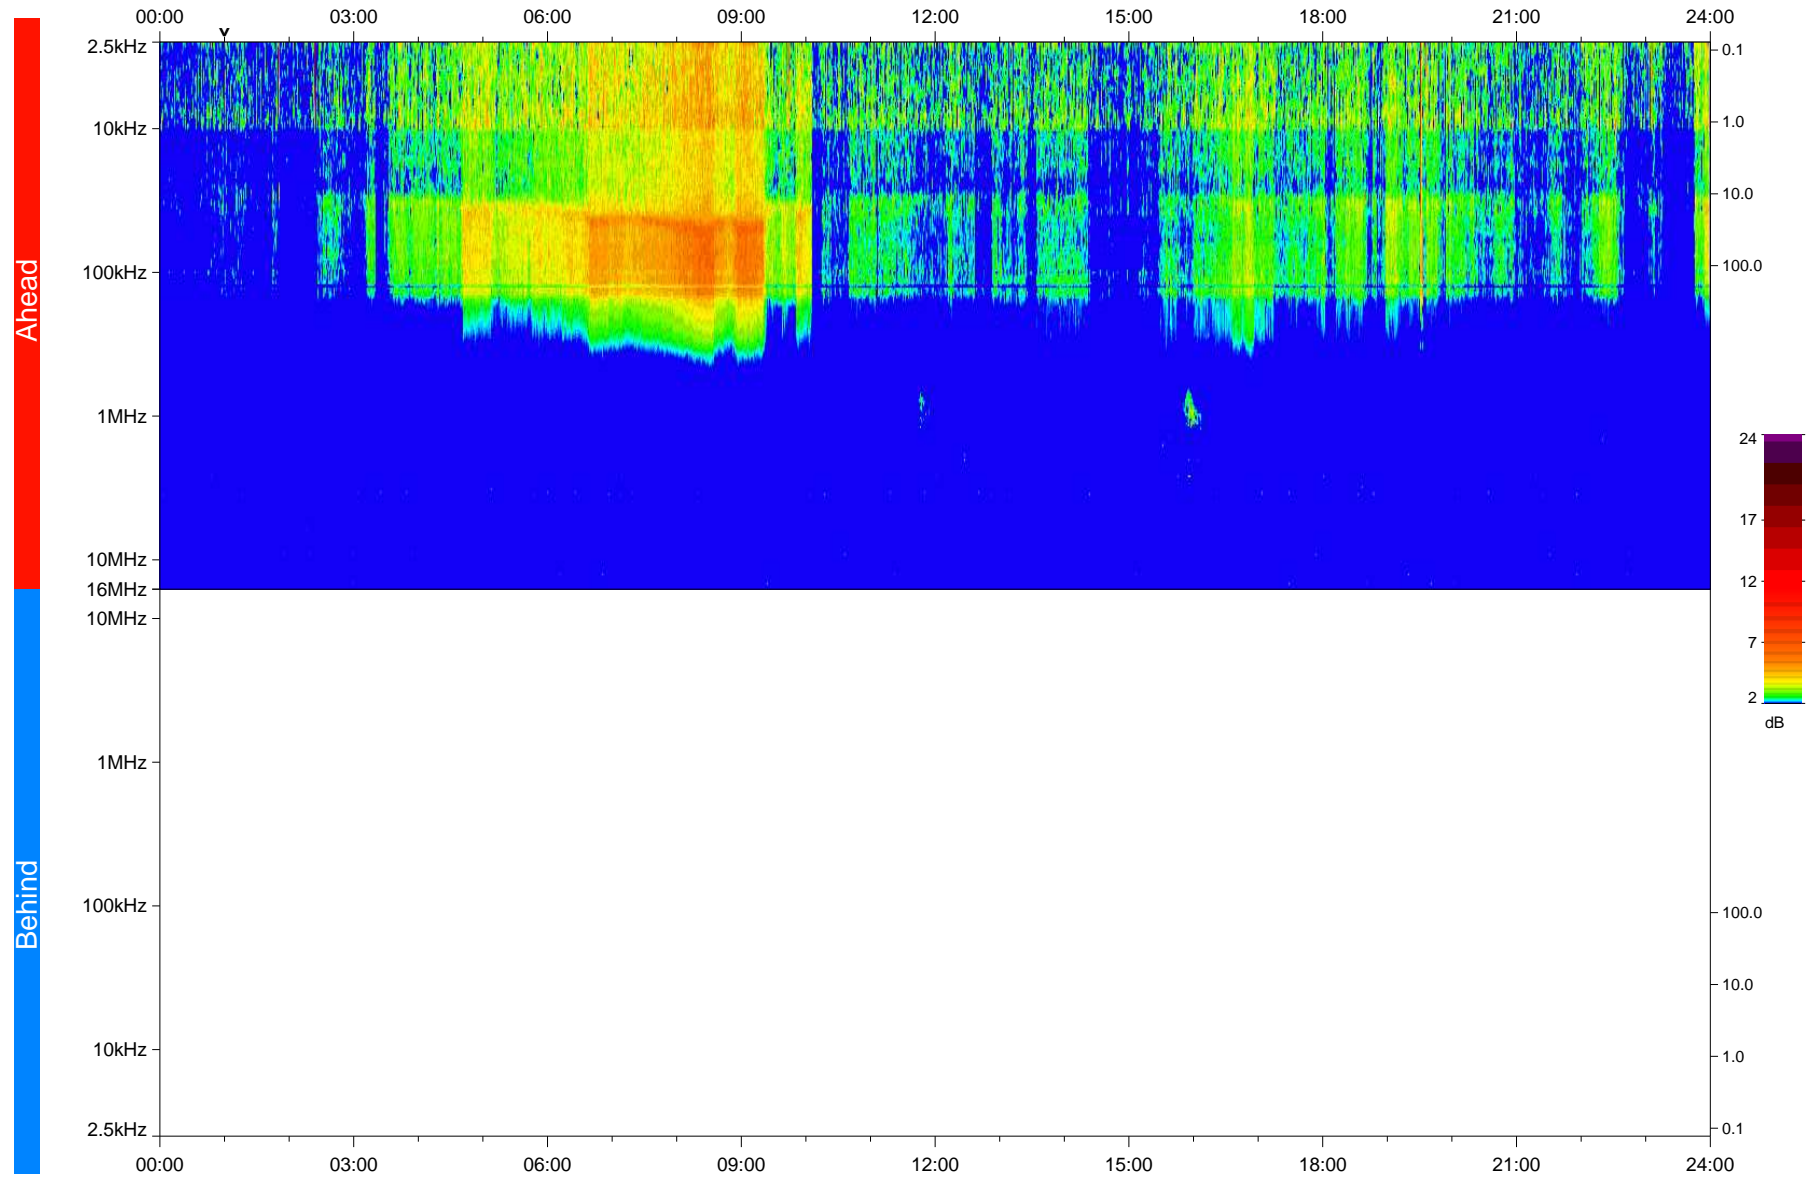

STEREO/WAVES Daily Summary - 16-Jan-2020 (DOY 016)

Ahead source file: swaves_ahead_2020_016_1_05.fin
Ahead PSE Angle: -78.3°

Behind PSE Angle: 79.7°
Behind source file: No STEREO-B data

Time (UTC)

file: stereo_swaves_daily-summary_color_20200116_v04
made by: space.umn.edu on macOS with IDL 8.8.2 on 2022-10-03 11:41:05, with TLib V945 / dynspec V311