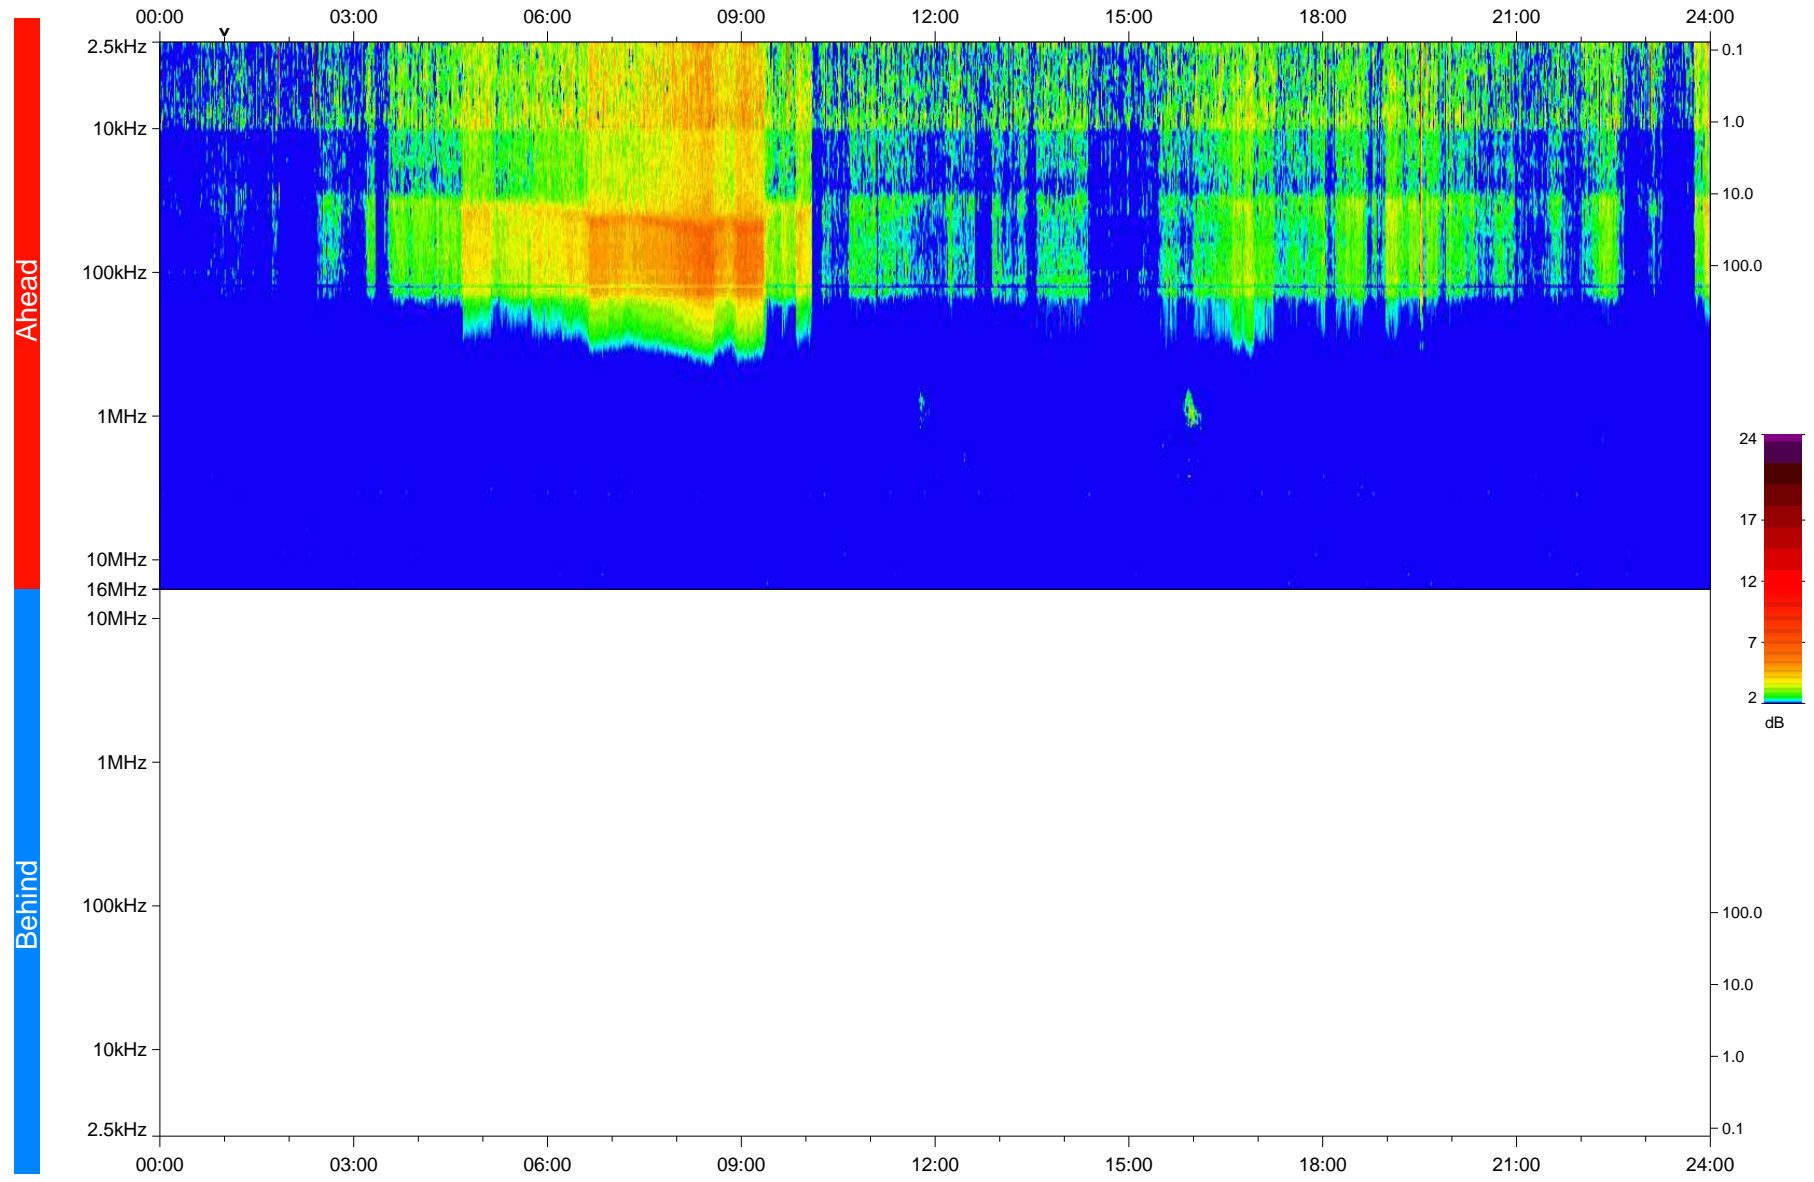

# STEREO/WAVES Daily Summary - 16-Jan-2020 (DOY 016)

Ahead source file: swaves\_ahead\_2020\_016\_1\_05.fin  
Ahead PSE Angle: -78.3°

Behind PSE Angle: 79.7°  
Behind source file: No STEREO-B data

Time (UTC)

file: stereo\_swaves\_daily-summary\_color\_20200116\_v03  
made by: space.umn.edu on macOS with IDL 8.8.2 on 2022-09-15 11:15:50, with TLib V945 / dynspec V311