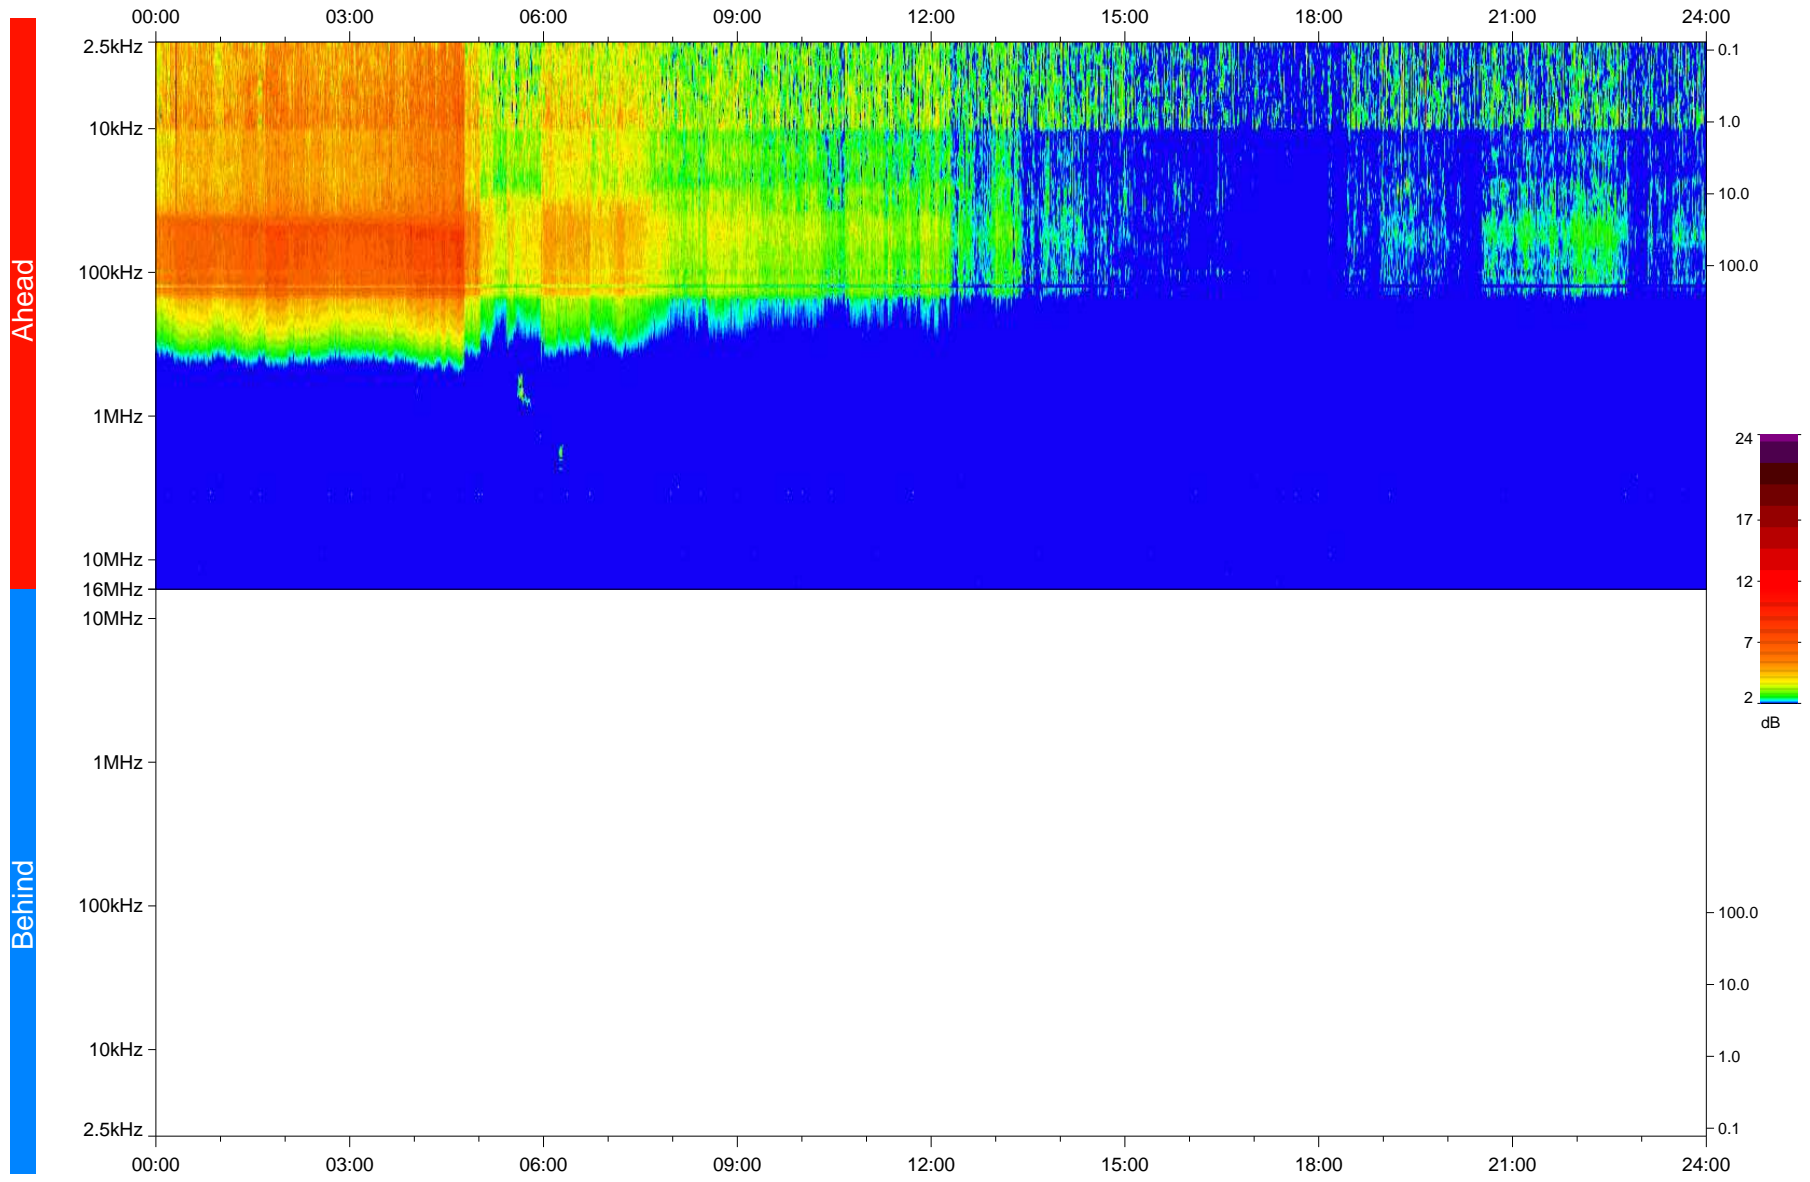

STEREO/WAVES Daily Summary - 15-Jan-2020 (DOY 015)

Ahead source file: swaves_ahead_2020_015_1_06.fin
Ahead PSE Angle: -78.3°

Behind PSE Angle: 79.7°
Behind source file: No STEREO-B data

Time (UTC)

file: stereo_swaves_daily-summary_color_20200115_v04
made by: space.umn.edu on macOS with IDL 8.8.2 on 2022-10-03 11:39:34, with TLib V945 / dynspec V311