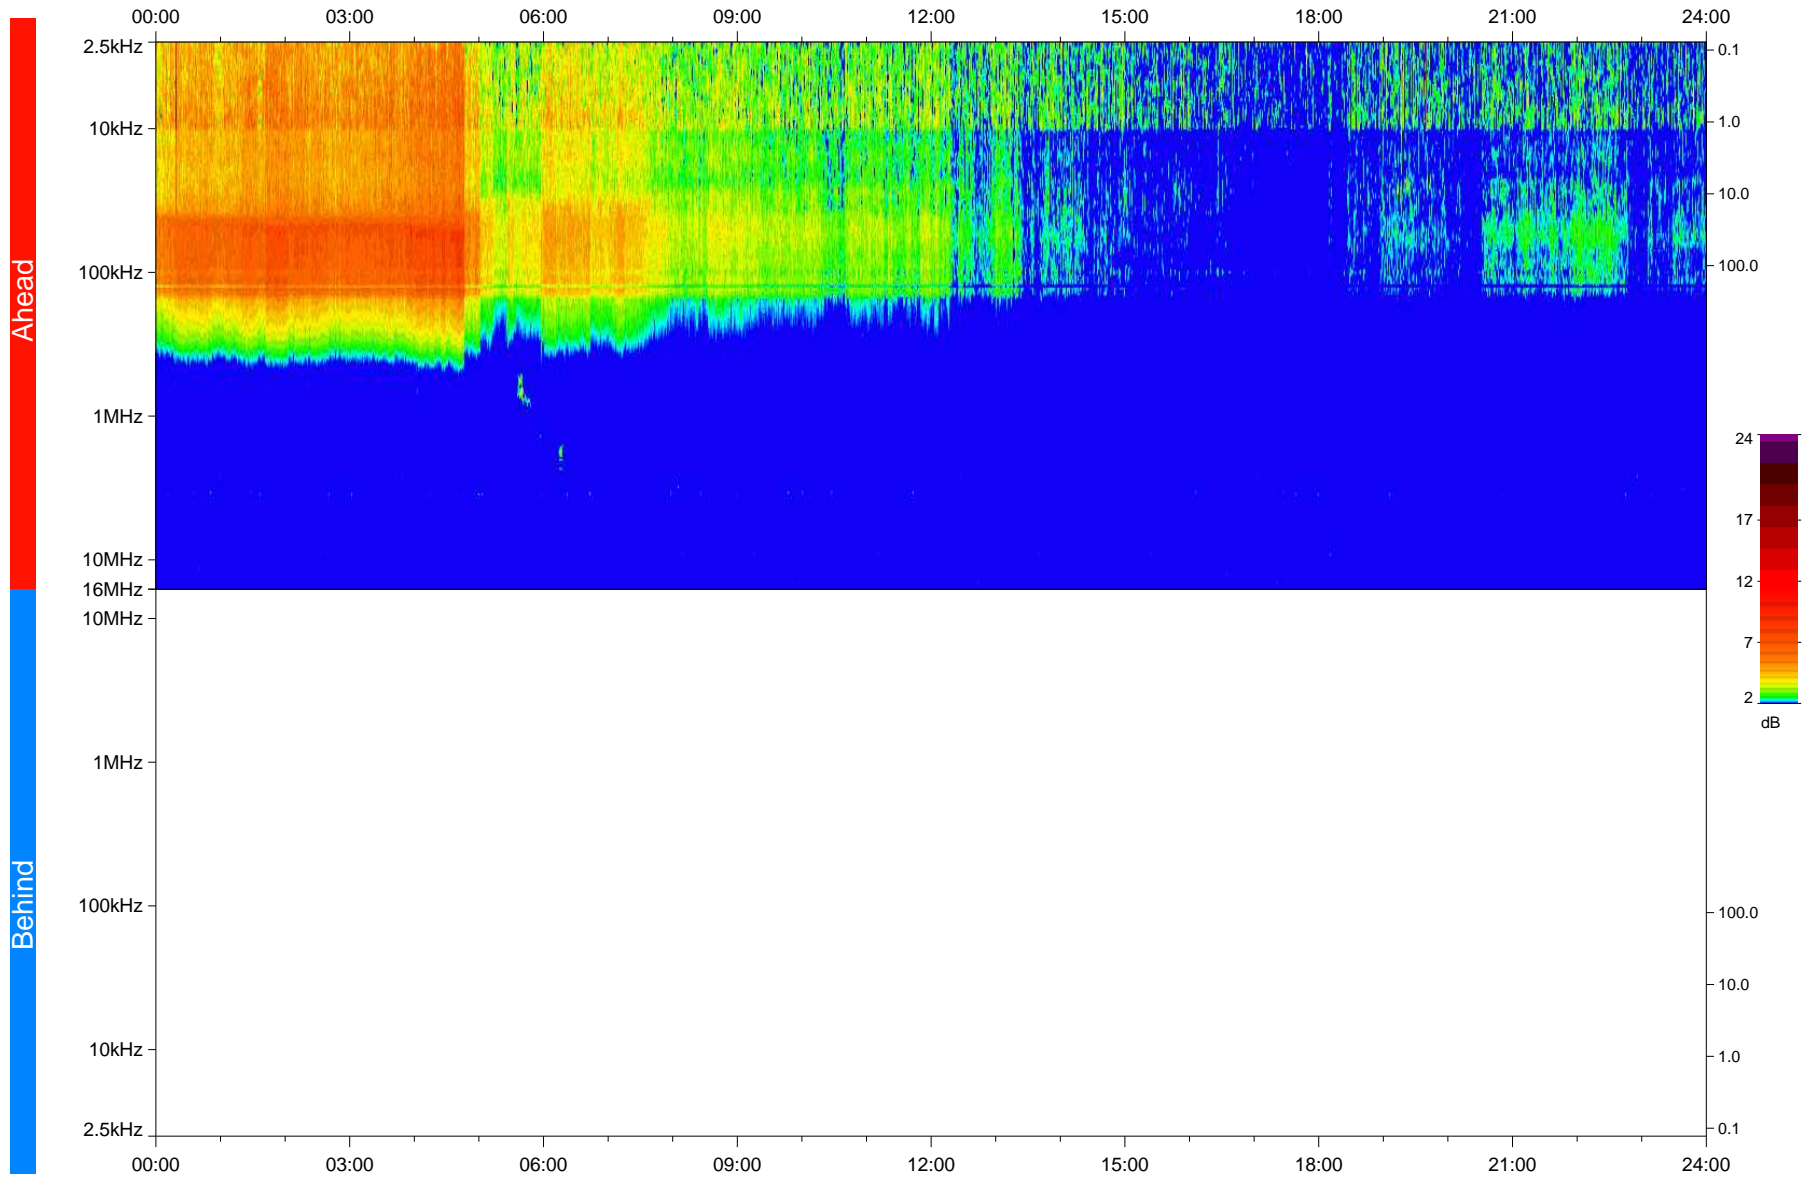

STEREO/WAVES Daily Summary - 15-Jan-2020 (DOY 015)

Ahead source file: swaves_ahead_2020_015_1_06.fin
Ahead PSE Angle: -78.3°

Behind PSE Angle: 79.7°
Behind source file: No STEREO-B data

Time (UTC)

file: stereo_swaves_daily-summary_color_20200115_v03
made by: space.umn.edu on macOS with IDL 8.8.2 on 2022-09-15 11:14:28, with TLib V945 / dynspec V311