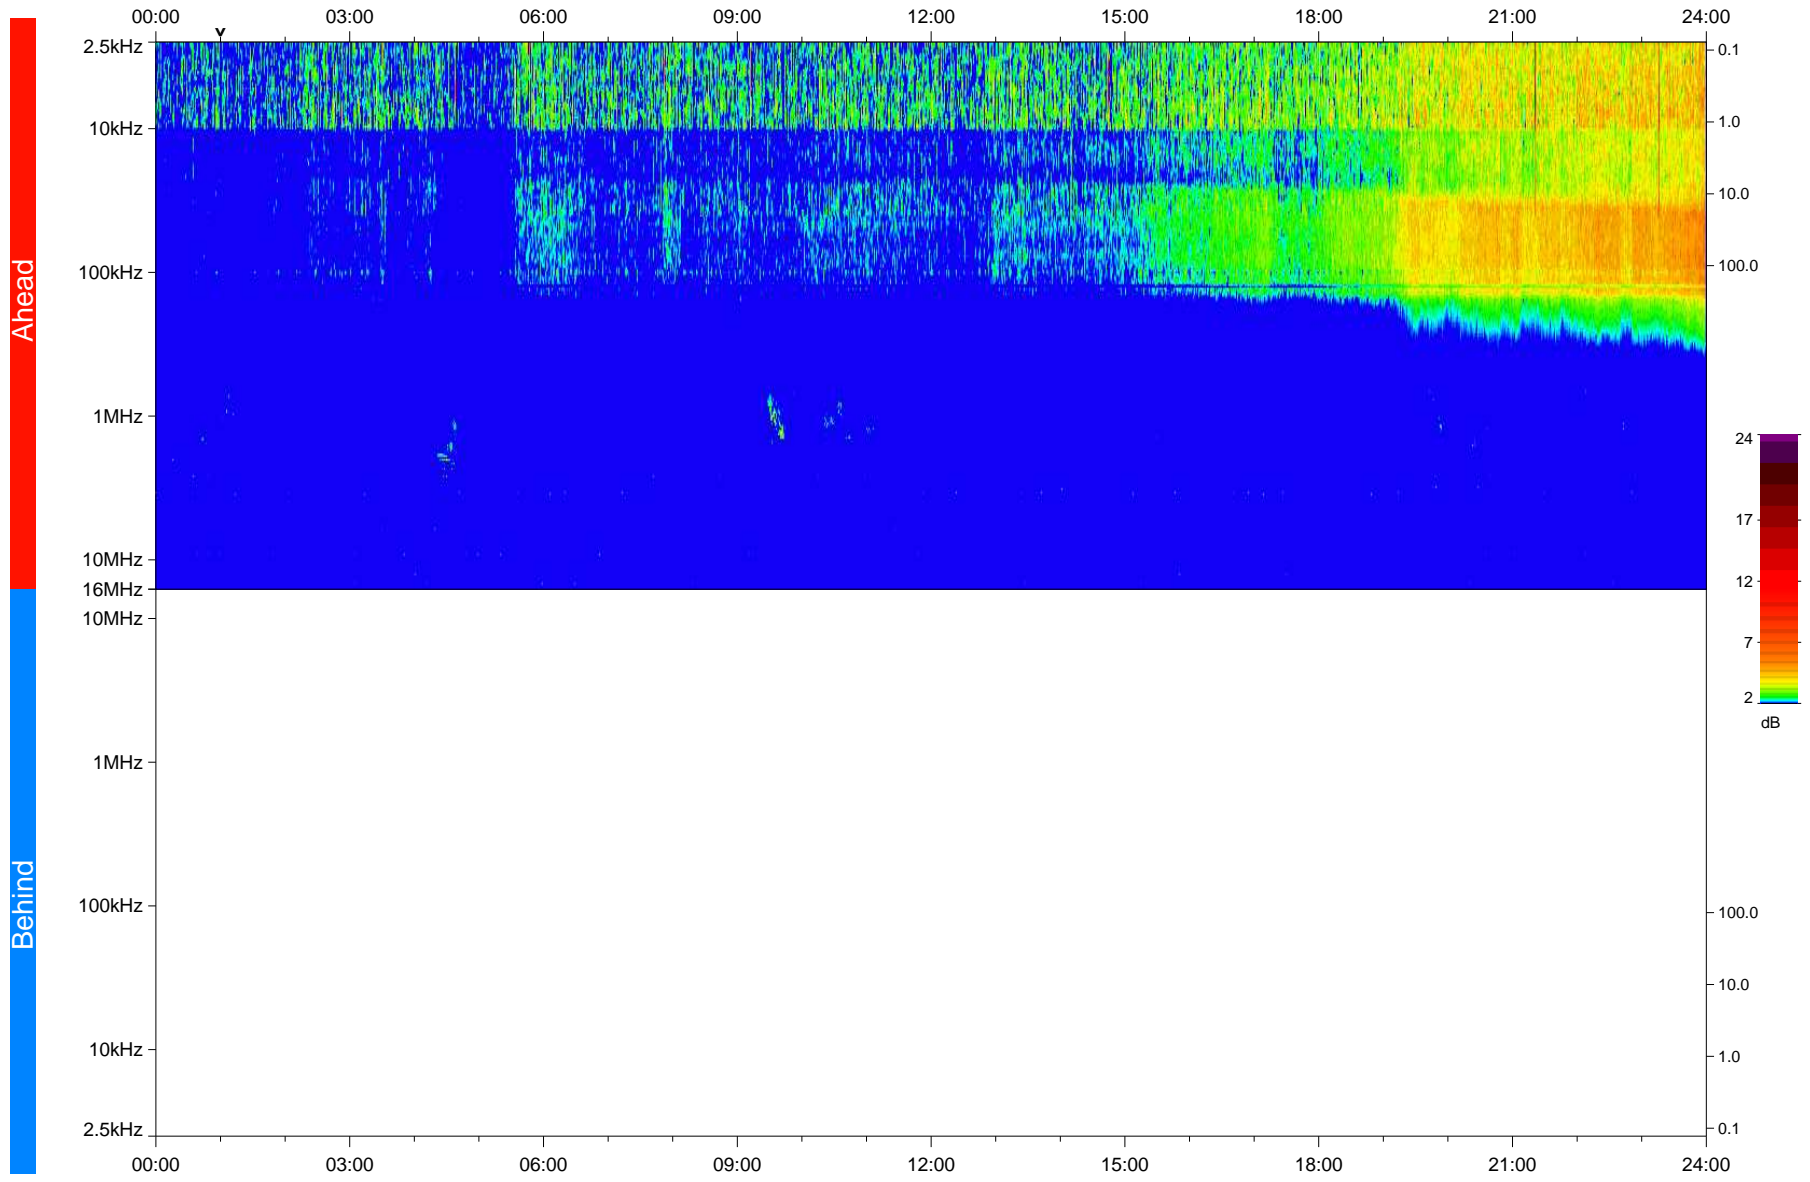

STEREO/WAVES Daily Summary - 14-Jan-2020 (DOY 014)

Ahead source file: swaves_ahead_2020_014_1_05.fin
Ahead PSE Angle: -78.4°

Behind PSE Angle: 79.8°
Behind source file: No STEREO-B data

Time (UTC)

file: stereo_swaves_daily-summary_color_20200114_v04
made by: space.umn.edu on macOS with IDL 8.8.2 on 2022-10-03 11:38:04, with TLib V945 / dynspec V311