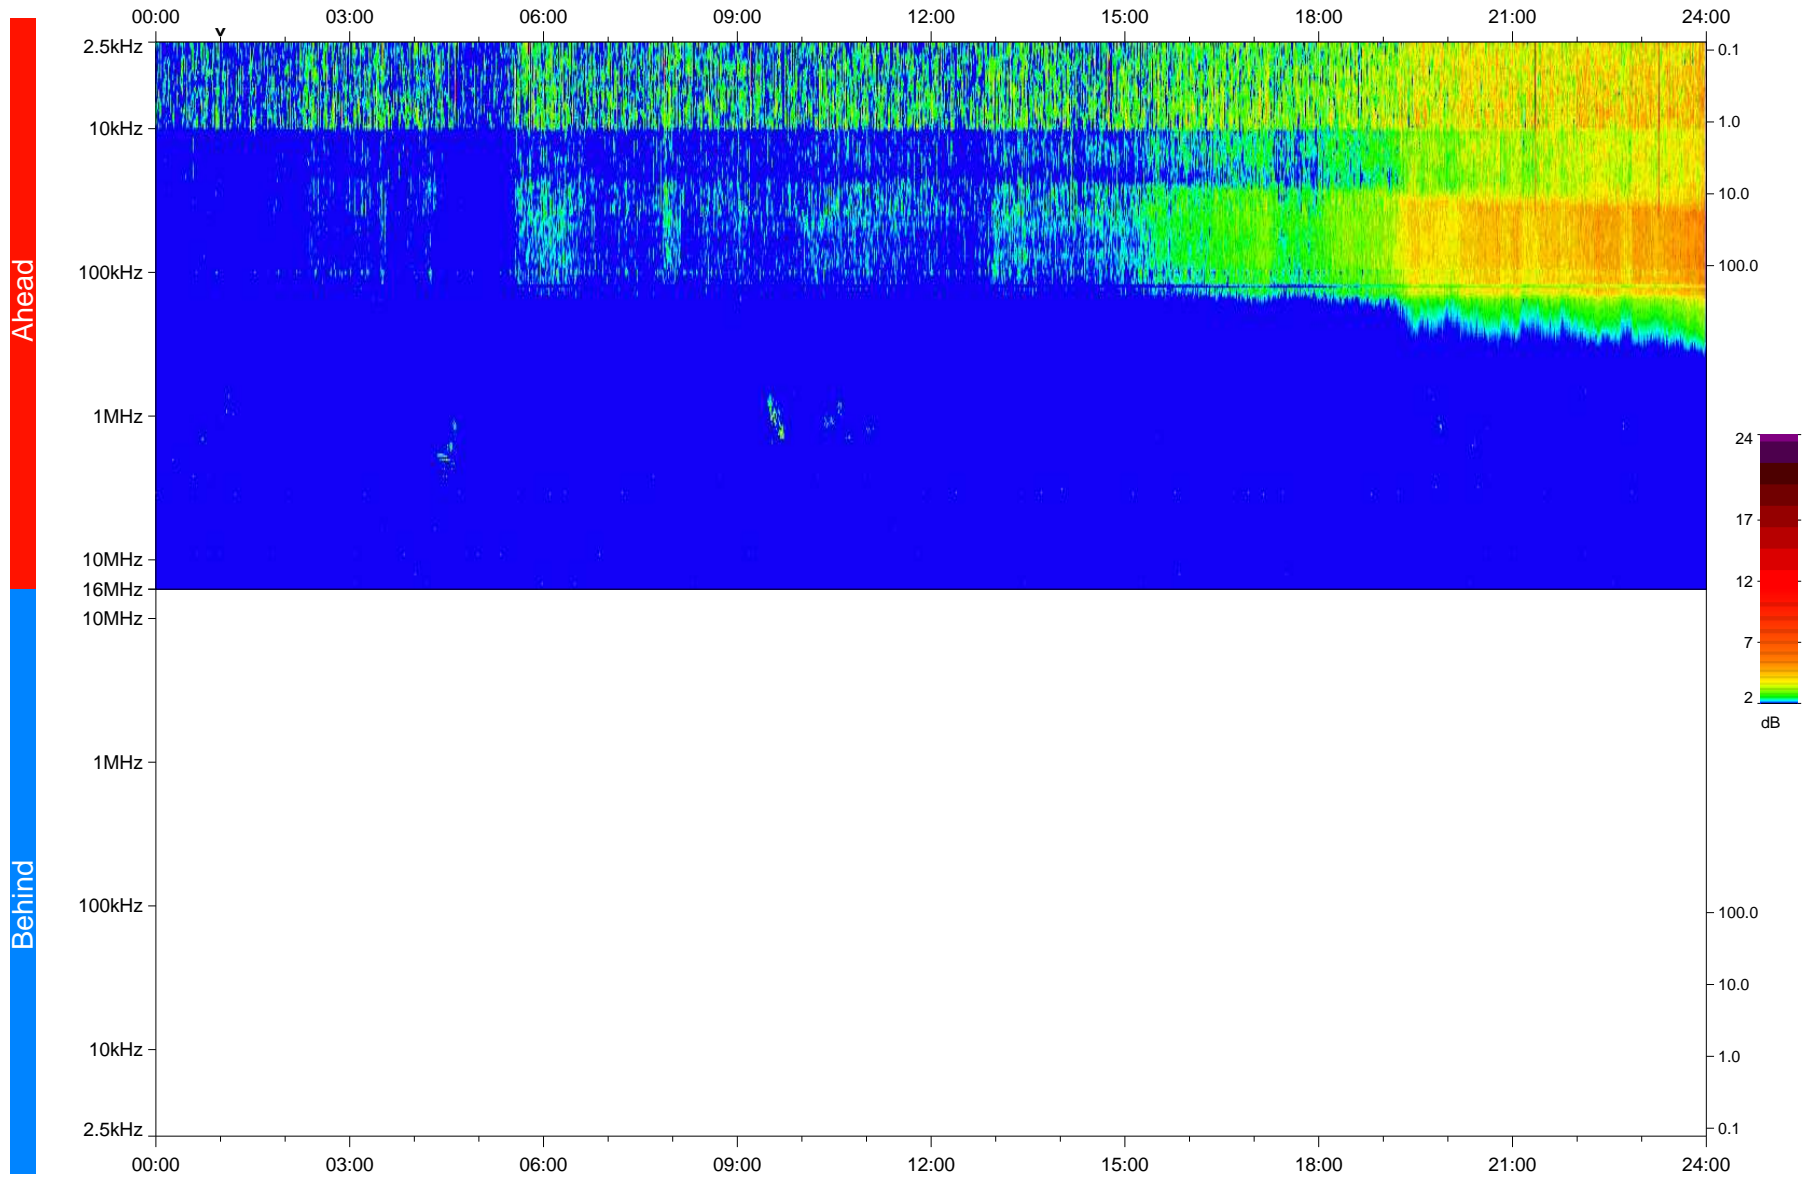

STEREO/WAVES Daily Summary - 14-Jan-2020 (DOY 014)

Ahead source file: swaves_ahead_2020_014_1_05.fin
Ahead PSE Angle: -78.4°

Behind PSE Angle: 79.8°
Behind source file: No STEREO-B data

Time (UTC)

file: stereo_swaves_daily-summary_color_20200114_v03
made by: space.umn.edu on macOS with IDL 8.8.2 on 2022-09-15 11:13:05, with TLib V945 / dynspec V311