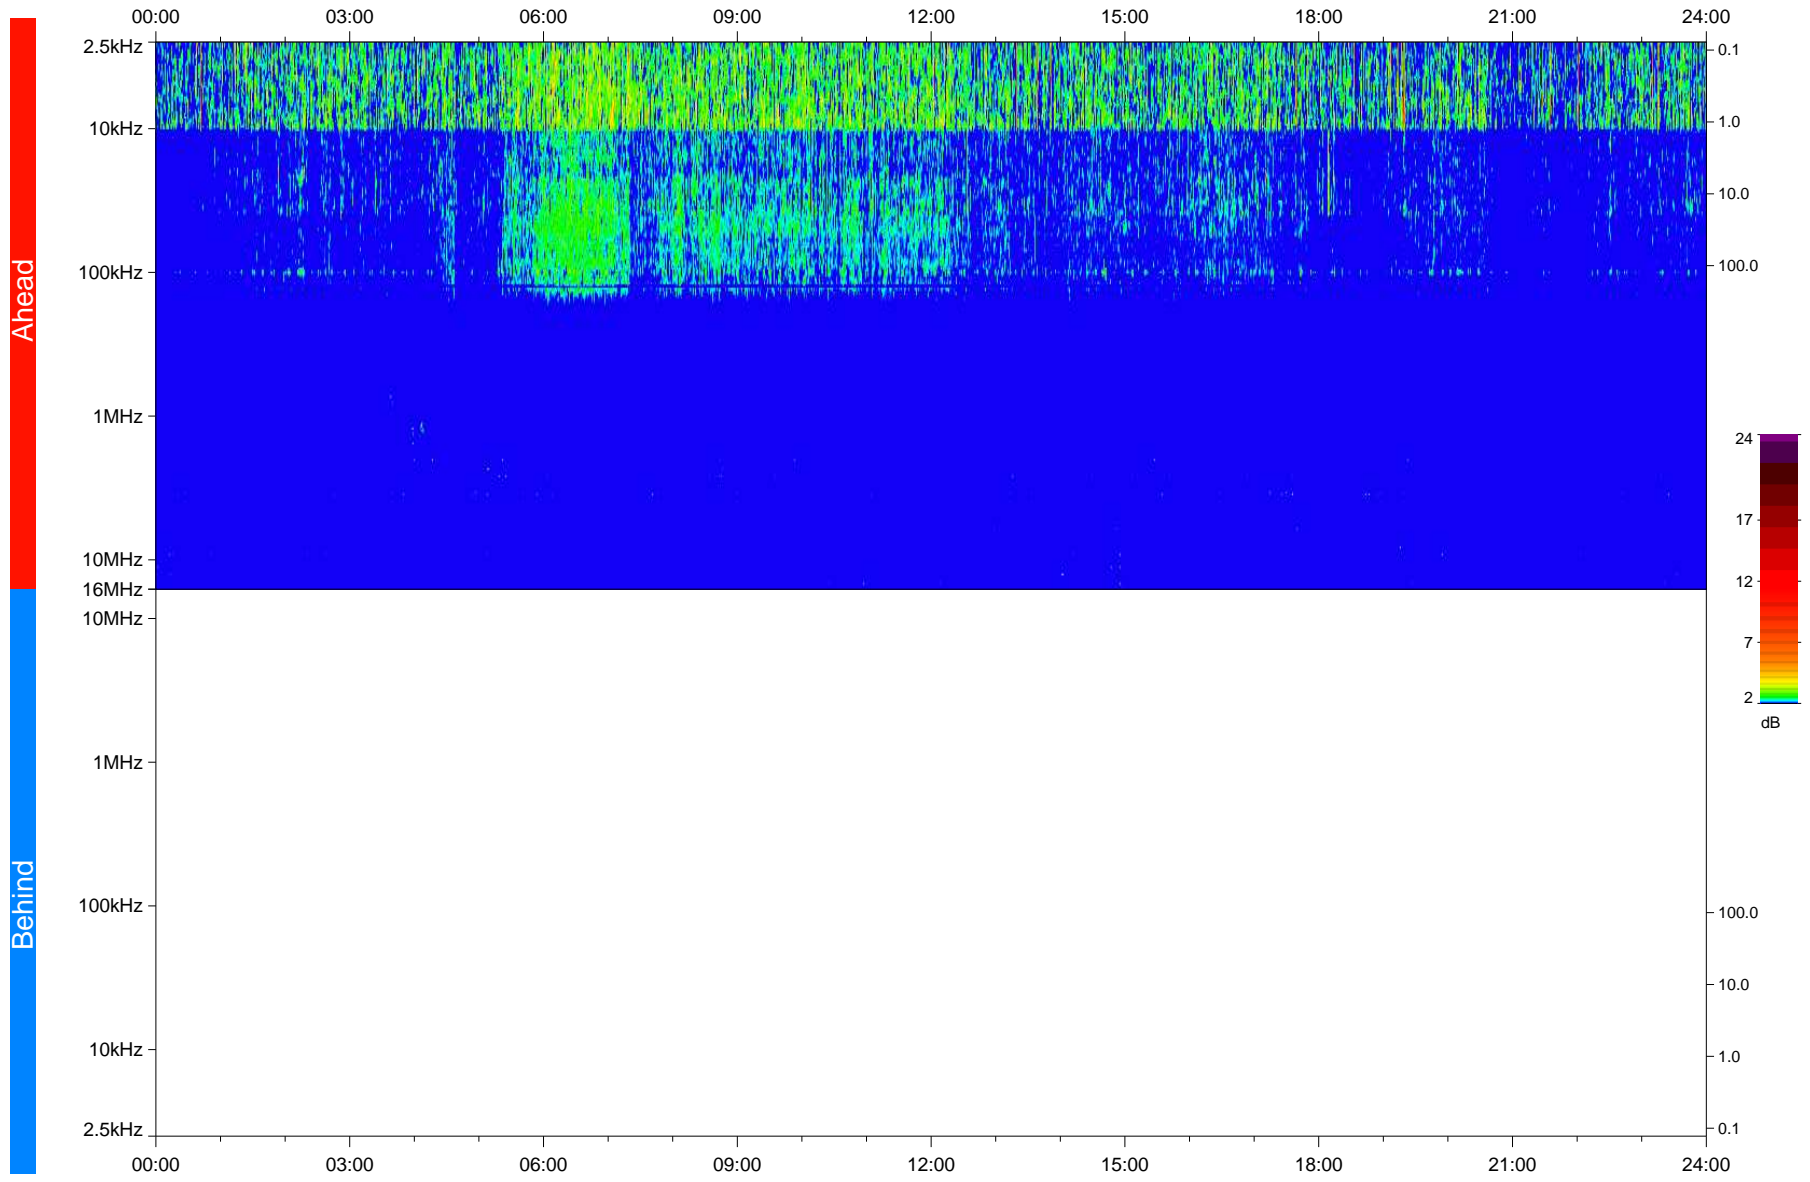

STEREO/WAVES Daily Summary - 13-Jan-2020 (DOY 013)

Ahead source file: swaves_ahead_2020_013_1_05.fin
Ahead PSE Angle: -78.4°

Behind PSE Angle: 79.8°
Behind source file: No STEREO-B data

Time (UTC)

file: stereo_swaves_daily-summary_color_20200113_v04
made by: space.umn.edu on macOS with IDL 8.8.2 on 2022-10-03 11:36:35, with TLib V945 / dynspec V311