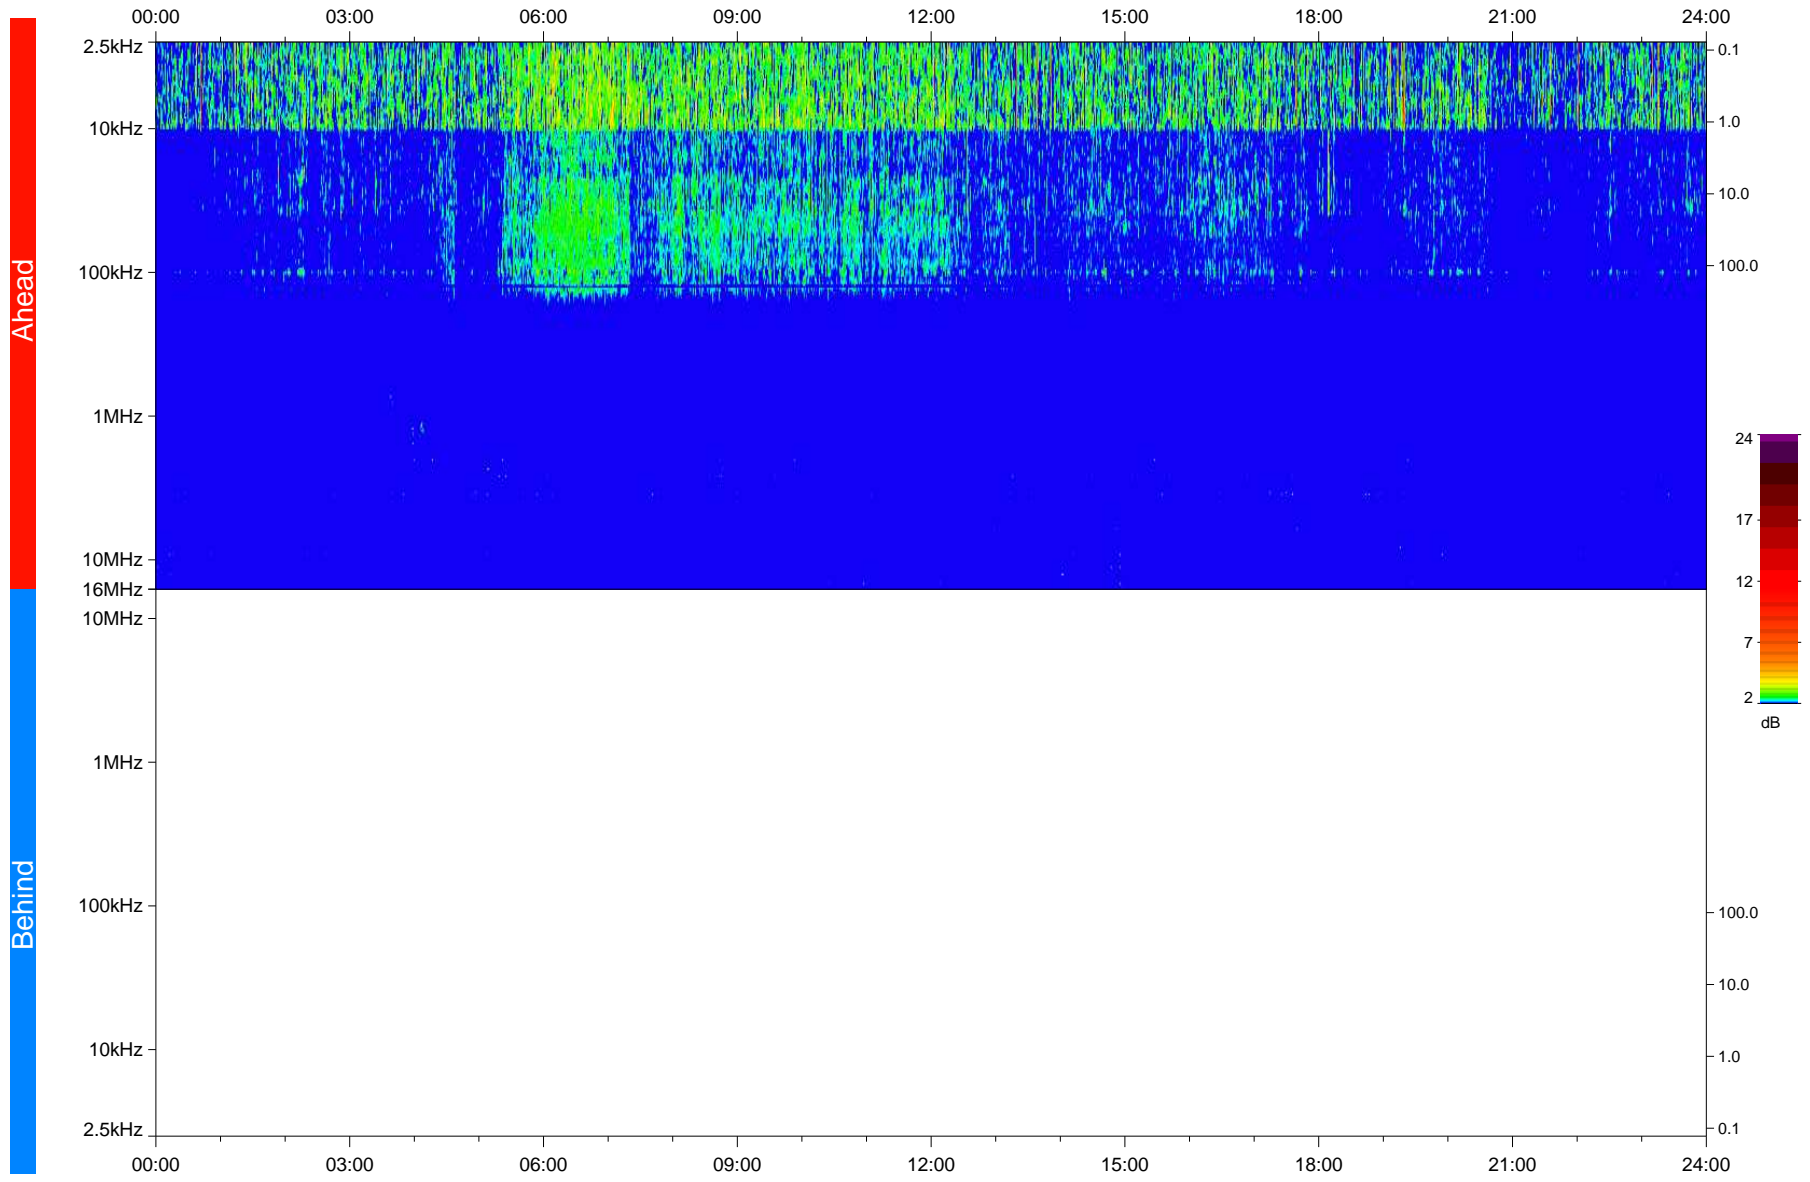

STEREO/WAVES Daily Summary - 13-Jan-2020 (DOY 013)

Ahead source file: swaves_ahead_2020_013_1_05.fin
Ahead PSE Angle: -78.4°

Behind PSE Angle: 79.8°
Behind source file: No STEREO-B data

Time (UTC)

file: stereo_swaves_daily-summary_color_20200113_v03
made by: space.umn.edu on macOS with IDL 8.8.2 on 2022-09-15 11:11:44, with TLib V945 / dynspec V311