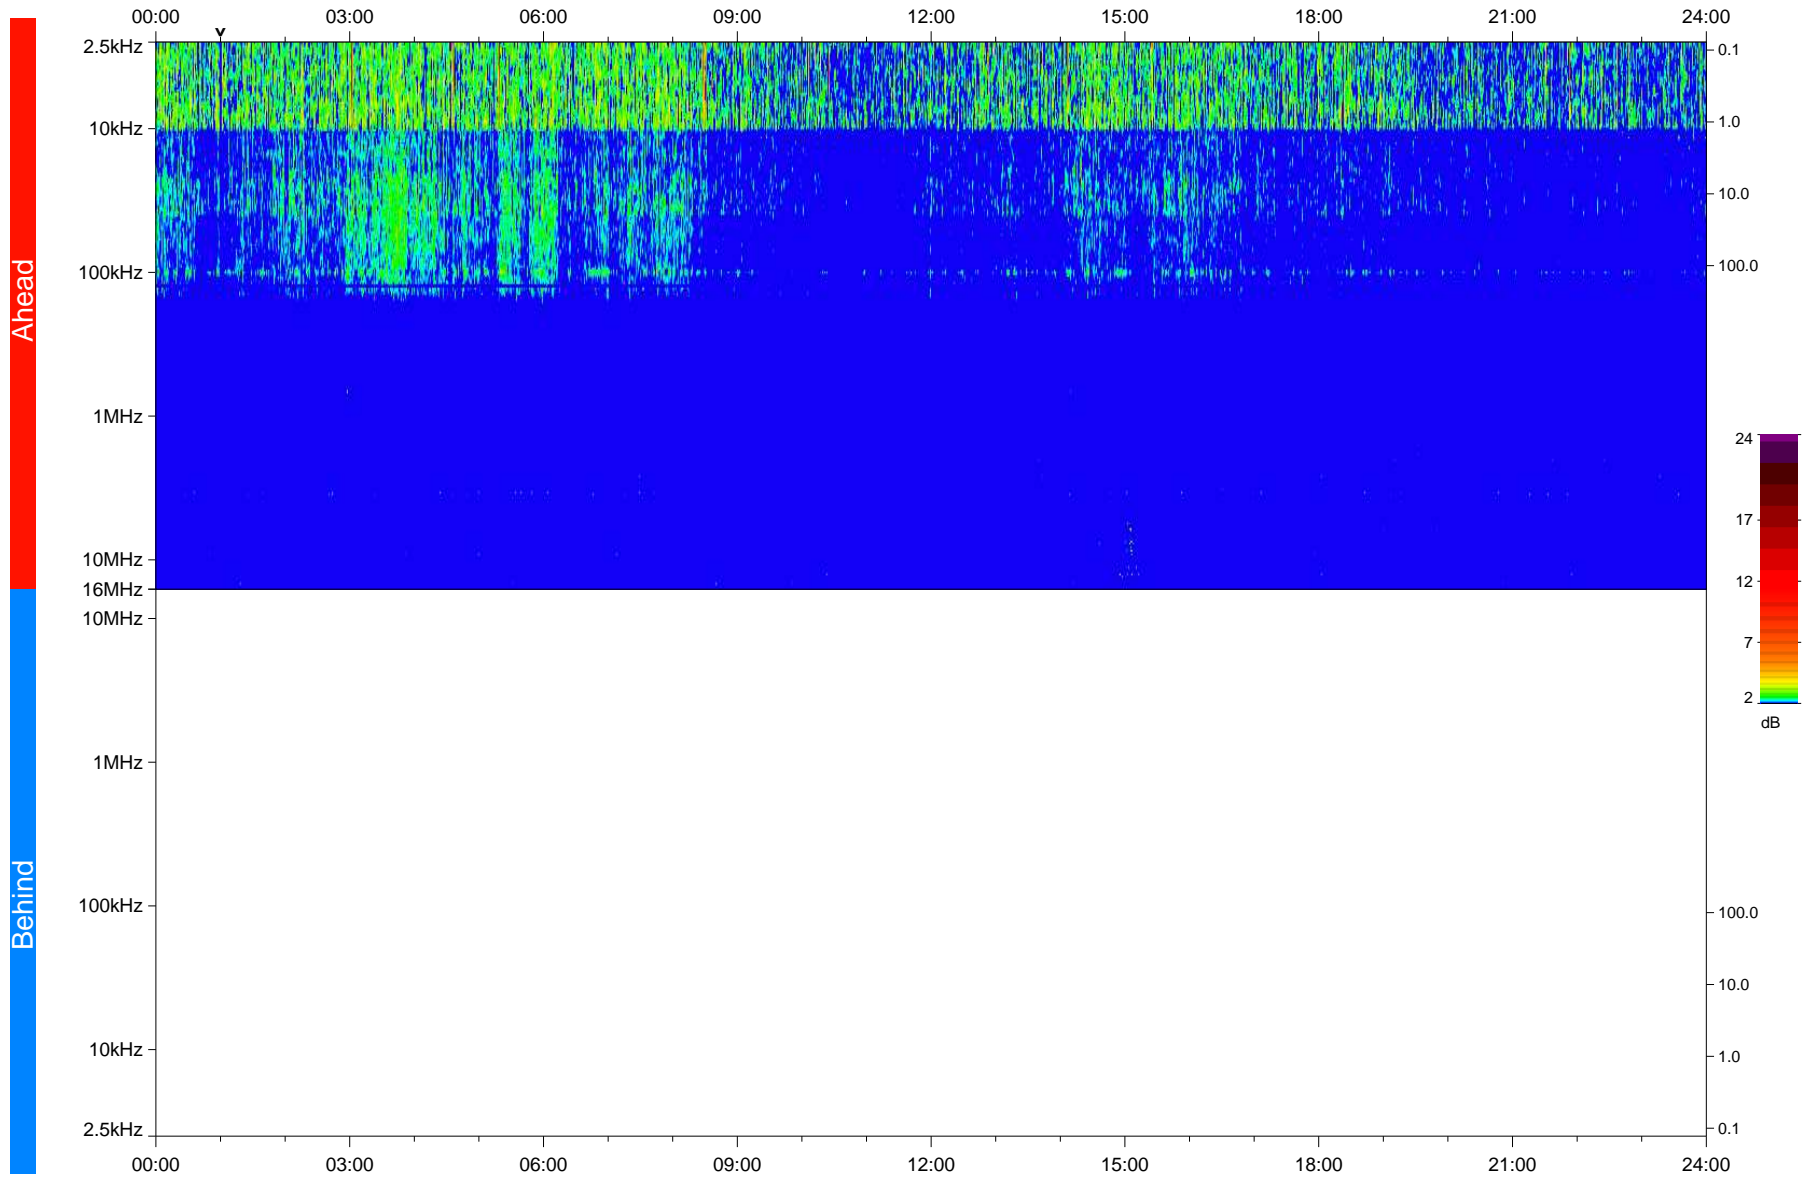

STEREO/WAVES Daily Summary - 12-Jan-2020 (DOY 012)

Ahead source file: swaves_ahead_2020_012_1_05.fin
Ahead PSE Angle: -78.3°

Behind PSE Angle: 79.9°
Behind source file: No STEREO-B data

Time (UTC)

file: stereo_swaves_daily-summary_color_20200112_v04
made by: space.umn.edu on macOS with IDL 8.8.2 on 2022-10-03 11:35:04, with TLib V945 / dynspec V311