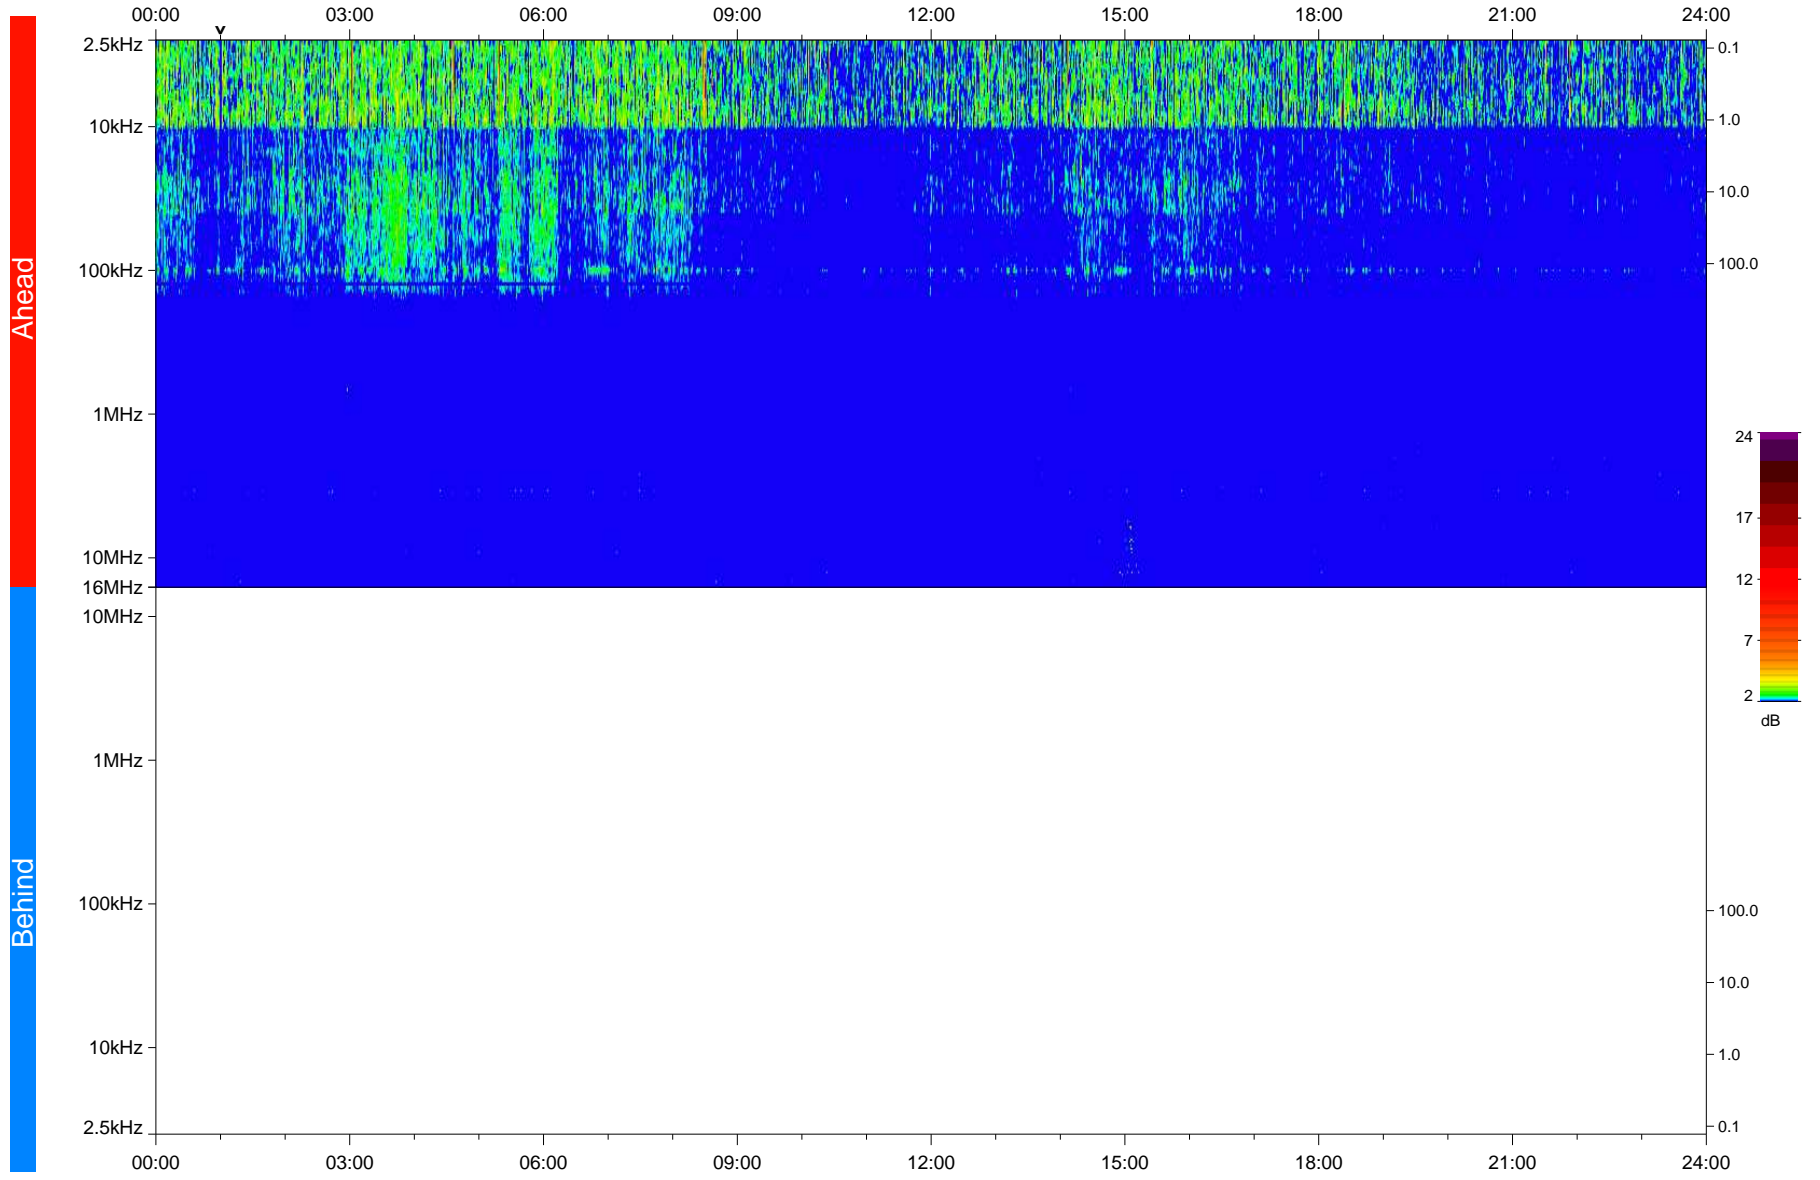

STEREO/WAVES Daily Summary - 12-Jan-2020 (DOY 012)

Ahead source file: swaves_ahead_2020_012_1_05.fin
Ahead PSE Angle: -78.3°

Behind PSE Angle: 79.9°
Behind source file: No STEREO-B data

Time (UTC)

file: stereo_swaves_daily-summary_color_20200112_v03
made by: space.umn.edu on macOS with IDL 8.8.2 on 2022-09-15 11:10:22, with TLib V945 / dynspec V311