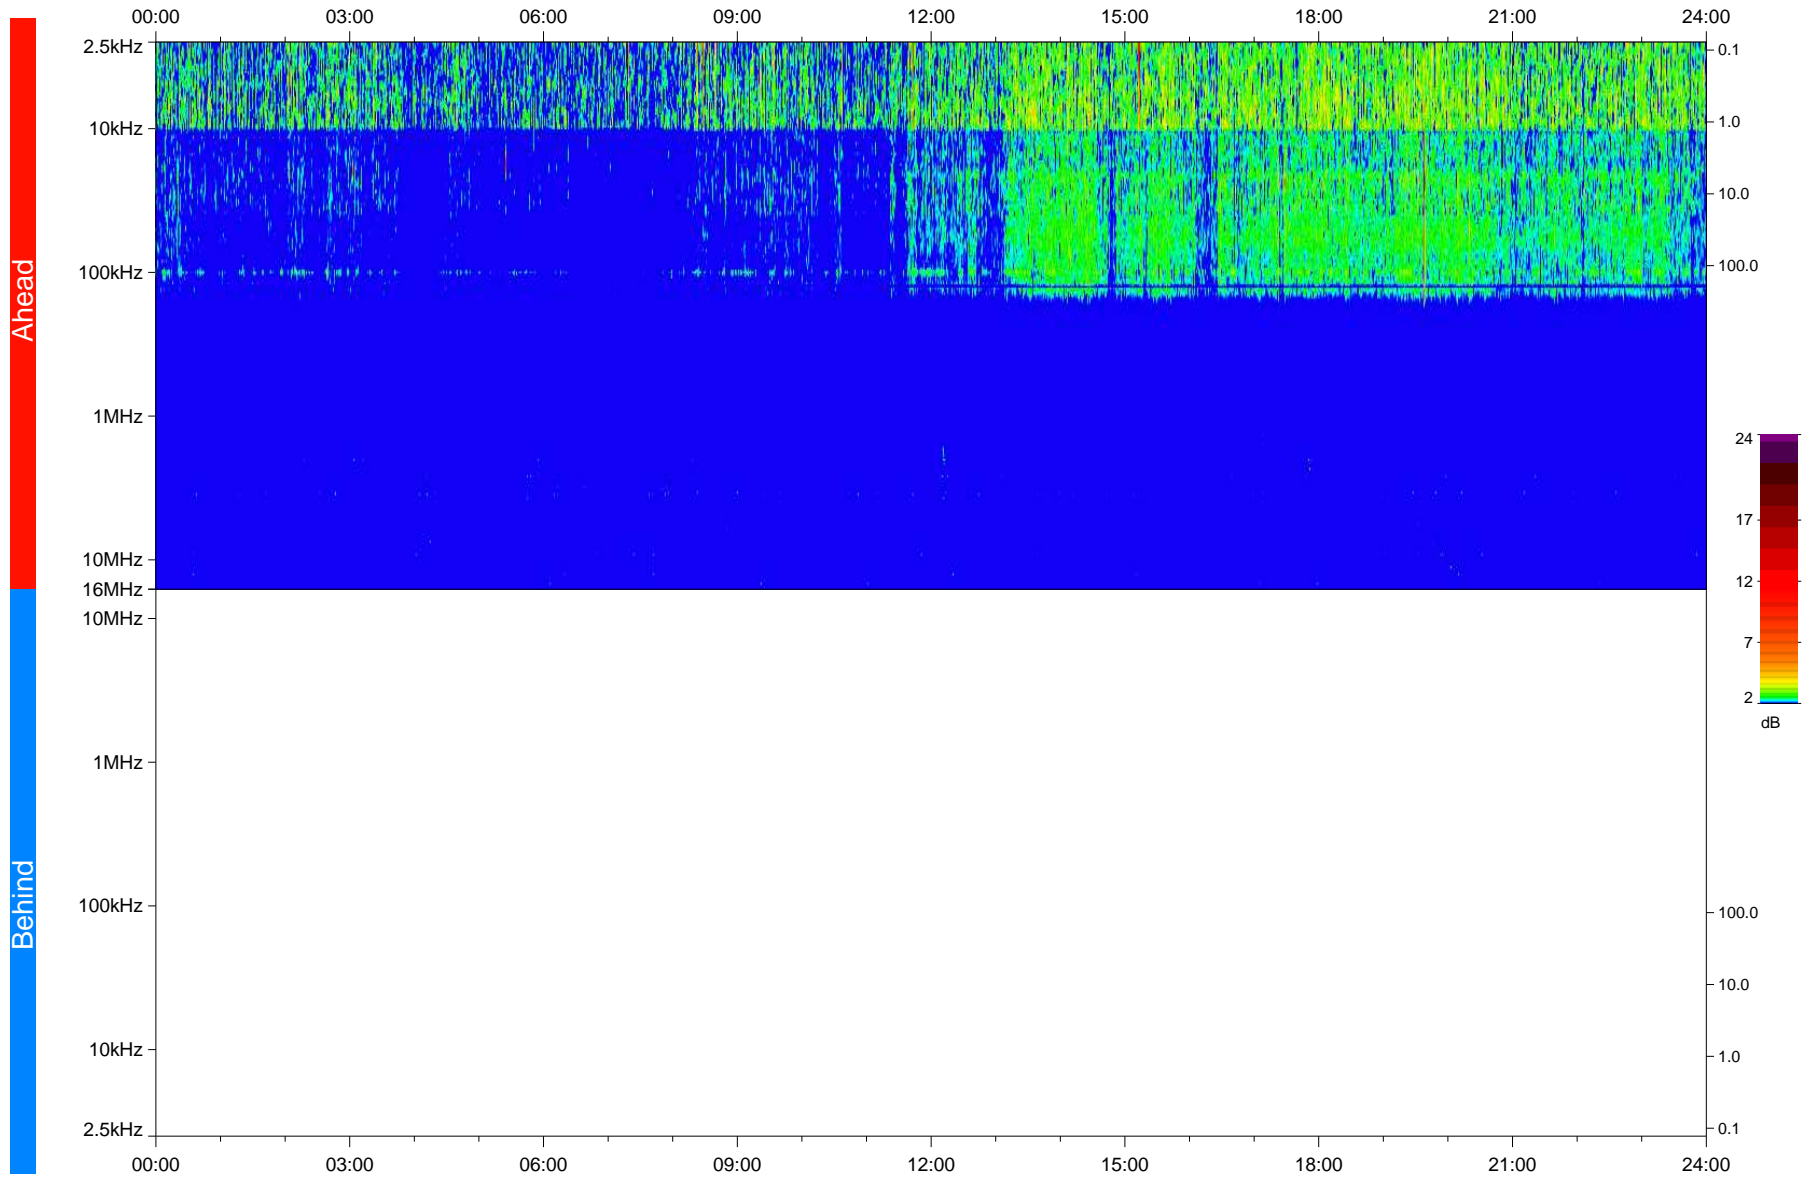

STEREO/WAVES Daily Summary - 11-Jan-2020 (DOY 011)

Ahead source file: swaves_ahead_2020_011_1_05.fin
Ahead PSE Angle: -78.4°

Behind PSE Angle: 80.0°
Behind source file: No STEREO-B data

Time (UTC)

file: stereo_swaves_daily-summary_color_20200111_v04
made by: space.umn.edu on macOS with IDL 8.8.2 on 2022-10-03 11:33:36, with TMLib V945 / dynspec V311