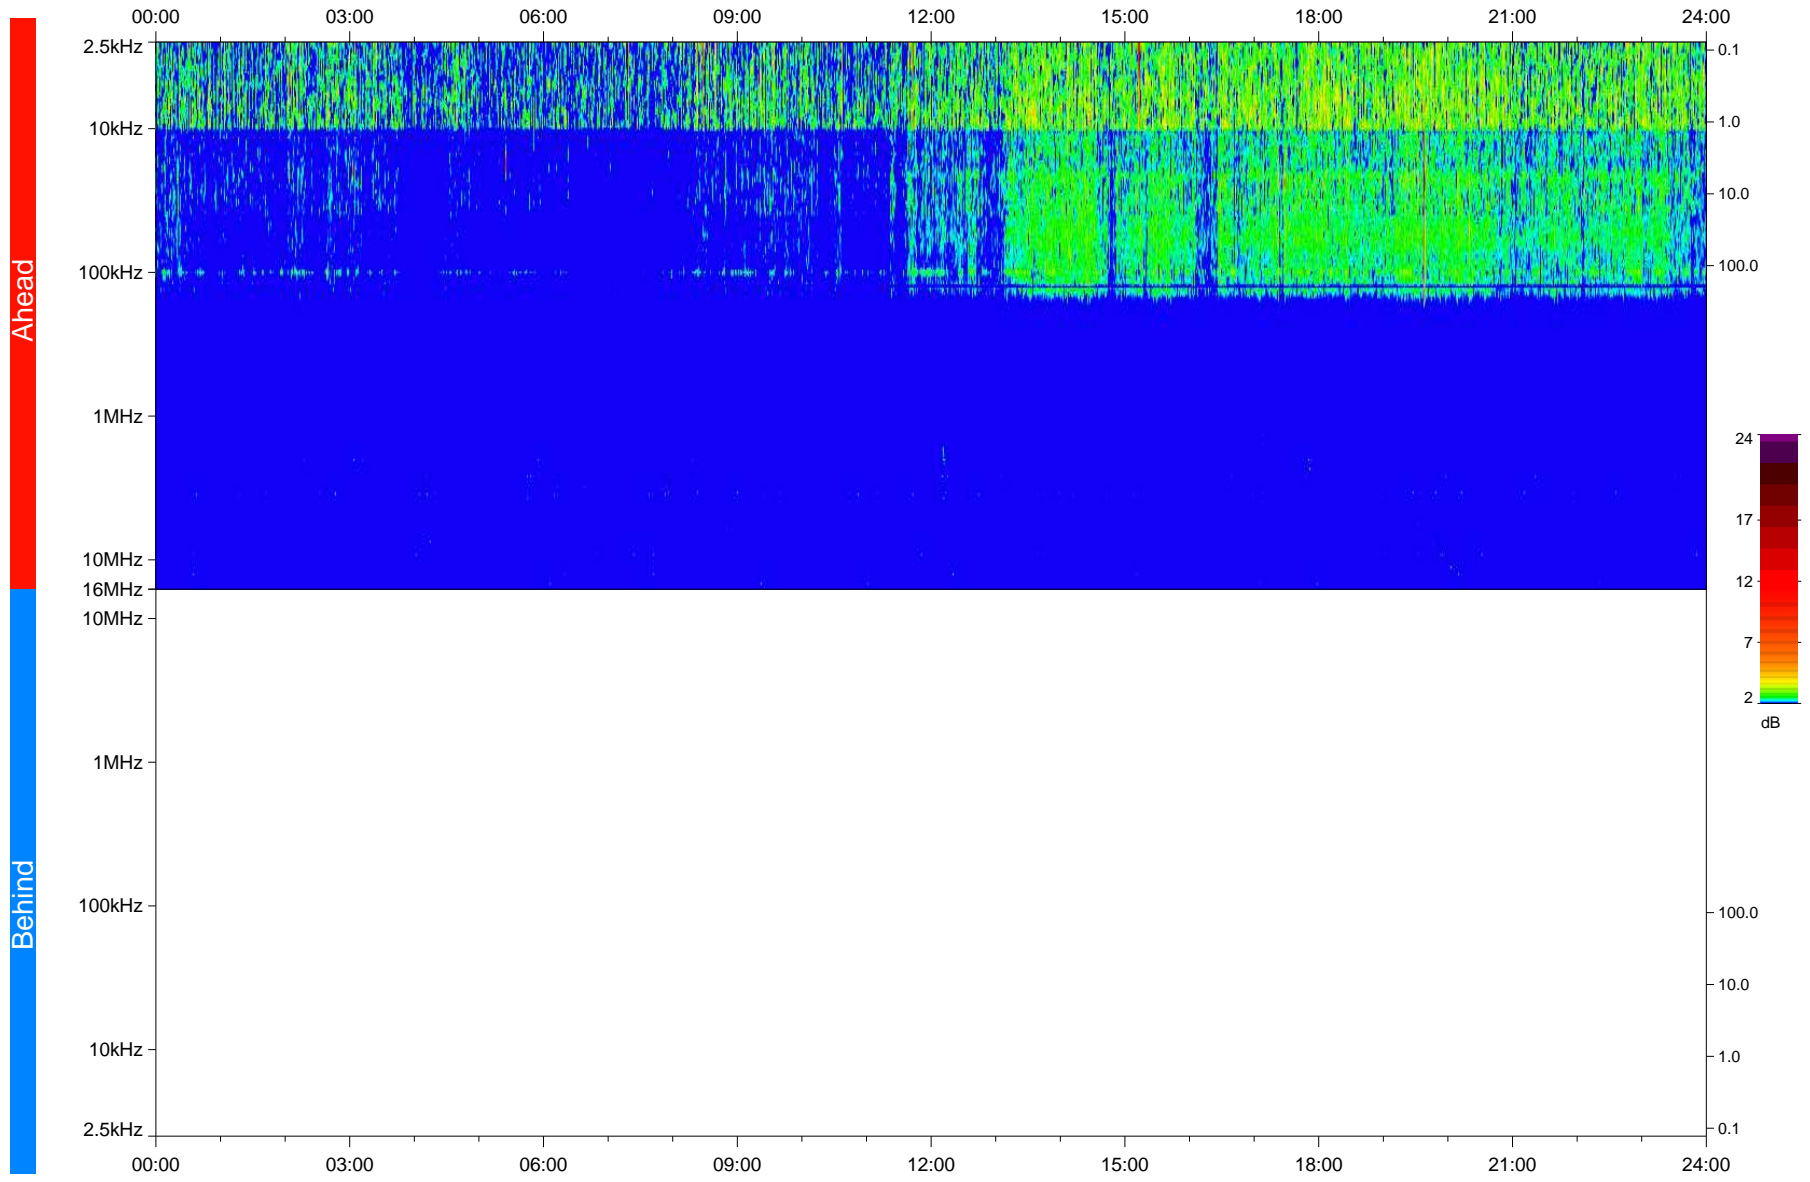

STEREO/WAVES Daily Summary - 11-Jan-2020 (DOY 011)

Ahead source file: swaves_ahead_2020_011_1_05.fin
Ahead PSE Angle: -78.4°

Behind PSE Angle: 80.0°
Behind source file: No STEREO-B data

Time (UTC)

file: stereo_swaves_daily-summary_color_20200111_v03
made by: space.umn.edu on macOS with IDL 8.8.2 on 2022-09-15 11:09:01, with TMLib V945 / dynspec V311