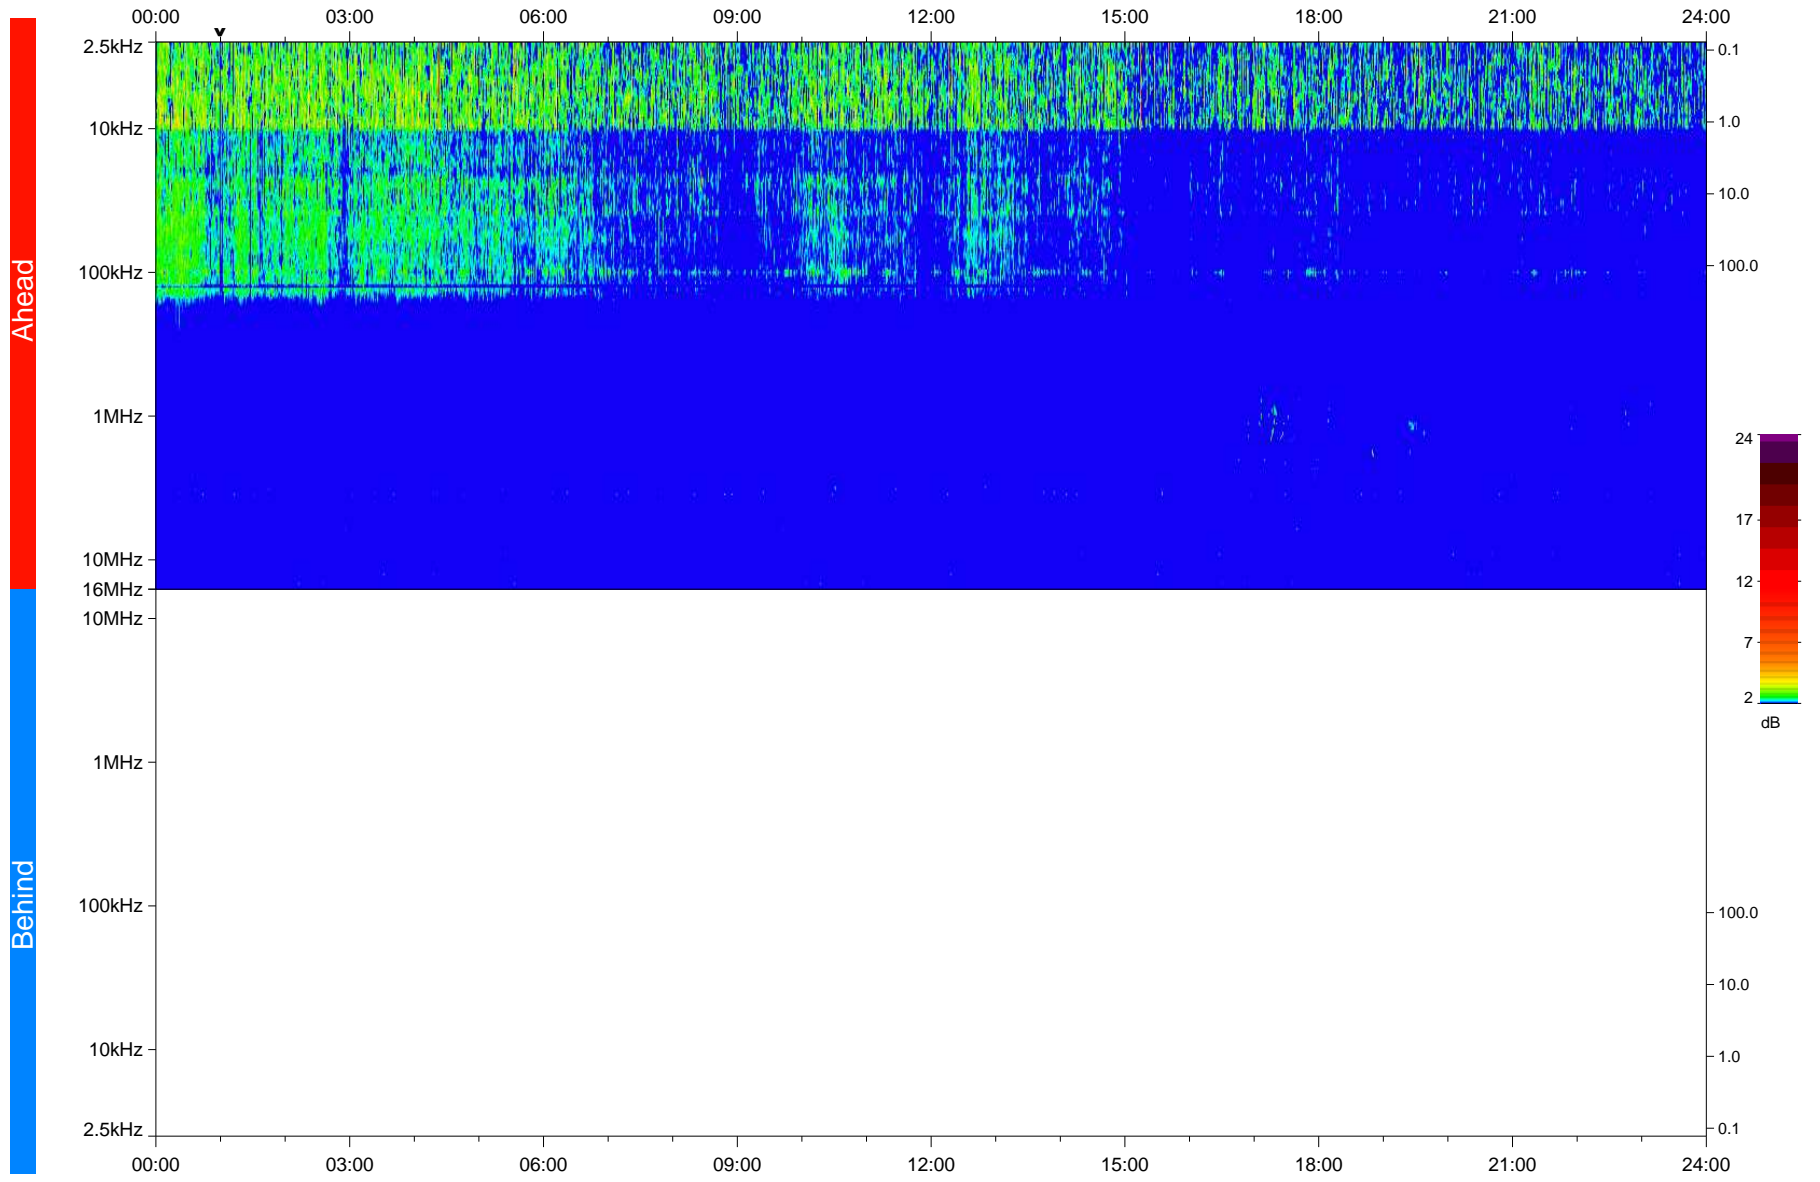

STEREO/WAVES Daily Summary - 10-Jan-2020 (DOY 010)

Ahead source file: swaves_ahead_2020_010_1_05.fin
Ahead PSE Angle: -78.4°

Behind PSE Angle: 80.0°
Behind source file: No STEREO-B data

Time (UTC)

file: stereo_swaves_daily-summary_color_20200110_v04
made by: space.umn.edu on macOS with IDL 8.8.2 on 2022-10-03 11:32:06, with TLib V945 / dynspec V311