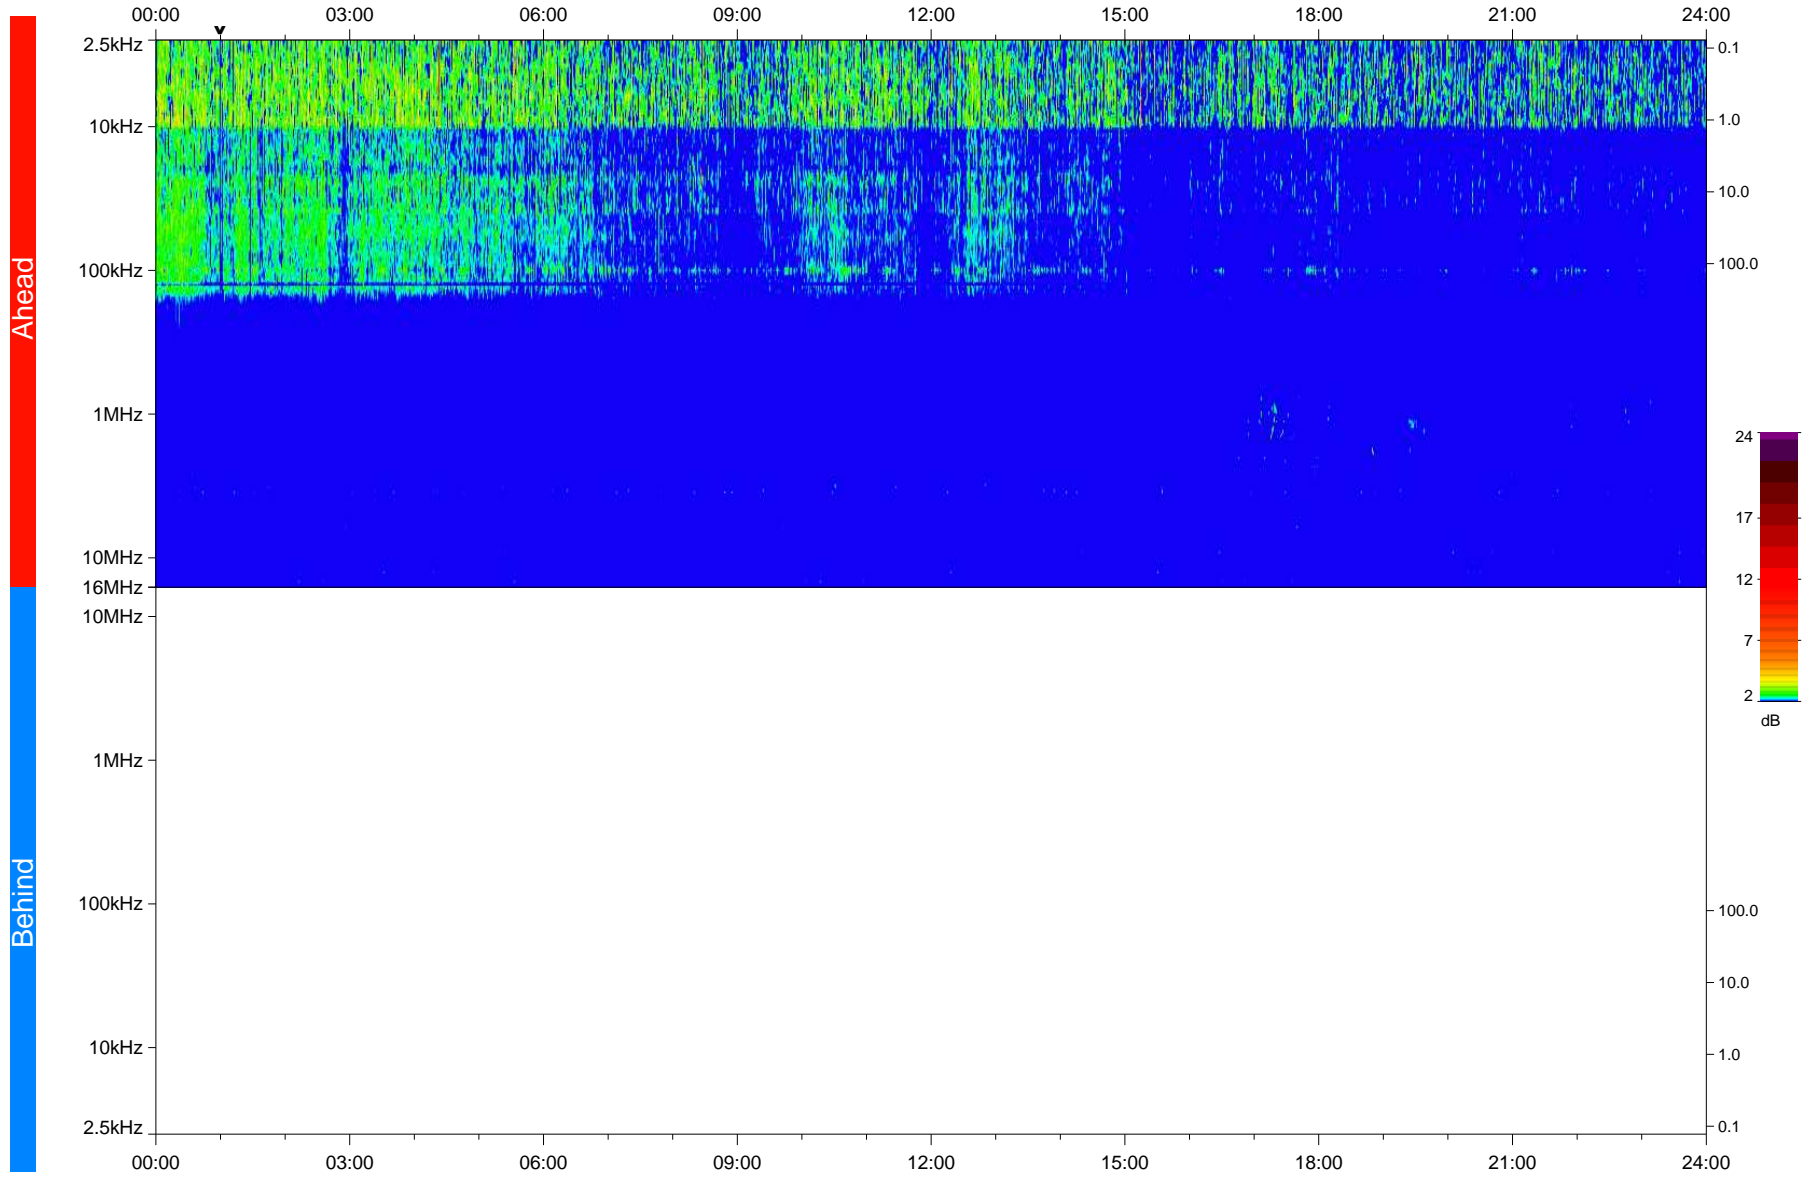

# STEREO/WAVES Daily Summary - 10-Jan-2020 (DOY 010)

Ahead source file: swaves\_ahead\_2020\_010\_1\_05.fin  
Ahead PSE Angle: -78.4°

Behind PSE Angle: 80.0°  
Behind source file: No STEREO-B data

Time (UTC)

file: stereo\_swaves\_daily-summary\_color\_20200110\_v03  
made by: space.umn.edu on macOS with IDL 8.8.2 on 2022-09-15 11:07:40, with TLib V945 / dynspec V311