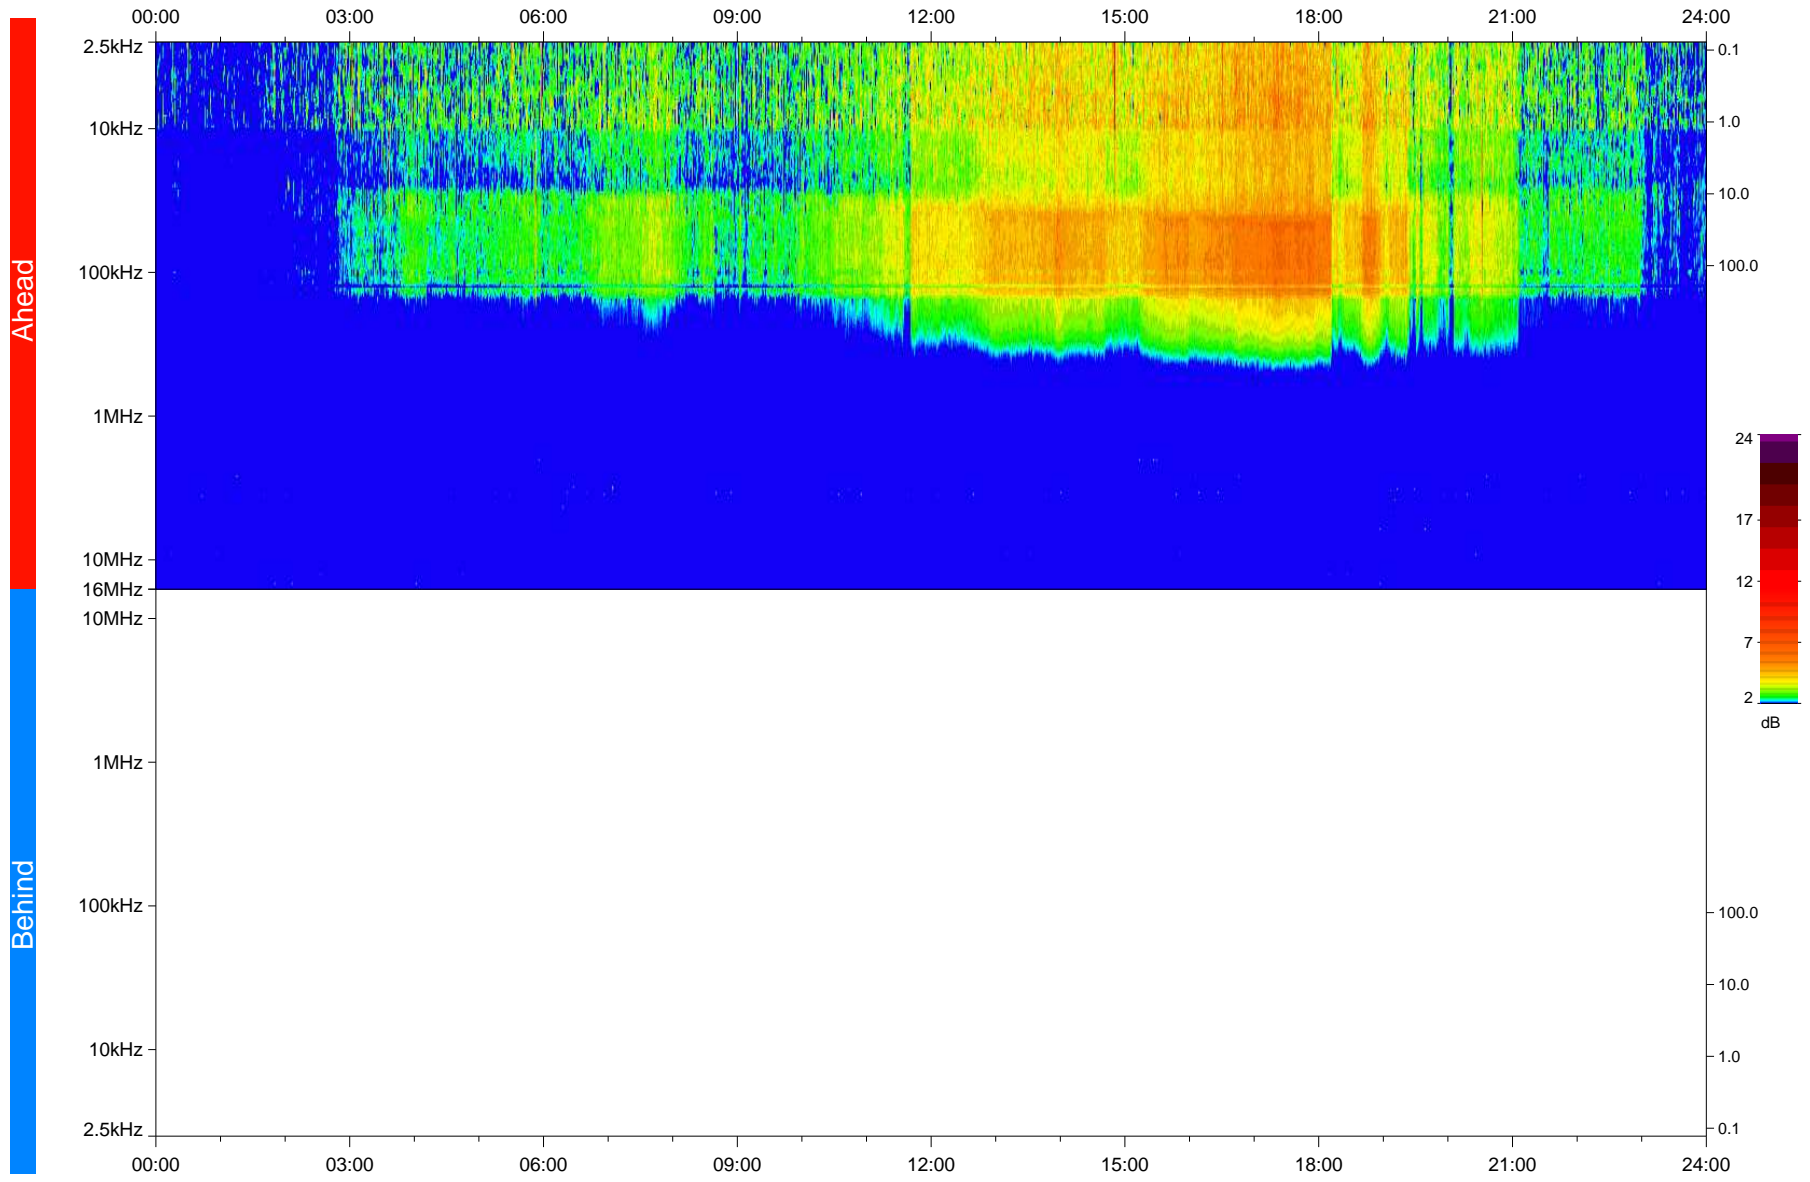

# STEREO/WAVES Daily Summary - 09-Jan-2020 (DOY 009)

Ahead source file: swaves\_ahead\_2020\_009\_1\_05.fin  
Ahead PSE Angle: -78.5°

Behind PSE Angle: 80.1°  
Behind source file: No STEREO-B data

Time (UTC)

file: stereo\_swaves\_daily-summary\_color\_20200109\_v04  
made by: space.umn.edu on macOS with IDL 8.8.2 on 2022-10-03 11:30:36, with TLib V945 / dynspec V311