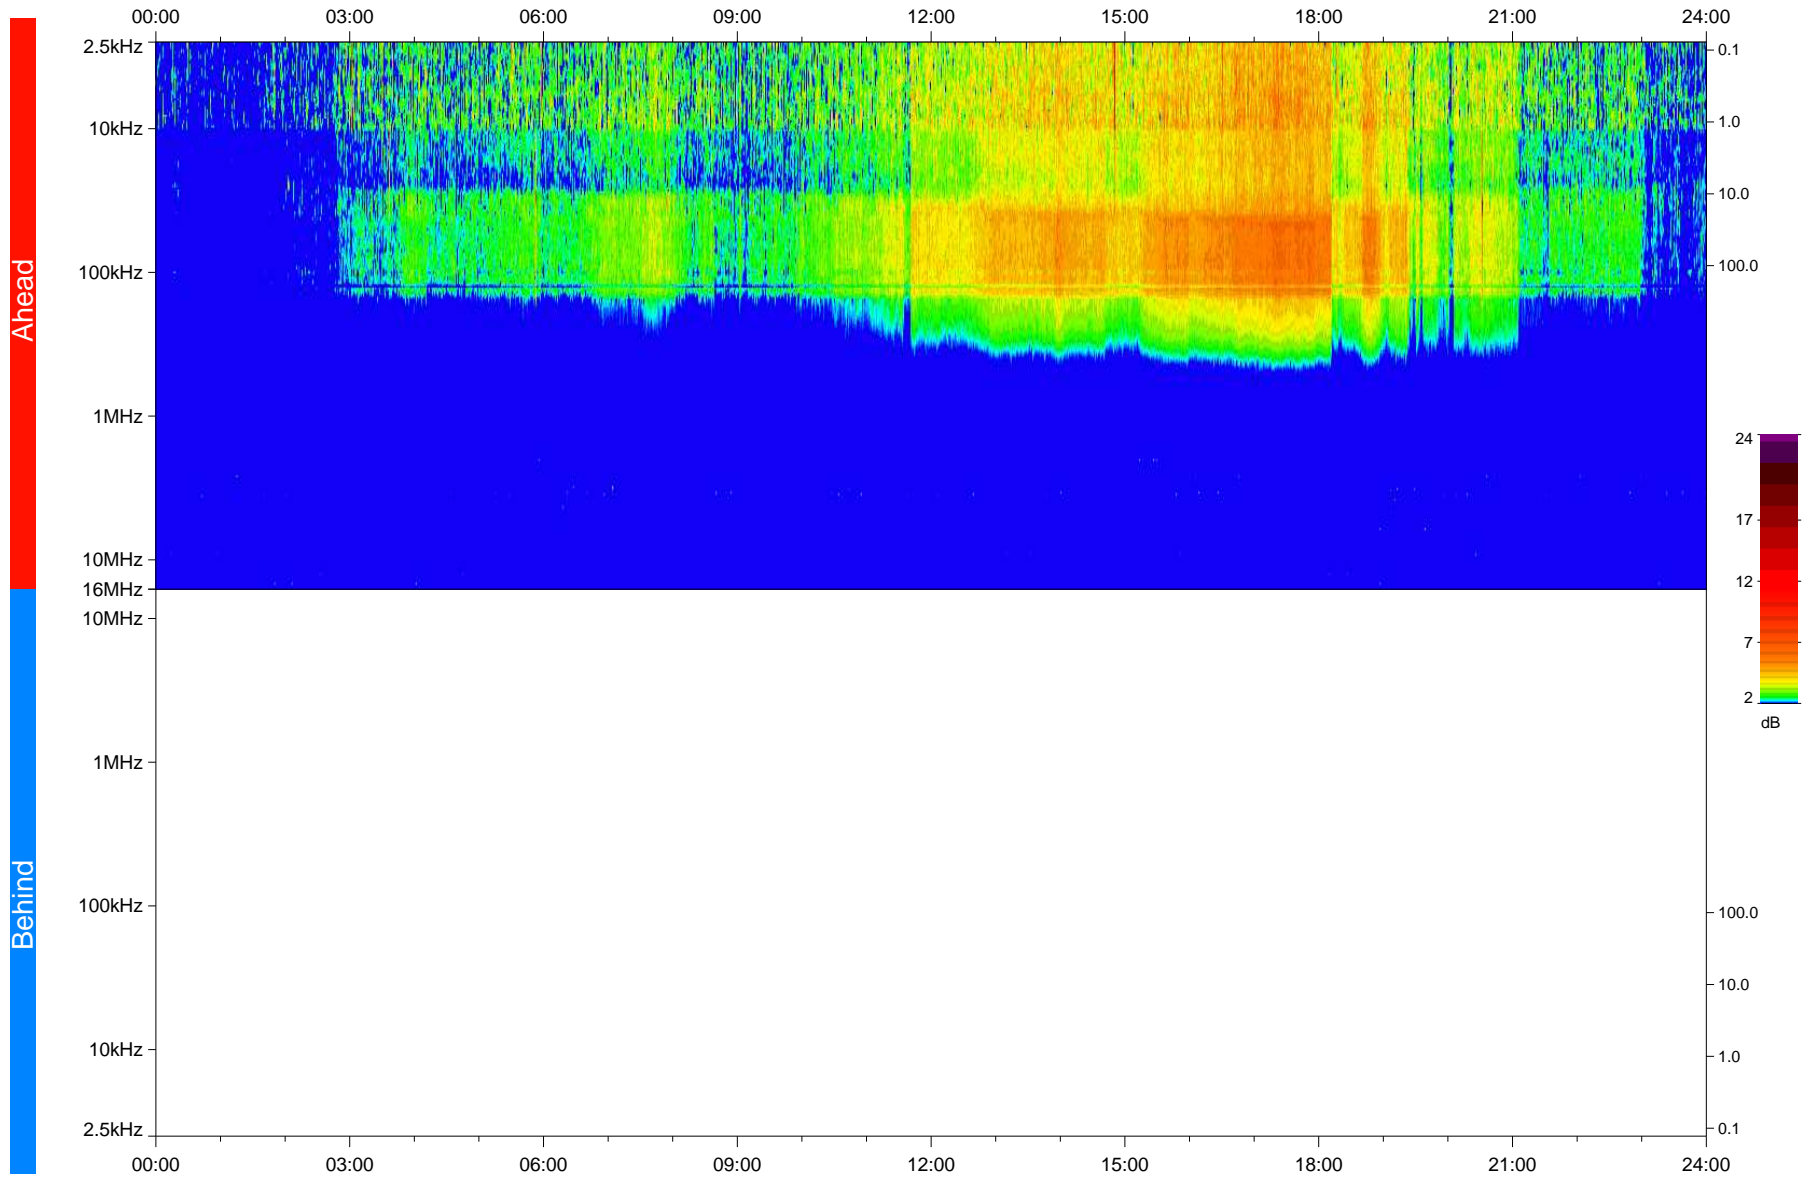

STEREO/WAVES Daily Summary - 09-Jan-2020 (DOY 009)

Ahead source file: swaves_ahead_2020_009_1_05.fin
Ahead PSE Angle: -78.5°

Behind PSE Angle: 80.1°
Behind source file: No STEREO-B data

Time (UTC)

file: stereo_swaves_daily-summary_color_20200109_v03
made by: space.umn.edu on macOS with IDL 8.8.2 on 2022-09-15 11:06:18, with TLib V945 / dynspec V311