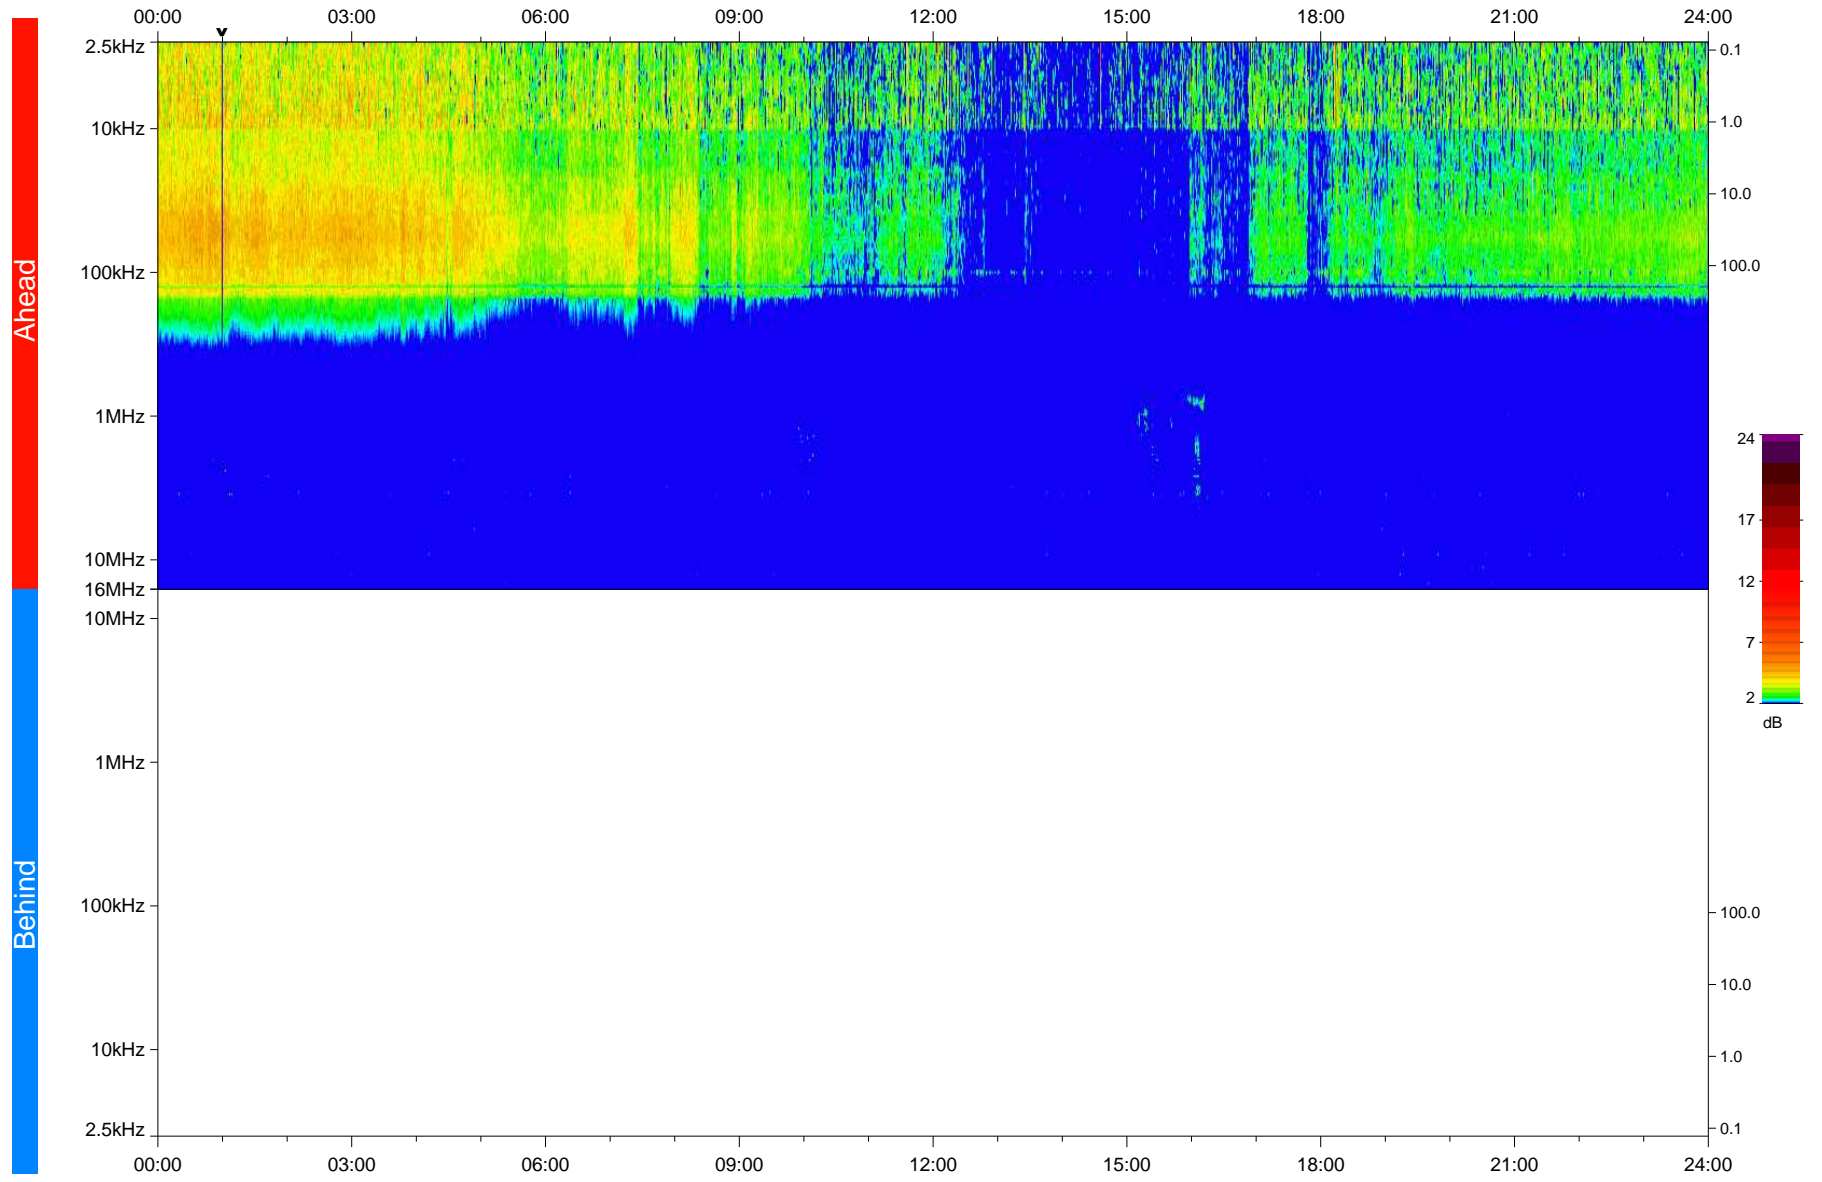

STEREO/WAVES Daily Summary - 08-Jan-2020 (DOY 008)

Ahead source file: swaves_ahead_2020_008_1_05.fin
Ahead PSE Angle: -78.5°

Behind PSE Angle: 80.1°
Behind source file: No STEREO-B data

Time (UTC)

file: stereo_swaves_daily-summary_color_20200108_v04
made by: space.umn.edu on macOS with IDL 8.8.2 on 2022-10-03 11:29:06, with TLib V945 / dynspec V311