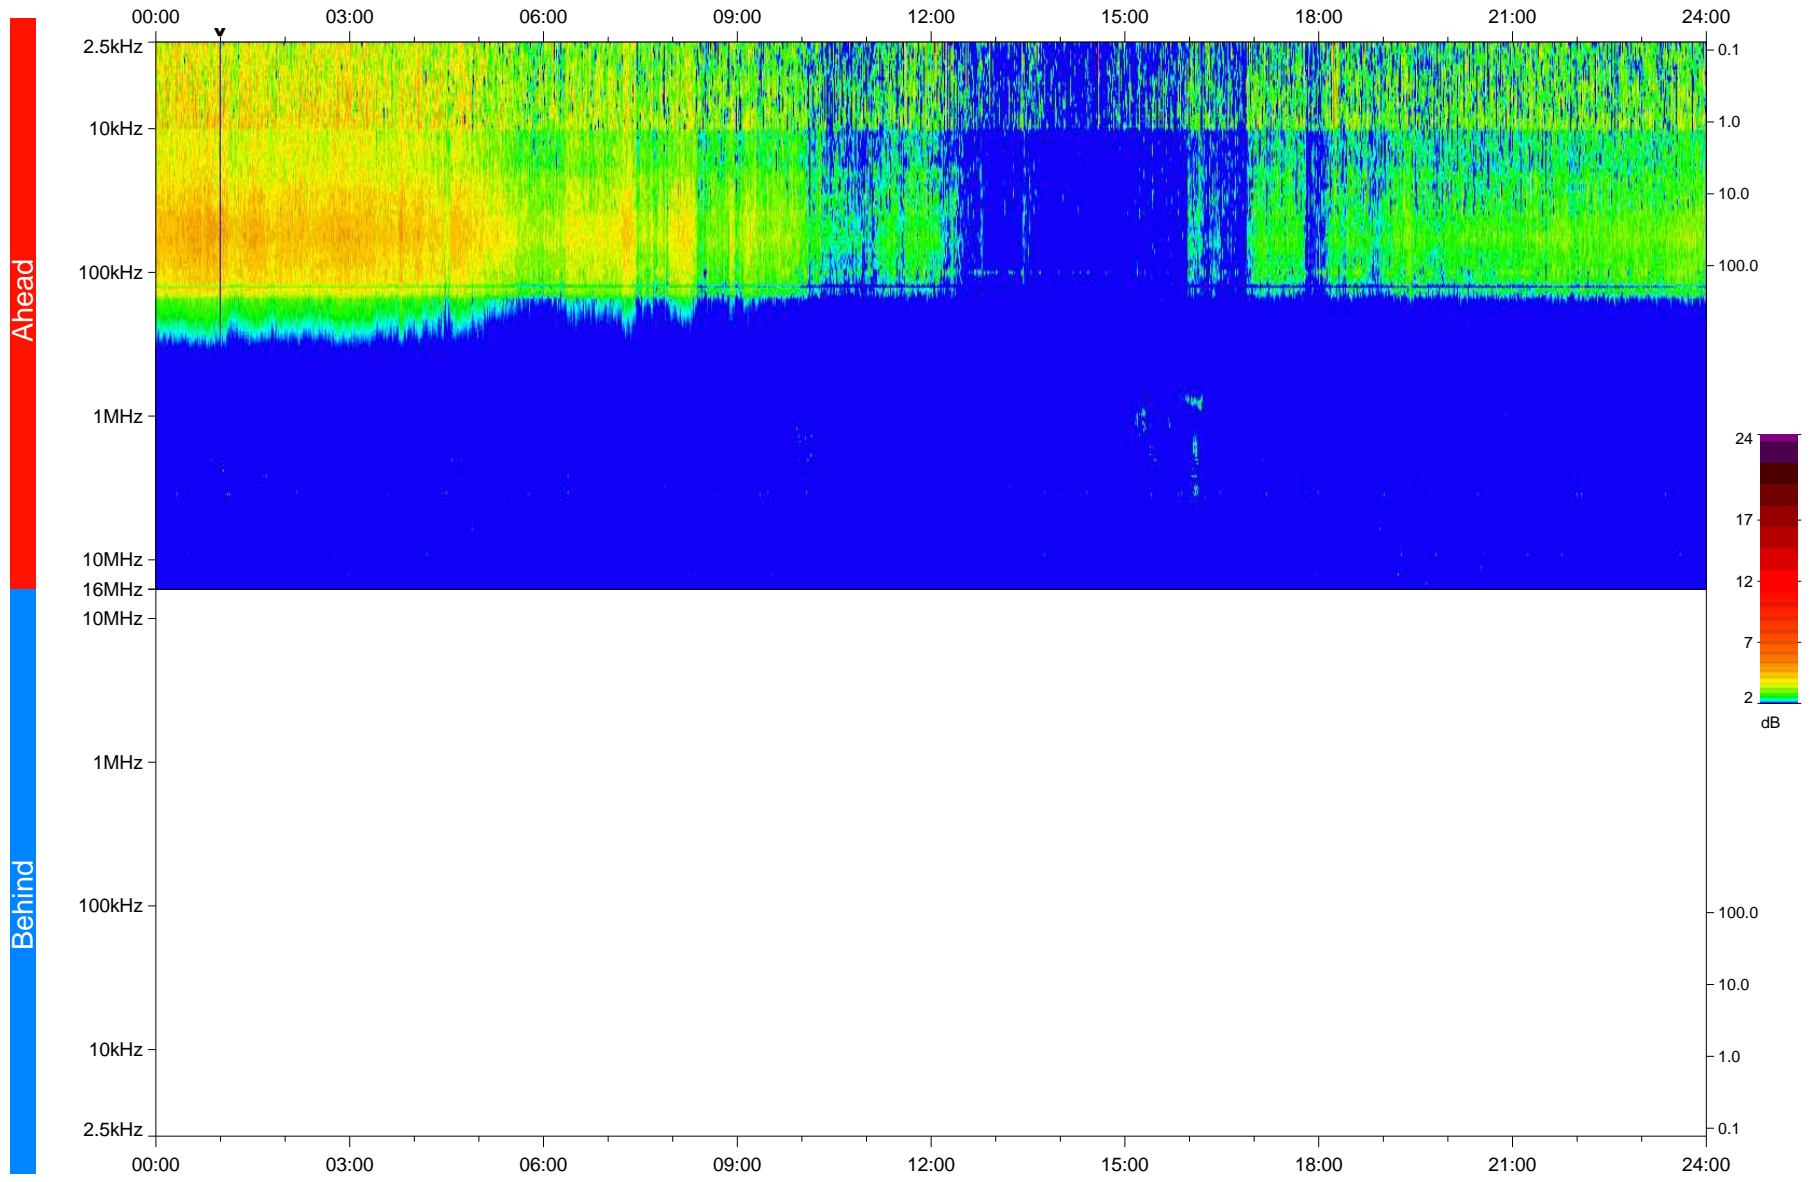

STEREO/WAVES Daily Summary - 08-Jan-2020 (DOY 008)

Ahead source file: swaves_ahead_2020_008_1_05.fin
Ahead PSE Angle: -78.5°

Behind PSE Angle: 80.1°
Behind source file: No STEREO-B data

Time (UTC)

file: stereo_swaves_daily-summary_color_20200108_v03
made by: space.umn.edu on macOS with IDL 8.8.2 on 2022-09-15 11:04:55, with TLib V945 / dynspec V311