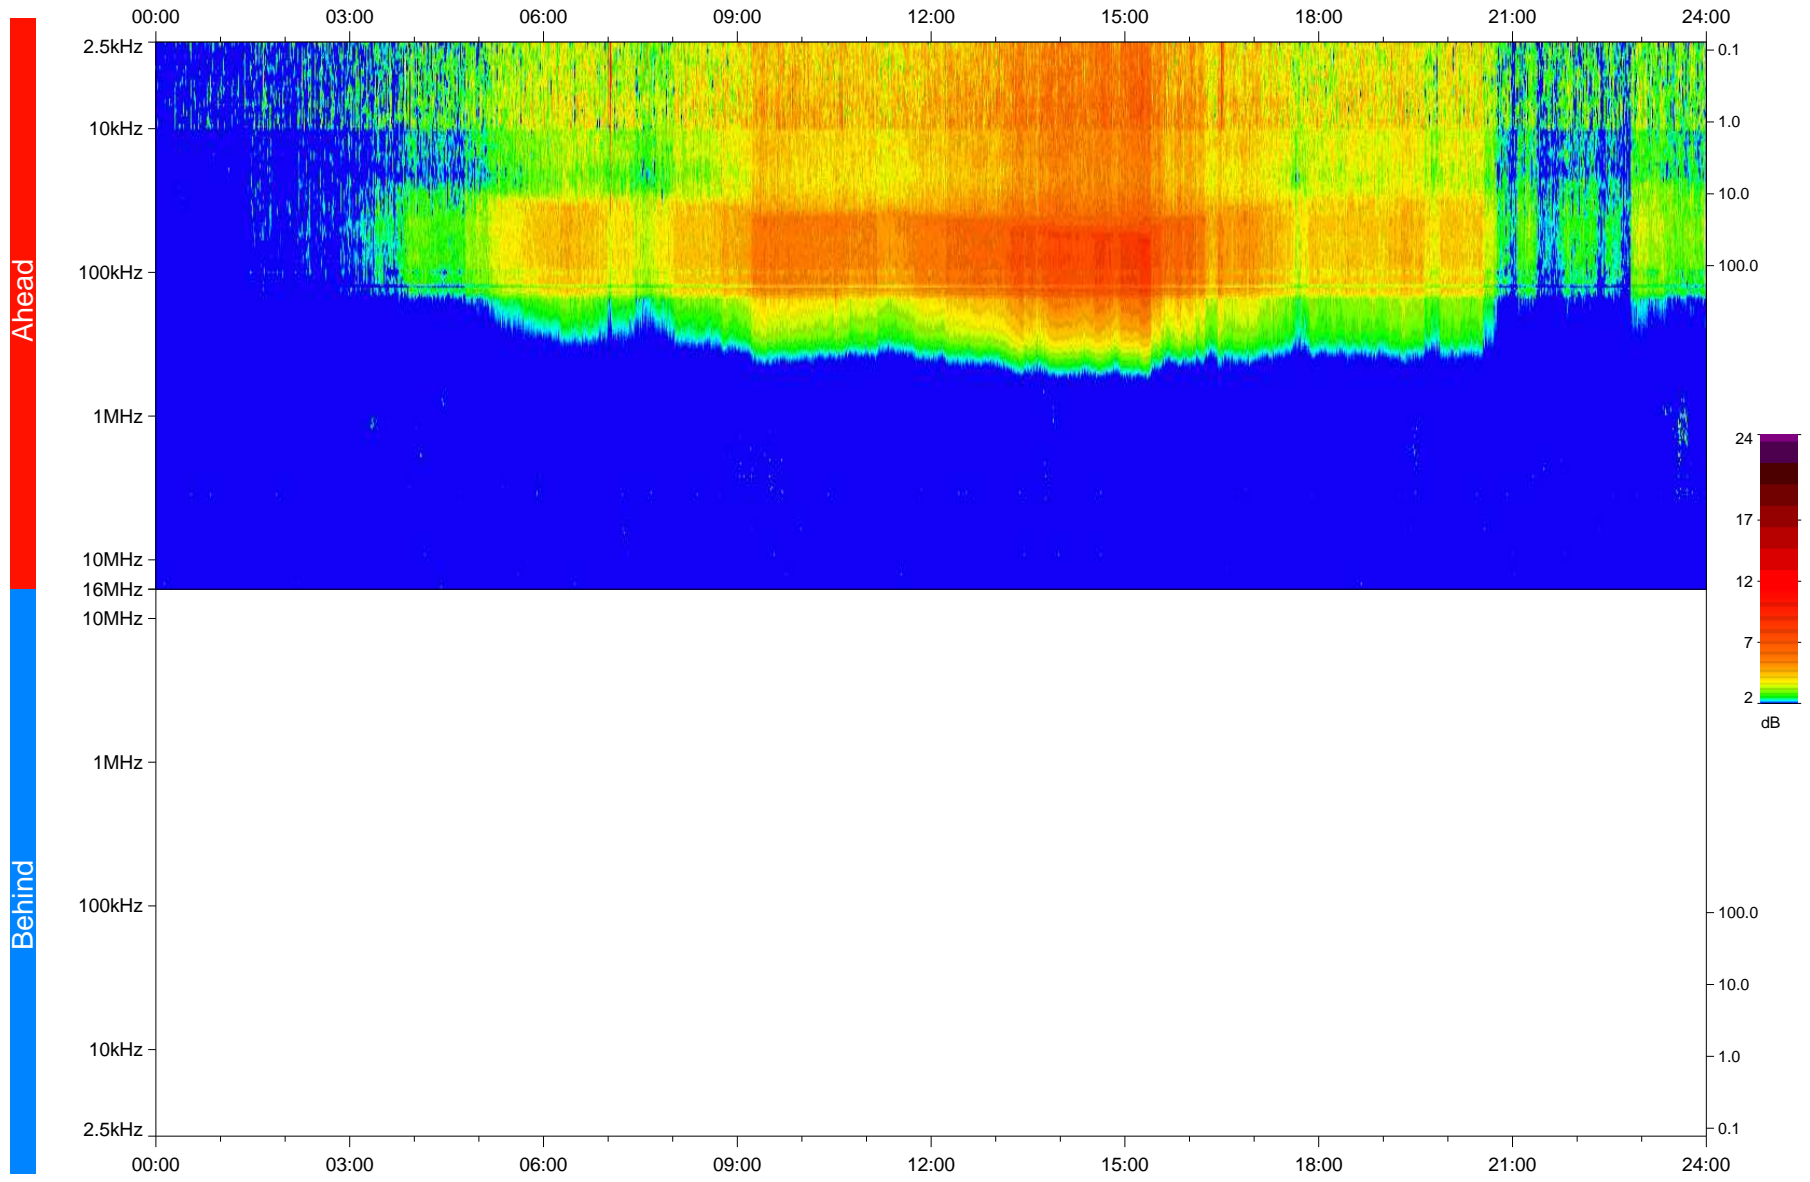

STEREO/WAVES Daily Summary - 07-Jan-2020 (DOY 007)

Ahead source file: swaves_ahead_2020_007_1_05.fin
Ahead PSE Angle: -78.5°

Behind PSE Angle: 80.2°
Behind source file: No STEREO-B data

Time (UTC)

file: stereo_swaves_daily-summary_color_20200107_v04
made by: space.umn.edu on macOS with IDL 8.8.2 on 2022-10-03 11:27:37, with TMLib V945 / dynspec V311