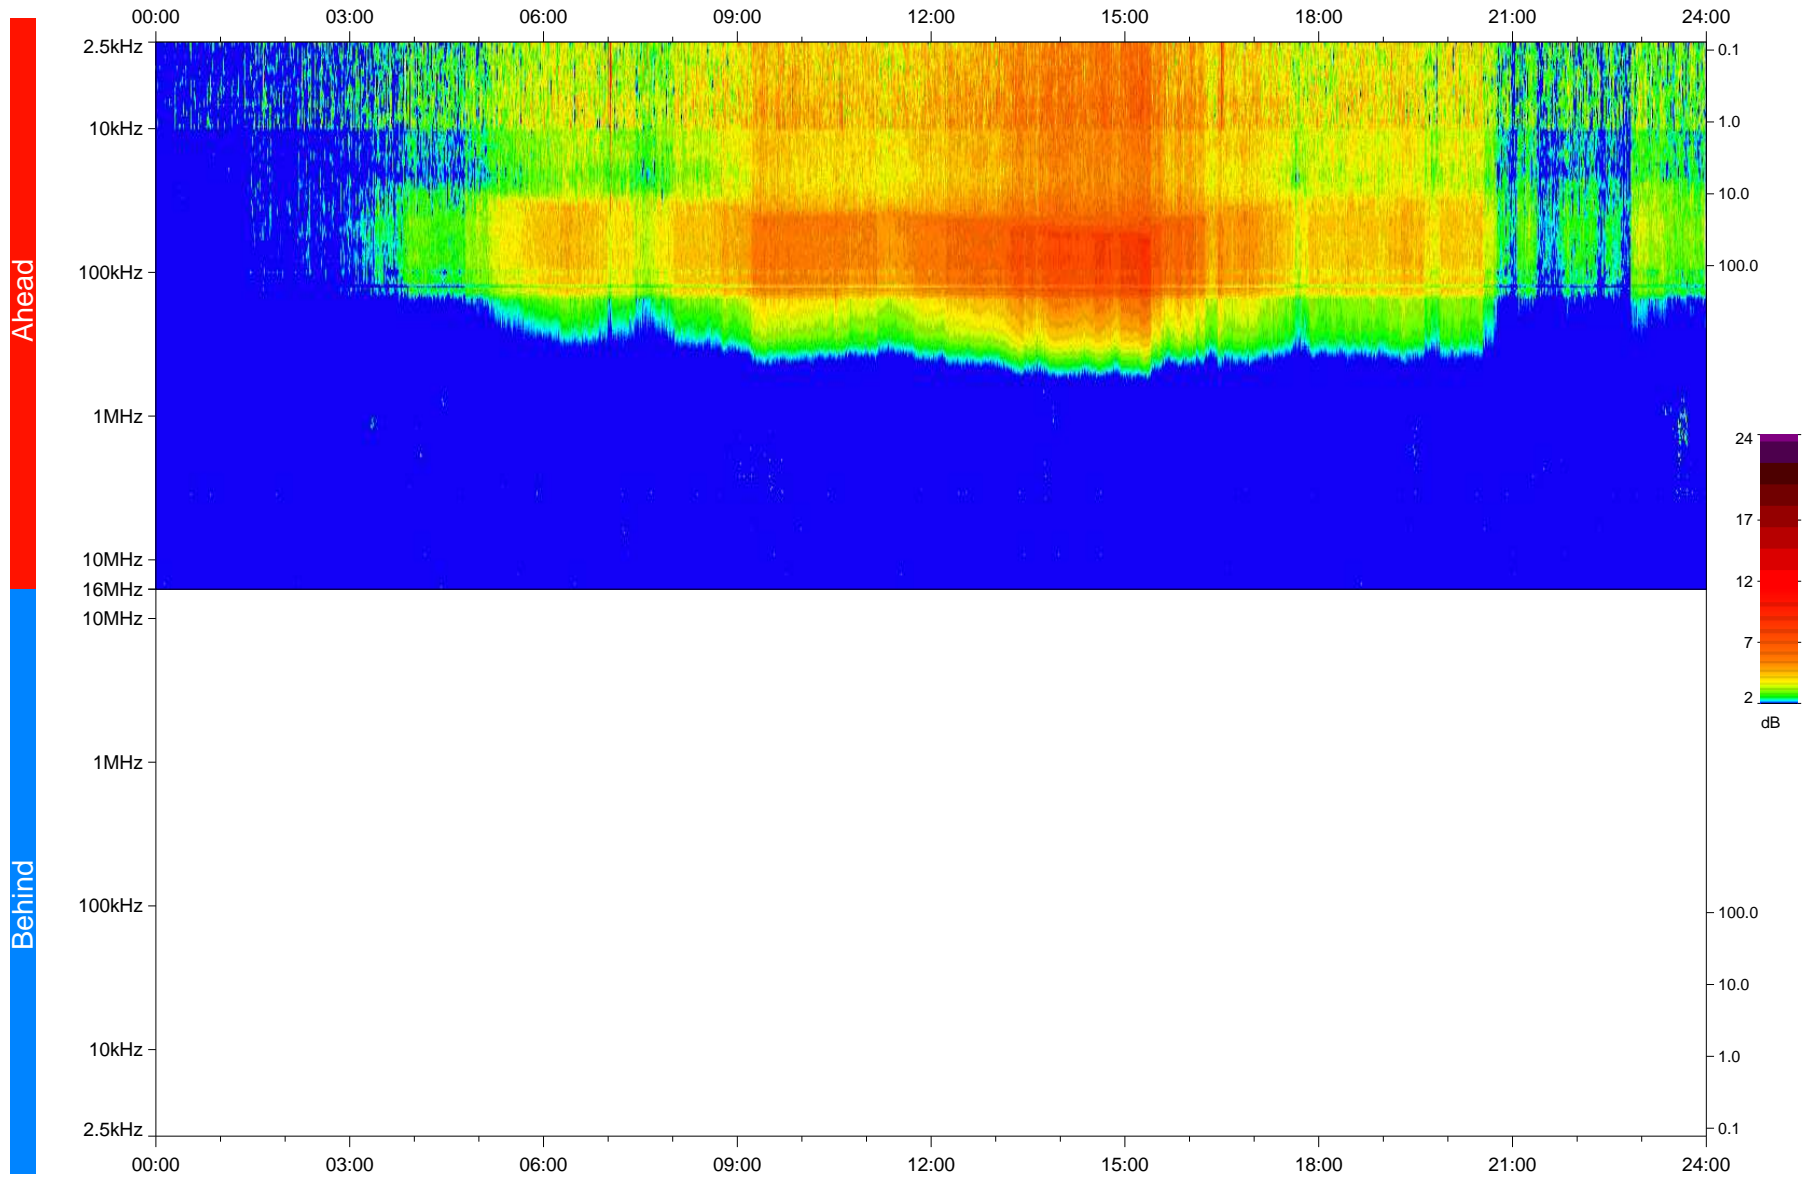

# STEREO/WAVES Daily Summary - 07-Jan-2020 (DOY 007)

Ahead source file: swaves\_ahead\_2020\_007\_1\_05.fin  
Ahead PSE Angle: -78.5°

Behind PSE Angle: 80.2°  
Behind source file: No STEREO-B data

Time (UTC)

file: stereo\_swaves\_daily-summary\_color\_20200107\_v03  
made by: space.umn.edu on macOS with IDL 8.8.2 on 2022-09-15 11:03:30, with TMLib V945 / dynspec V311