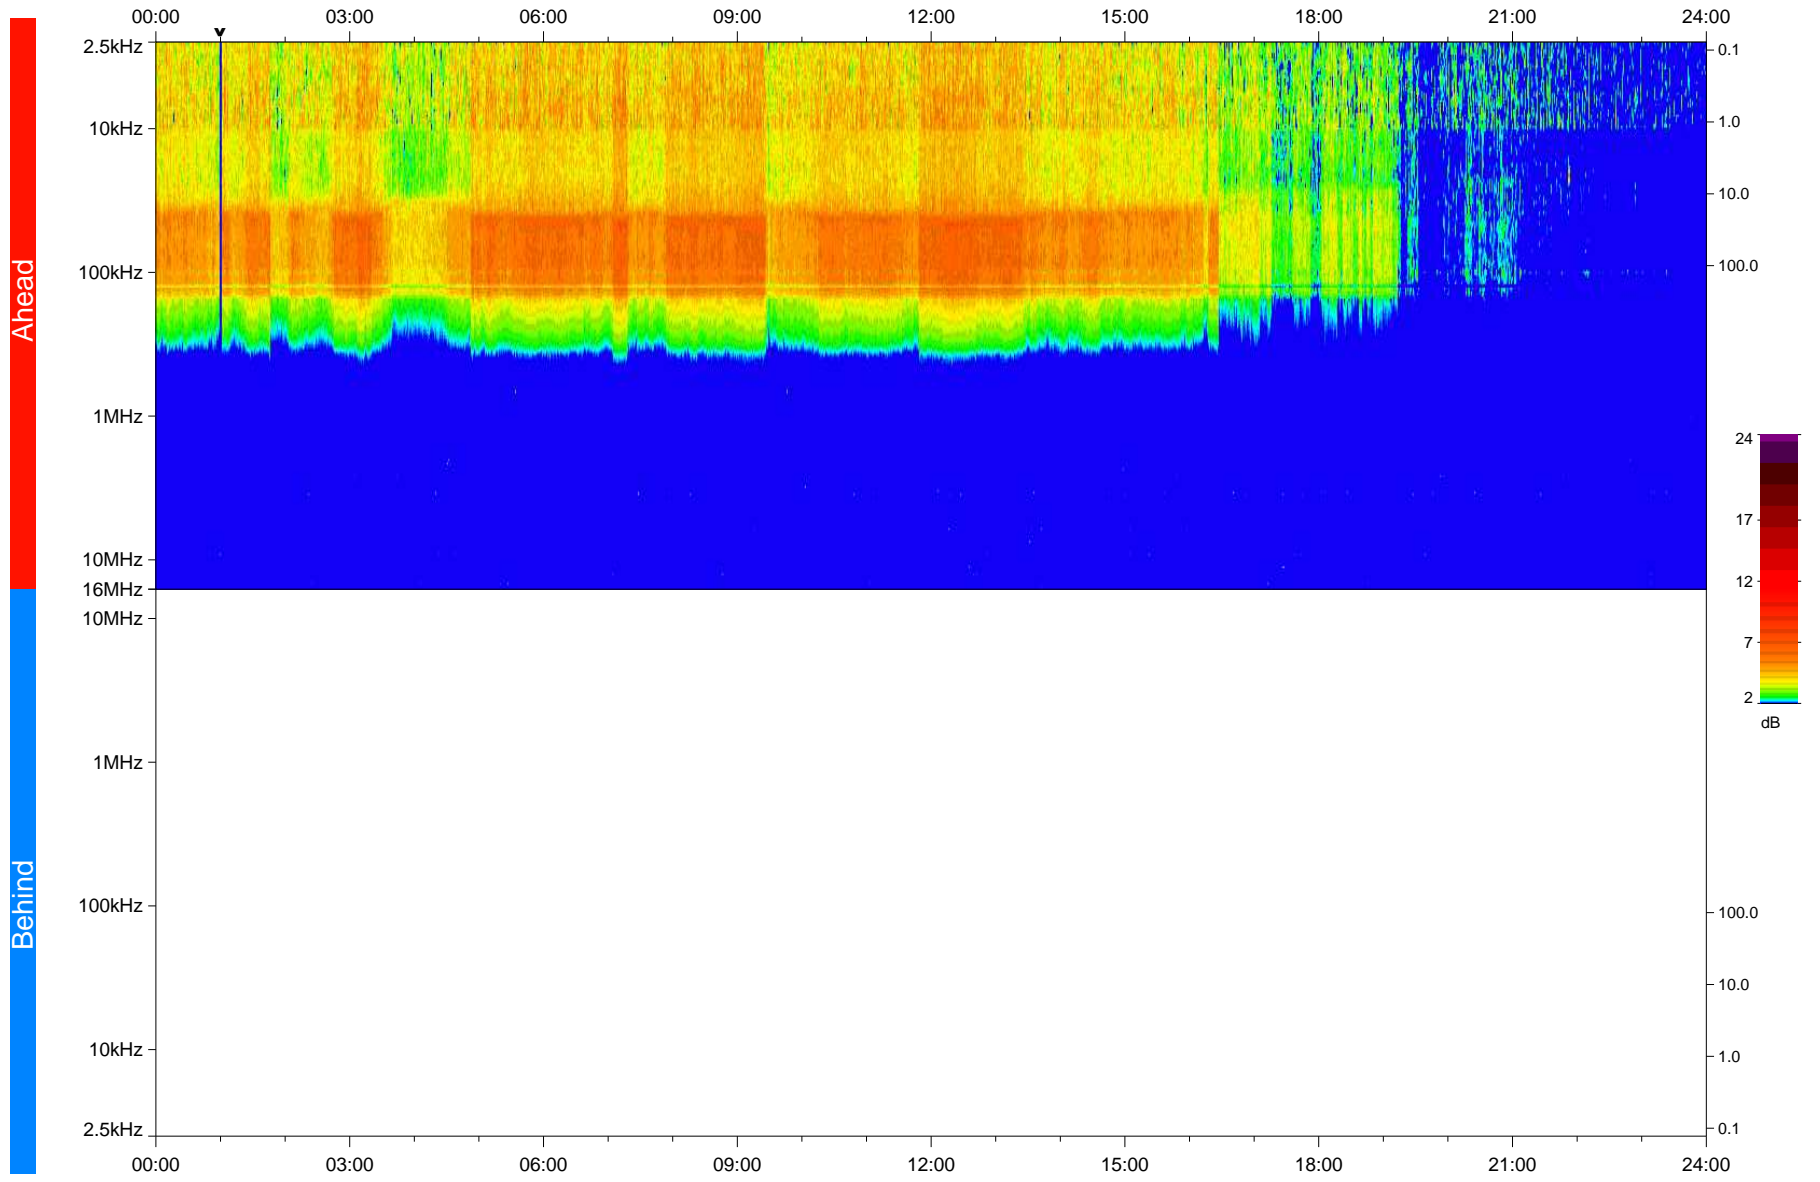

STEREO/WAVES Daily Summary - 06-Jan-2020 (DOY 006)

Ahead source file: swaves_ahead_2020_006_1_05.fin
Ahead PSE Angle: -78.5°

Behind PSE Angle: 80.3°
Behind source file: No STEREO-B data

Time (UTC)

file: stereo_swaves_daily-summary_color_20200106_v04
made by: space.umn.edu on macOS with IDL 8.8.2 on 2022-10-03 11:26:06, with TLib V945 / dynspec V311