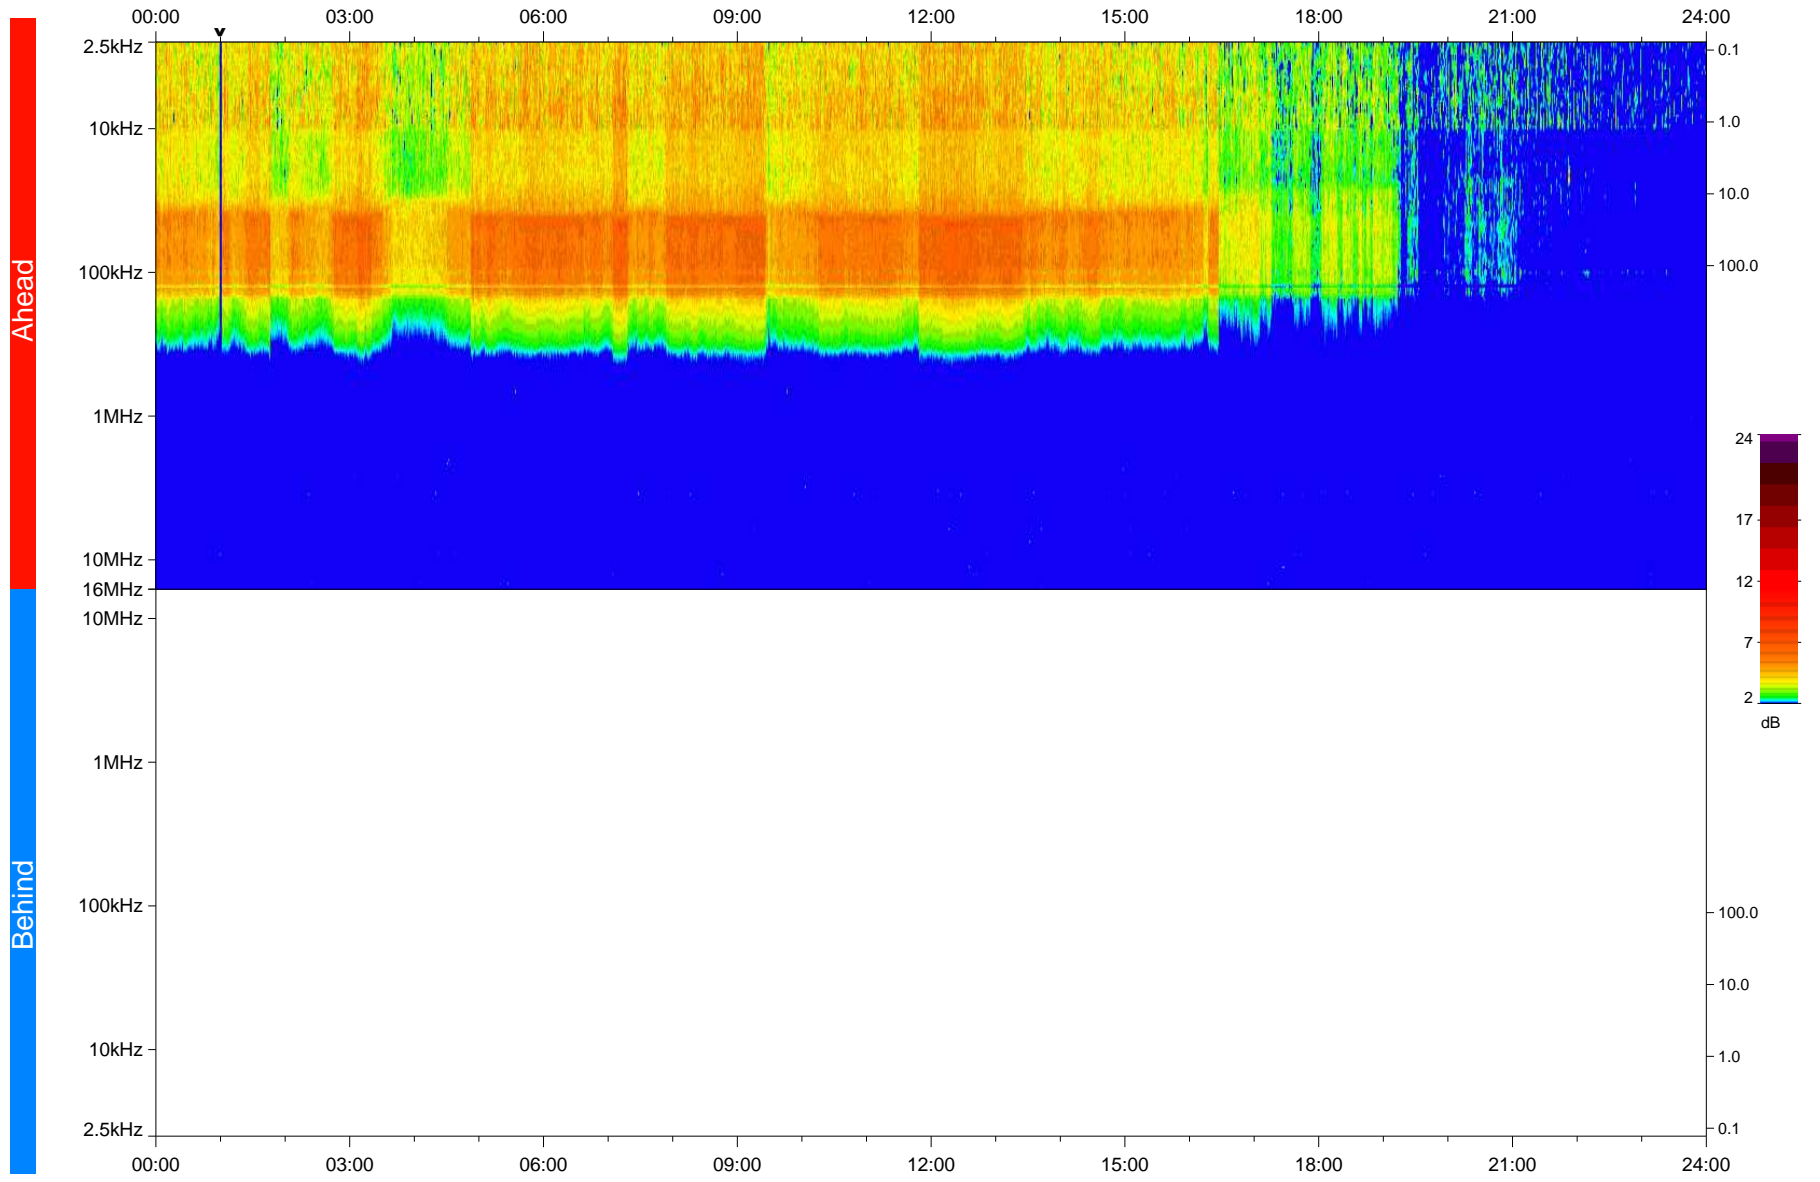

STEREO/WAVES Daily Summary - 06-Jan-2020 (DOY 006)

Ahead source file: swaves_ahead_2020_006_1_05.fin
Ahead PSE Angle: -78.5°

Behind PSE Angle: 80.3°
Behind source file: No STEREO-B data

Time (UTC)

file: stereo_swaves_daily-summary_color_20200106_v03
made by: space.umn.edu on macOS with IDL 8.8.2 on 2022-09-15 11:02:06, with TLib V945 / dynspec V311