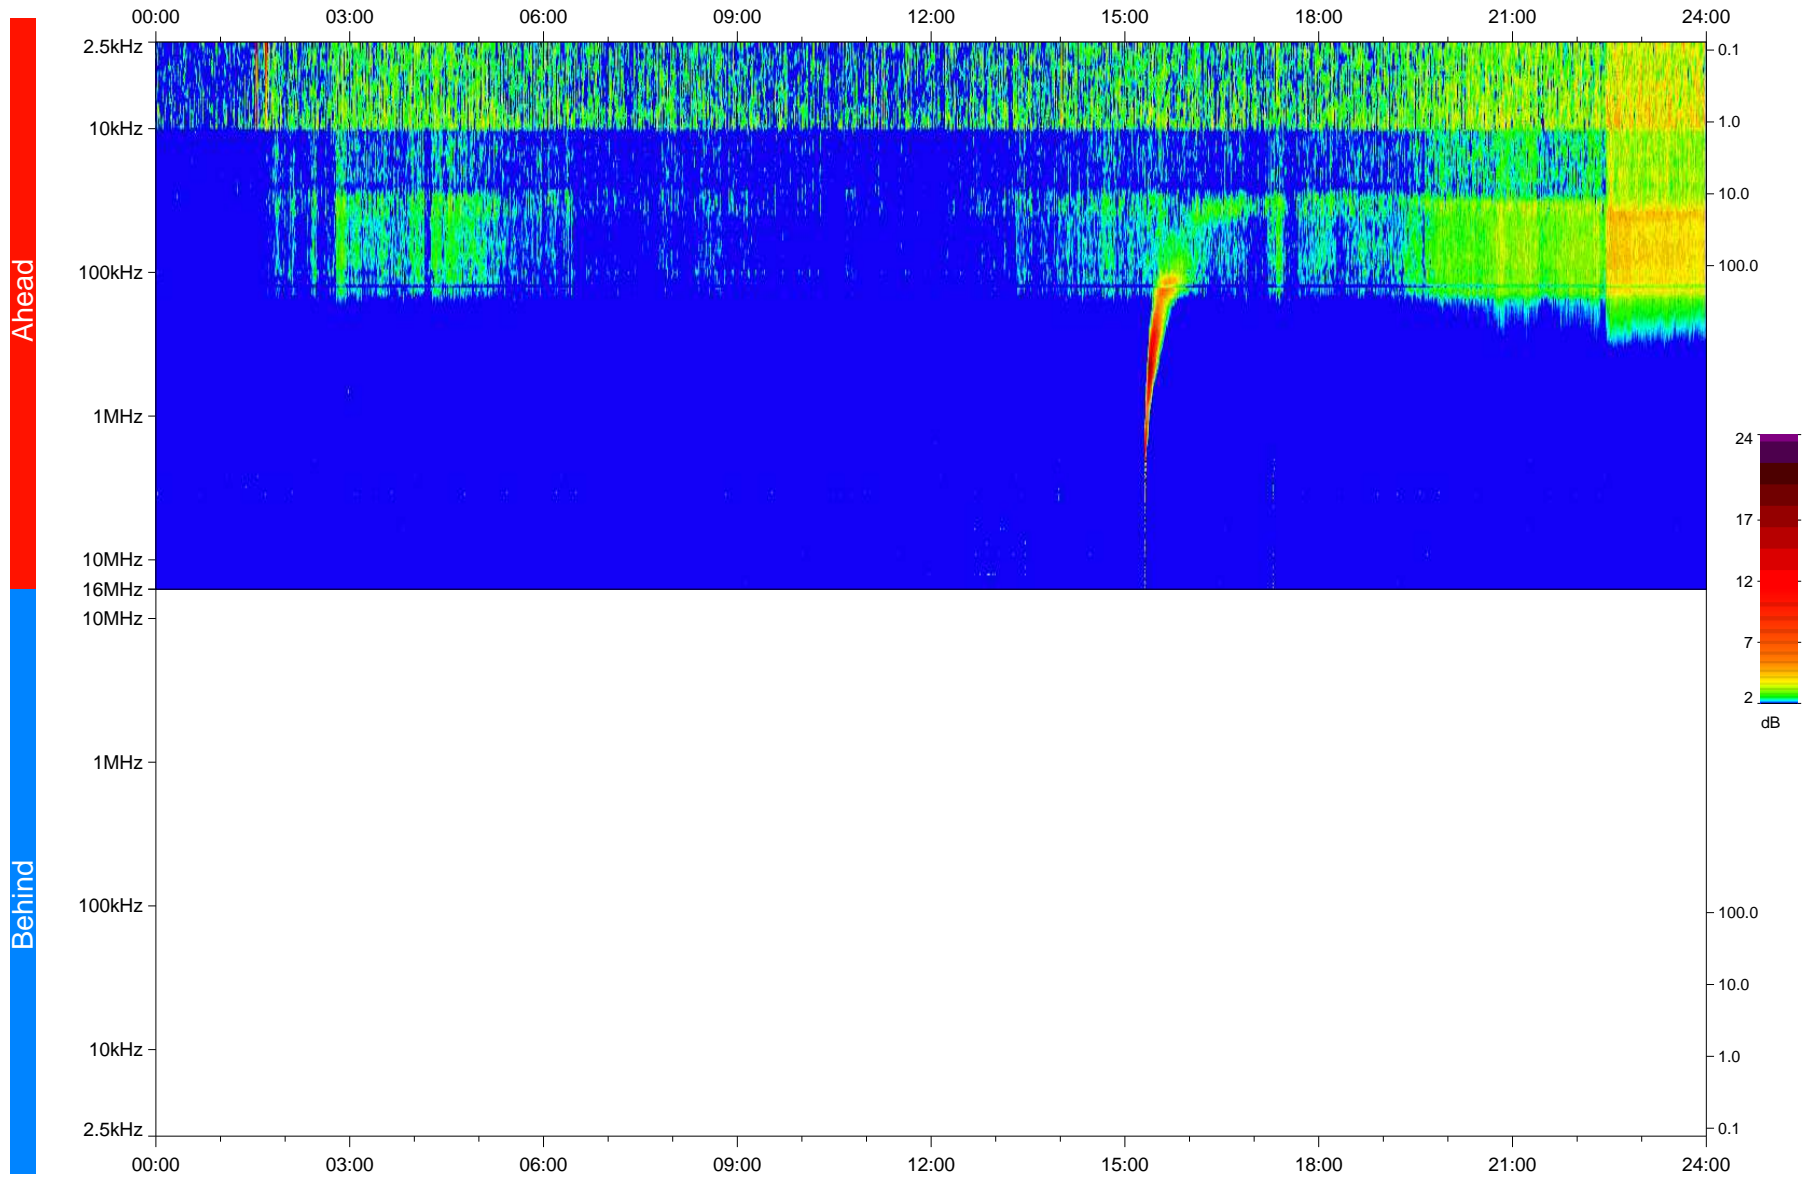

STEREO/WAVES Daily Summary - 05-Jan-2020 (DOY 005)

Ahead source file: swaves_ahead_2020_005_1_05.fin
Ahead PSE Angle: -78.6°

Behind PSE Angle: 80.3°
Behind source file: No STEREO-B data

Time (UTC)

file: stereo_swaves_daily-summary_color_20200105_v04
made by: space.umn.edu on macOS with IDL 8.8.2 on 2022-10-03 11:24:35, with TLib V945 / dynspec V311