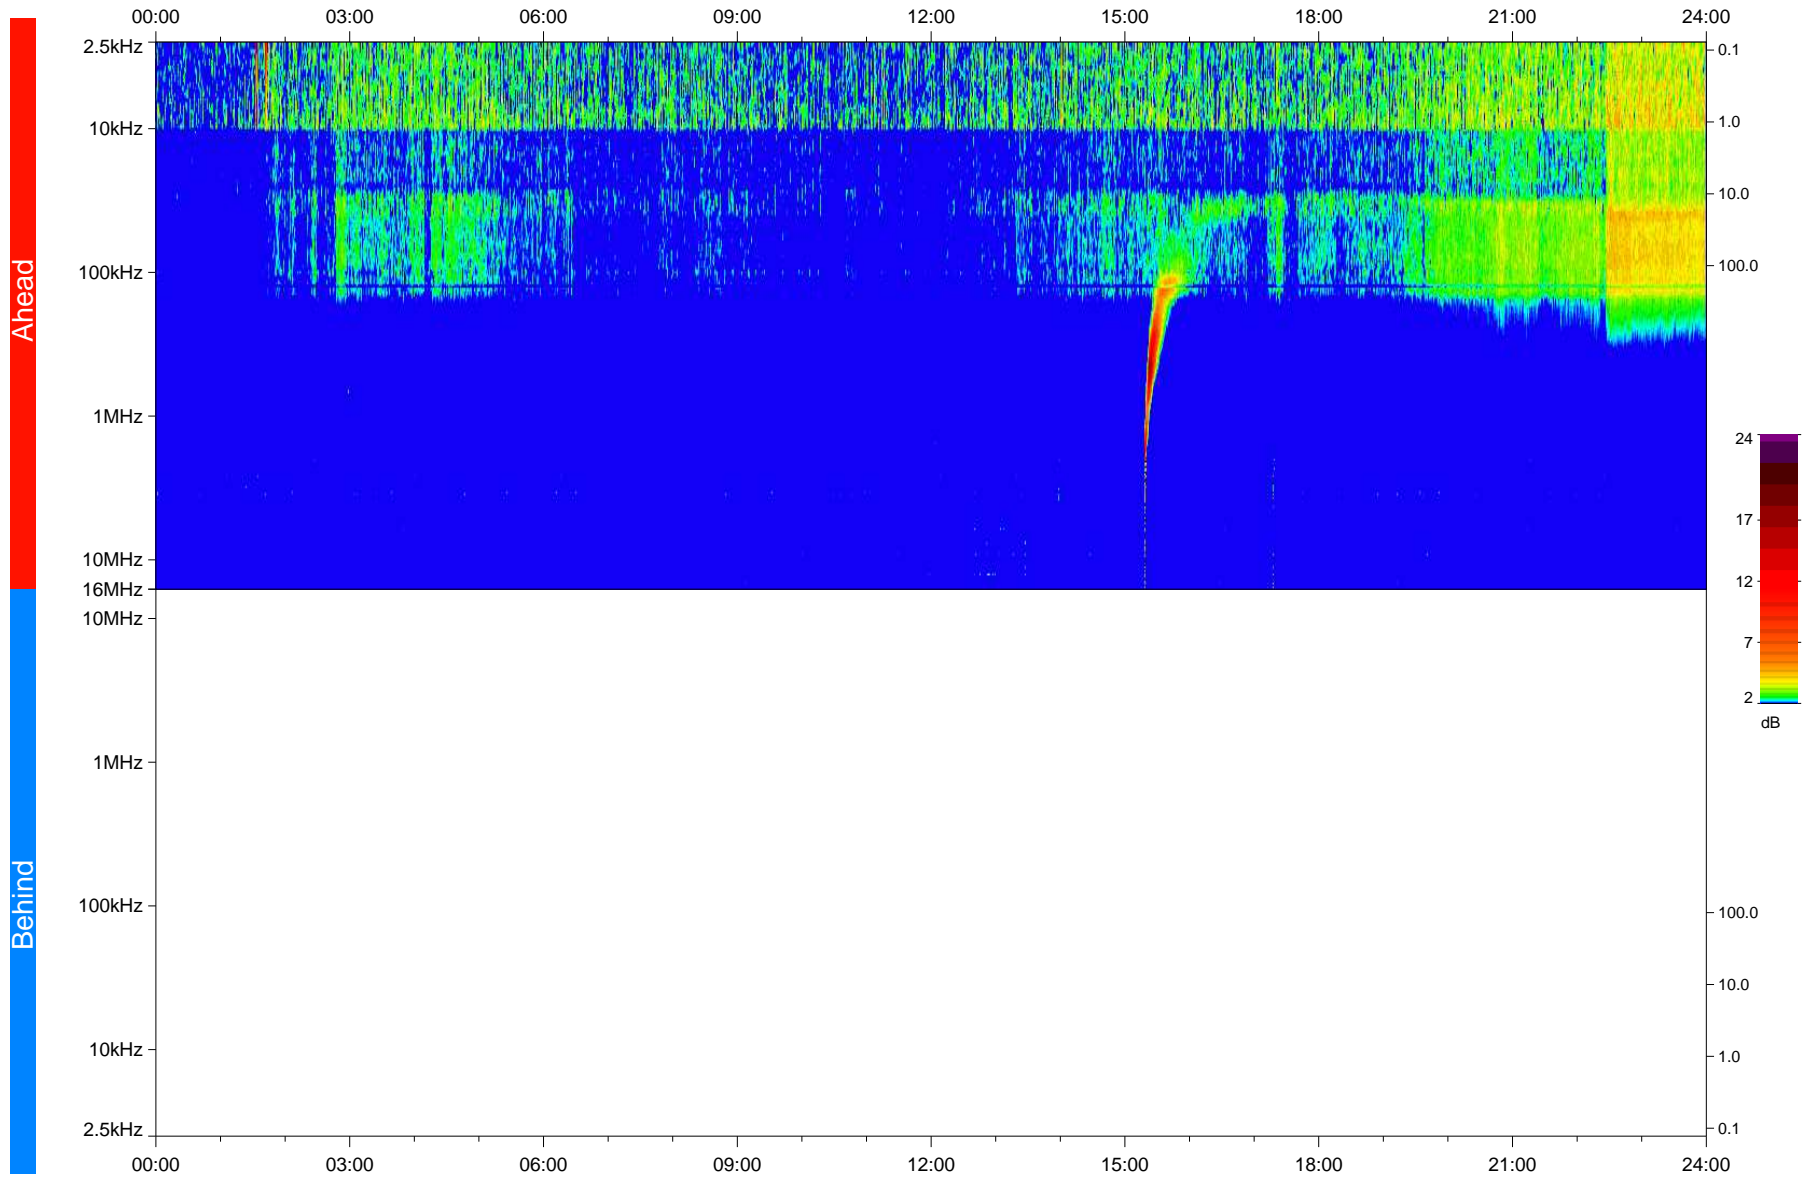

# STEREO/WAVES Daily Summary - 05-Jan-2020 (DOY 005)

Ahead source file: swaves\_ahead\_2020\_005\_1\_05.fin  
Ahead PSE Angle: -78.6°

Behind PSE Angle: 80.3°  
Behind source file: No STEREO-B data

Time (UTC)

file: stereo\_swaves\_daily-summary\_color\_20200105\_v03  
made by: space.umn.edu on macOS with IDL 8.8.2 on 2022-09-15 11:00:43, with TLib V945 / dynspec V311