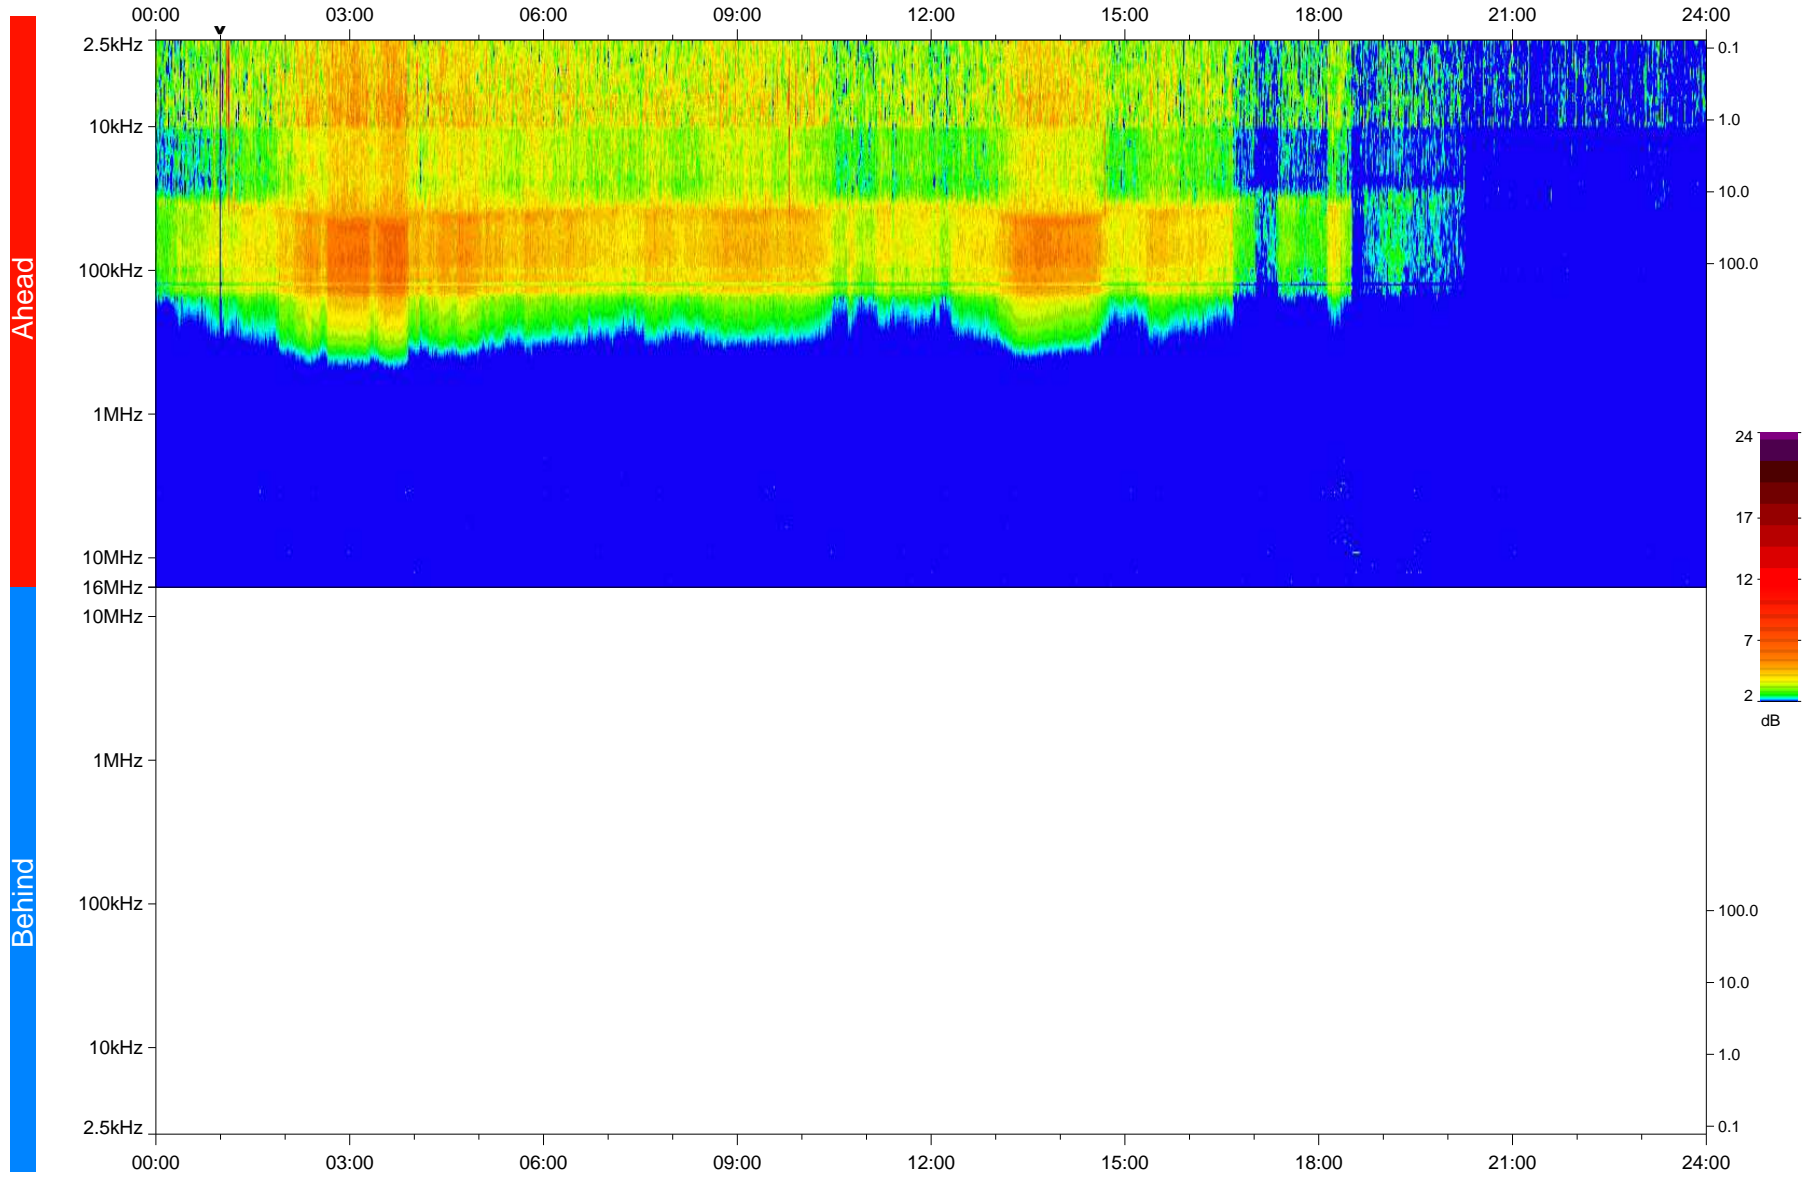

STEREO/WAVES Daily Summary - 04-Jan-2020 (DOY 004)

Ahead source file: swaves_ahead_2020_004_1_05.fin
Ahead PSE Angle: -78.6°

Behind PSE Angle: 80.4°
Behind source file: No STEREO-B data

Time (UTC)

file: stereo_swaves_daily-summary_color_20200104_v04
made by: space.umn.edu on macOS with IDL 8.8.2 on 2022-10-03 11:23:06, with TLib V945 / dynspec V311