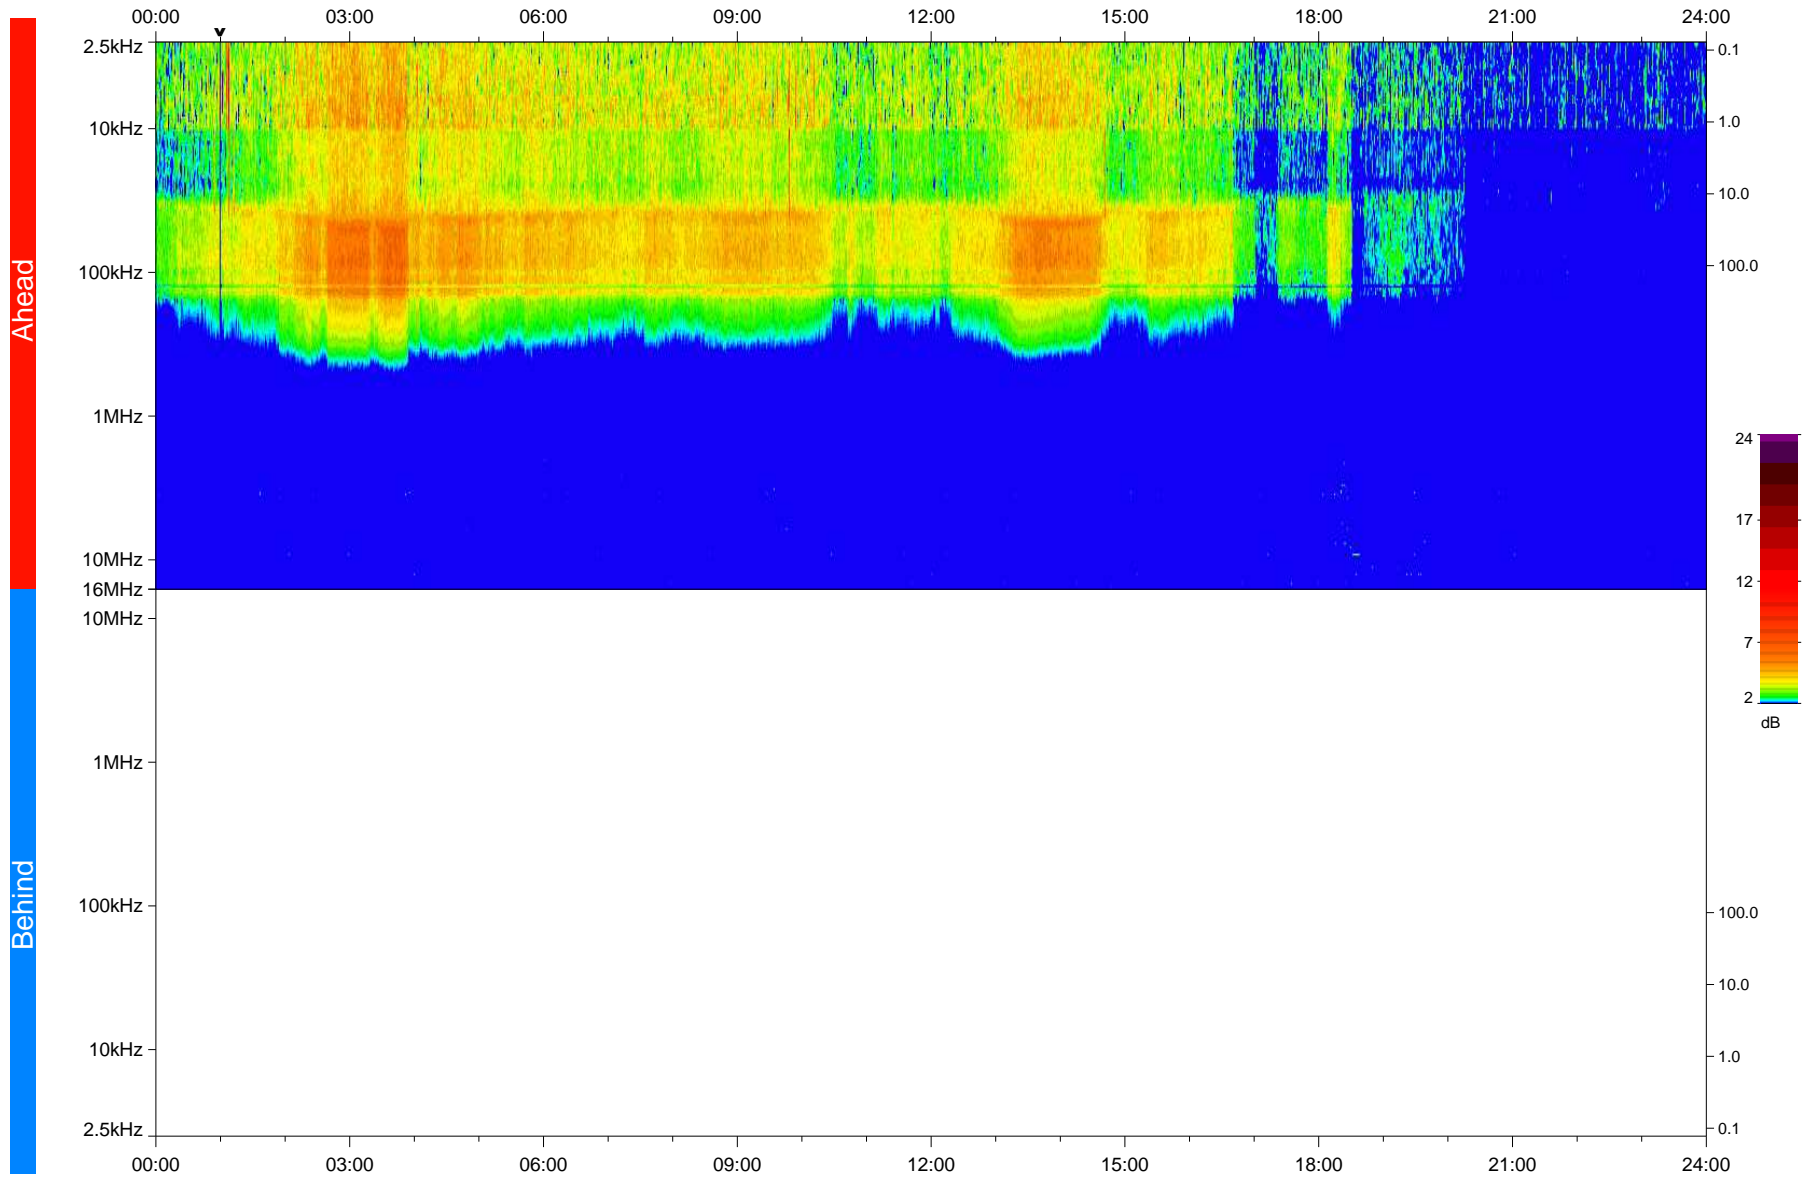

STEREO/WAVES Daily Summary - 04-Jan-2020 (DOY 004)

Ahead source file: swaves_ahead_2020_004_1_05.fin
Ahead PSE Angle: -78.6°

Behind PSE Angle: 80.4°
Behind source file: No STEREO-B data

Time (UTC)

file: stereo_swaves_daily-summary_color_20200104_v03
made by: space.umn.edu on macOS with IDL 8.8.2 on 2022-09-15 10:59:22, with TLib V945 / dynspec V311