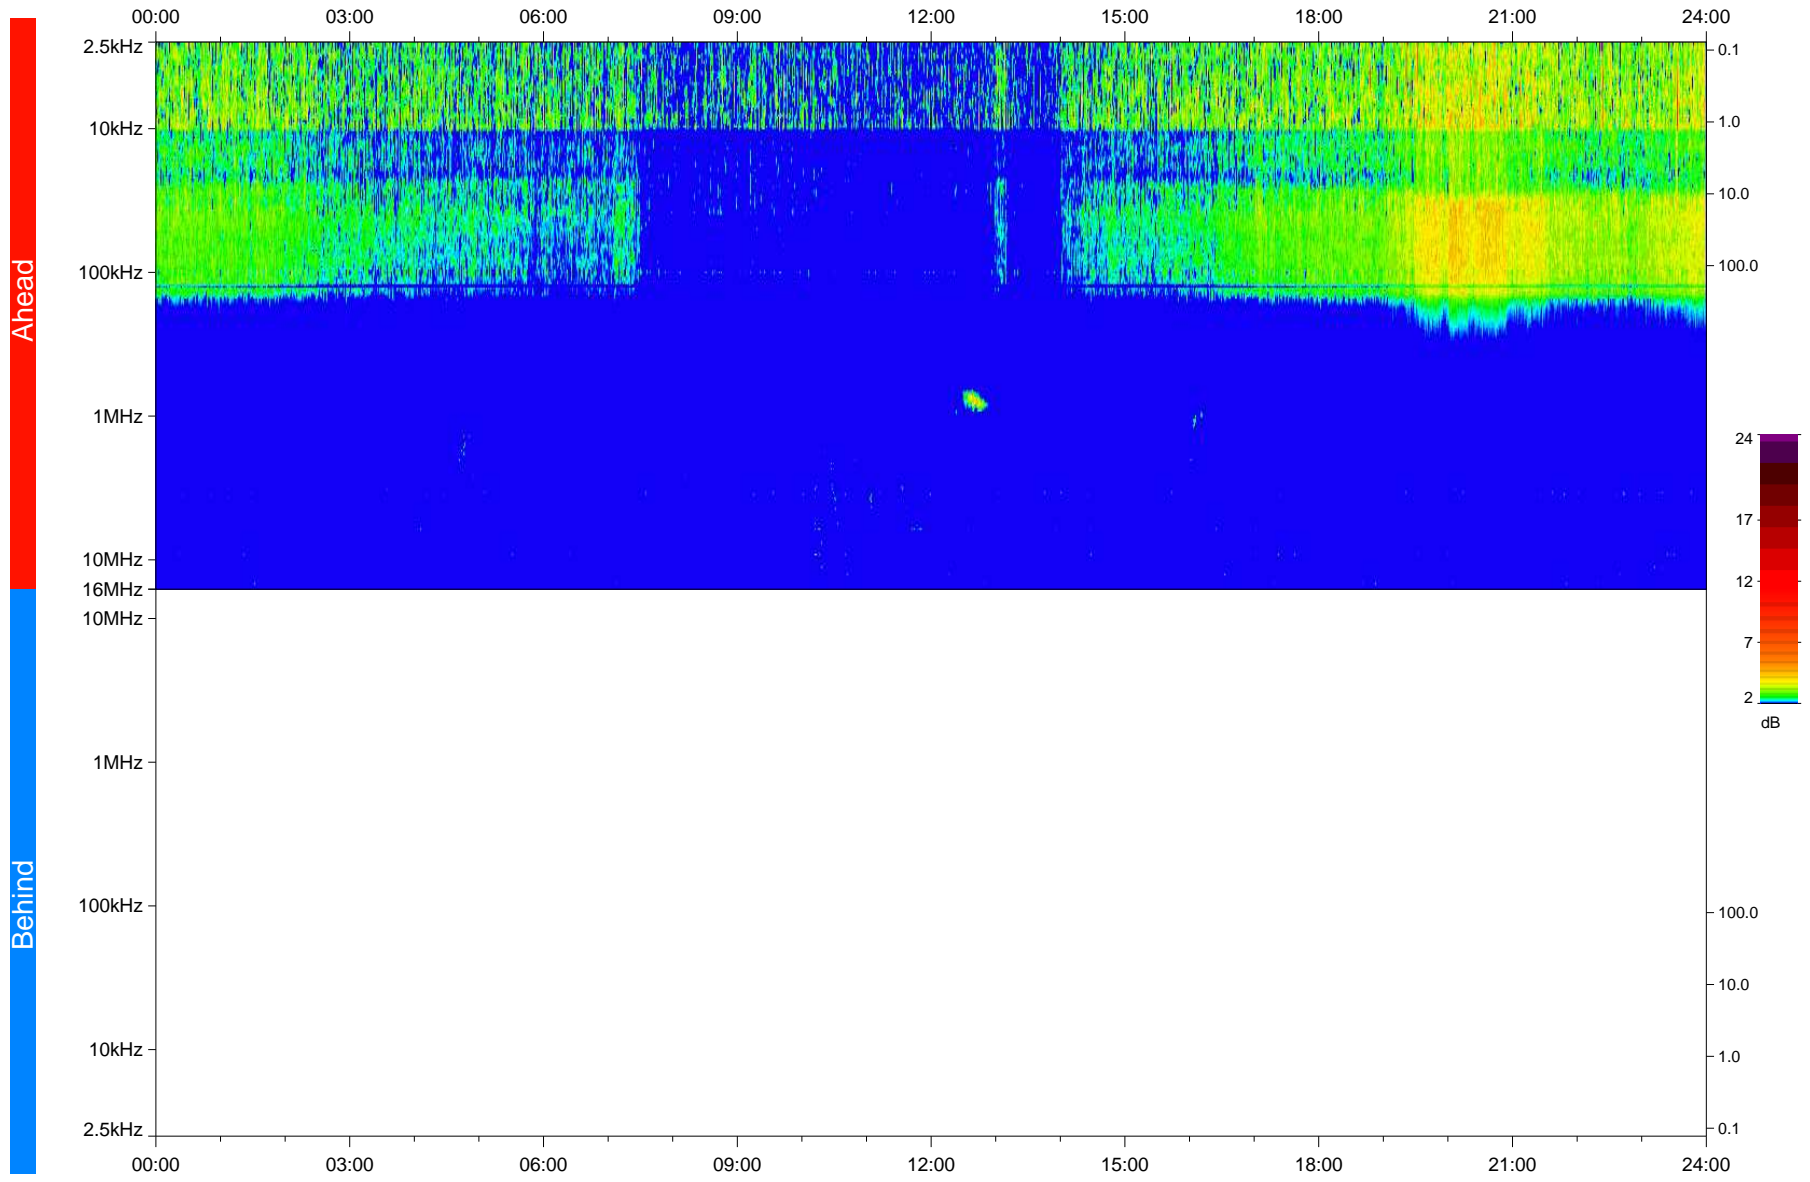

# STEREO/WAVES Daily Summary - 03-Jan-2020 (DOY 003)

Ahead source file: swaves\_ahead\_2020\_003\_1\_05.fin  
Ahead PSE Angle: -78.7°

Behind PSE Angle: 80.4°  
Behind source file: No STEREO-B data

Time (UTC)

file: stereo\_swaves\_daily-summary\_color\_20200103\_v04  
made by: space.umn.edu on macOS with IDL 8.8.2 on 2022-10-03 11:21:35, with TLib V945 / dynspec V311