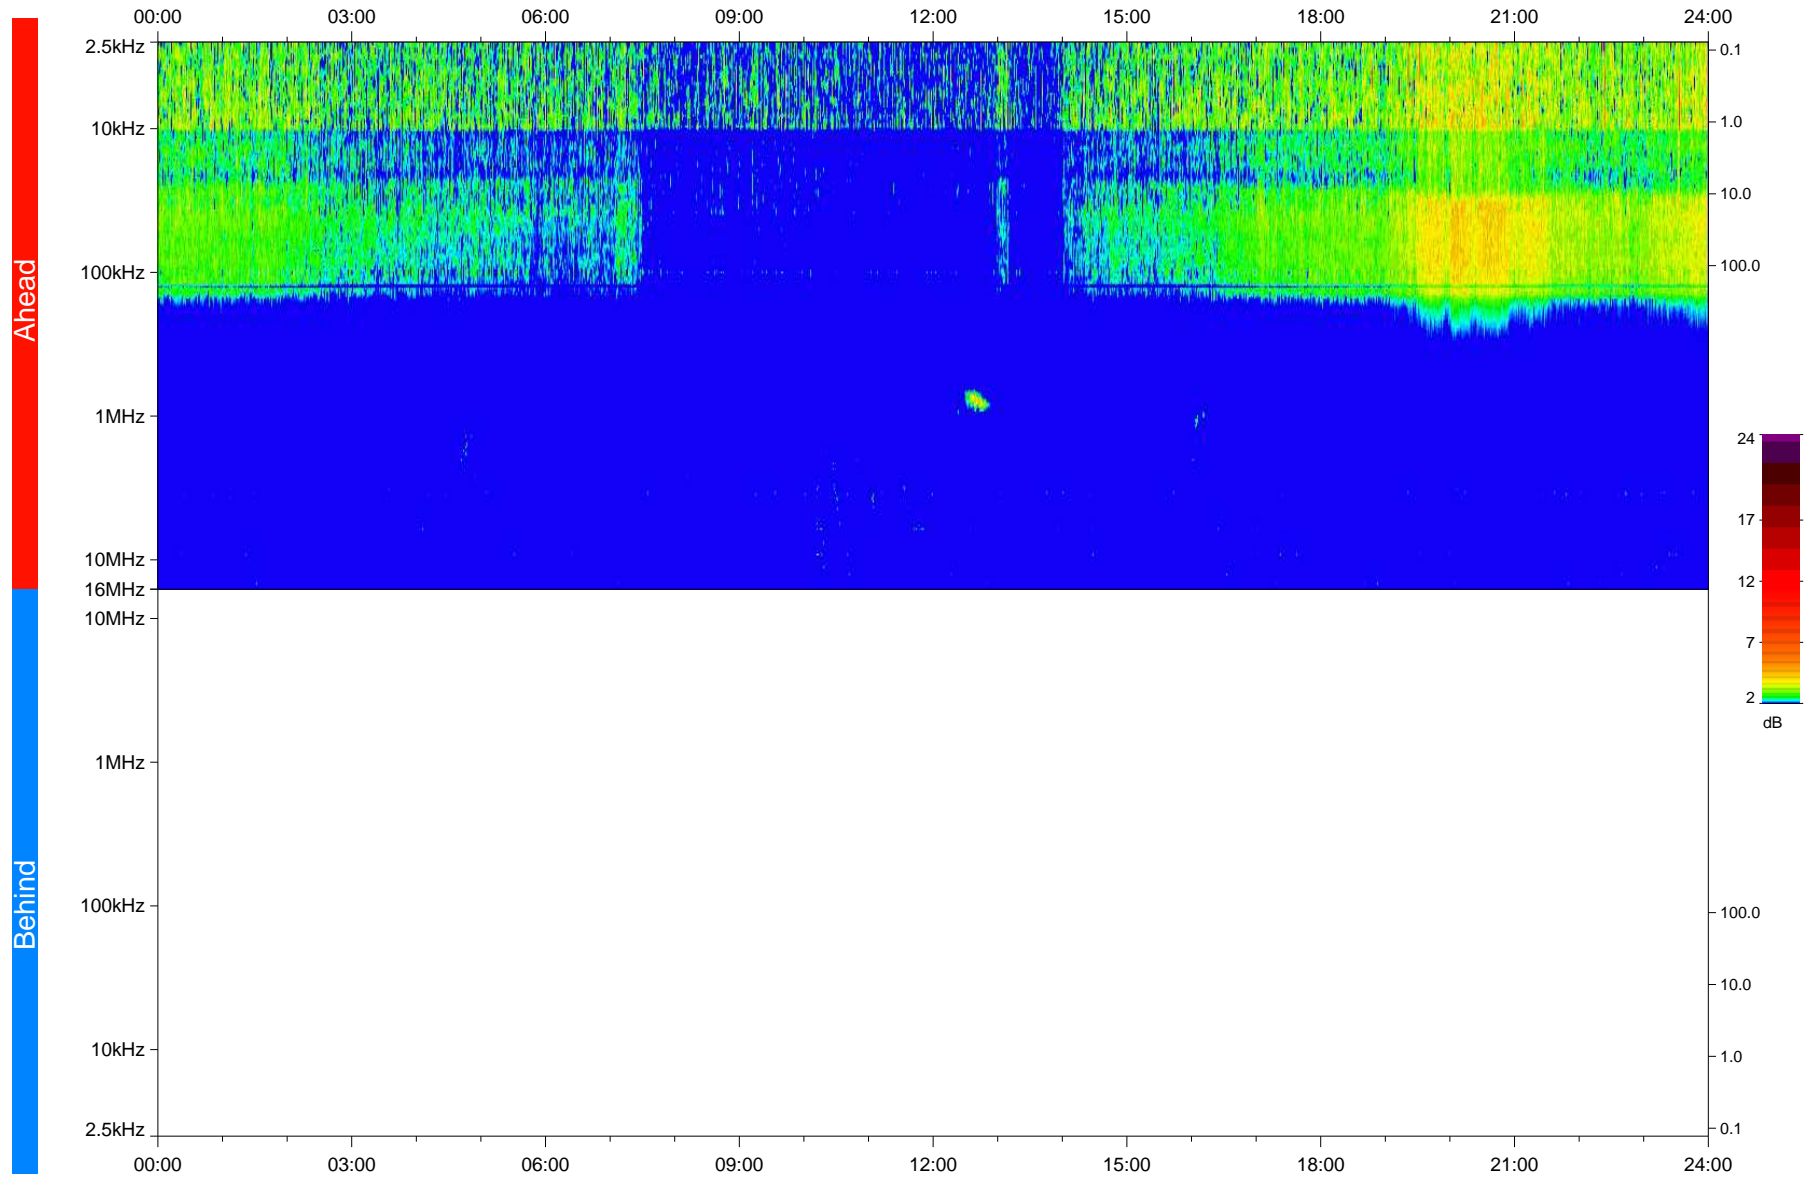

STEREO/WAVES Daily Summary - 03-Jan-2020 (DOY 003)

Ahead source file: swaves_ahead_2020_003_1_05.fin
Ahead PSE Angle: -78.7°

Behind PSE Angle: 80.4°
Behind source file: No STEREO-B data

Time (UTC)

file: stereo_swaves_daily-summary_color_20200103_v03
made by: space.umn.edu on macOS with IDL 8.8.2 on 2022-09-15 10:57:59, with TLib V945 / dynspec V311