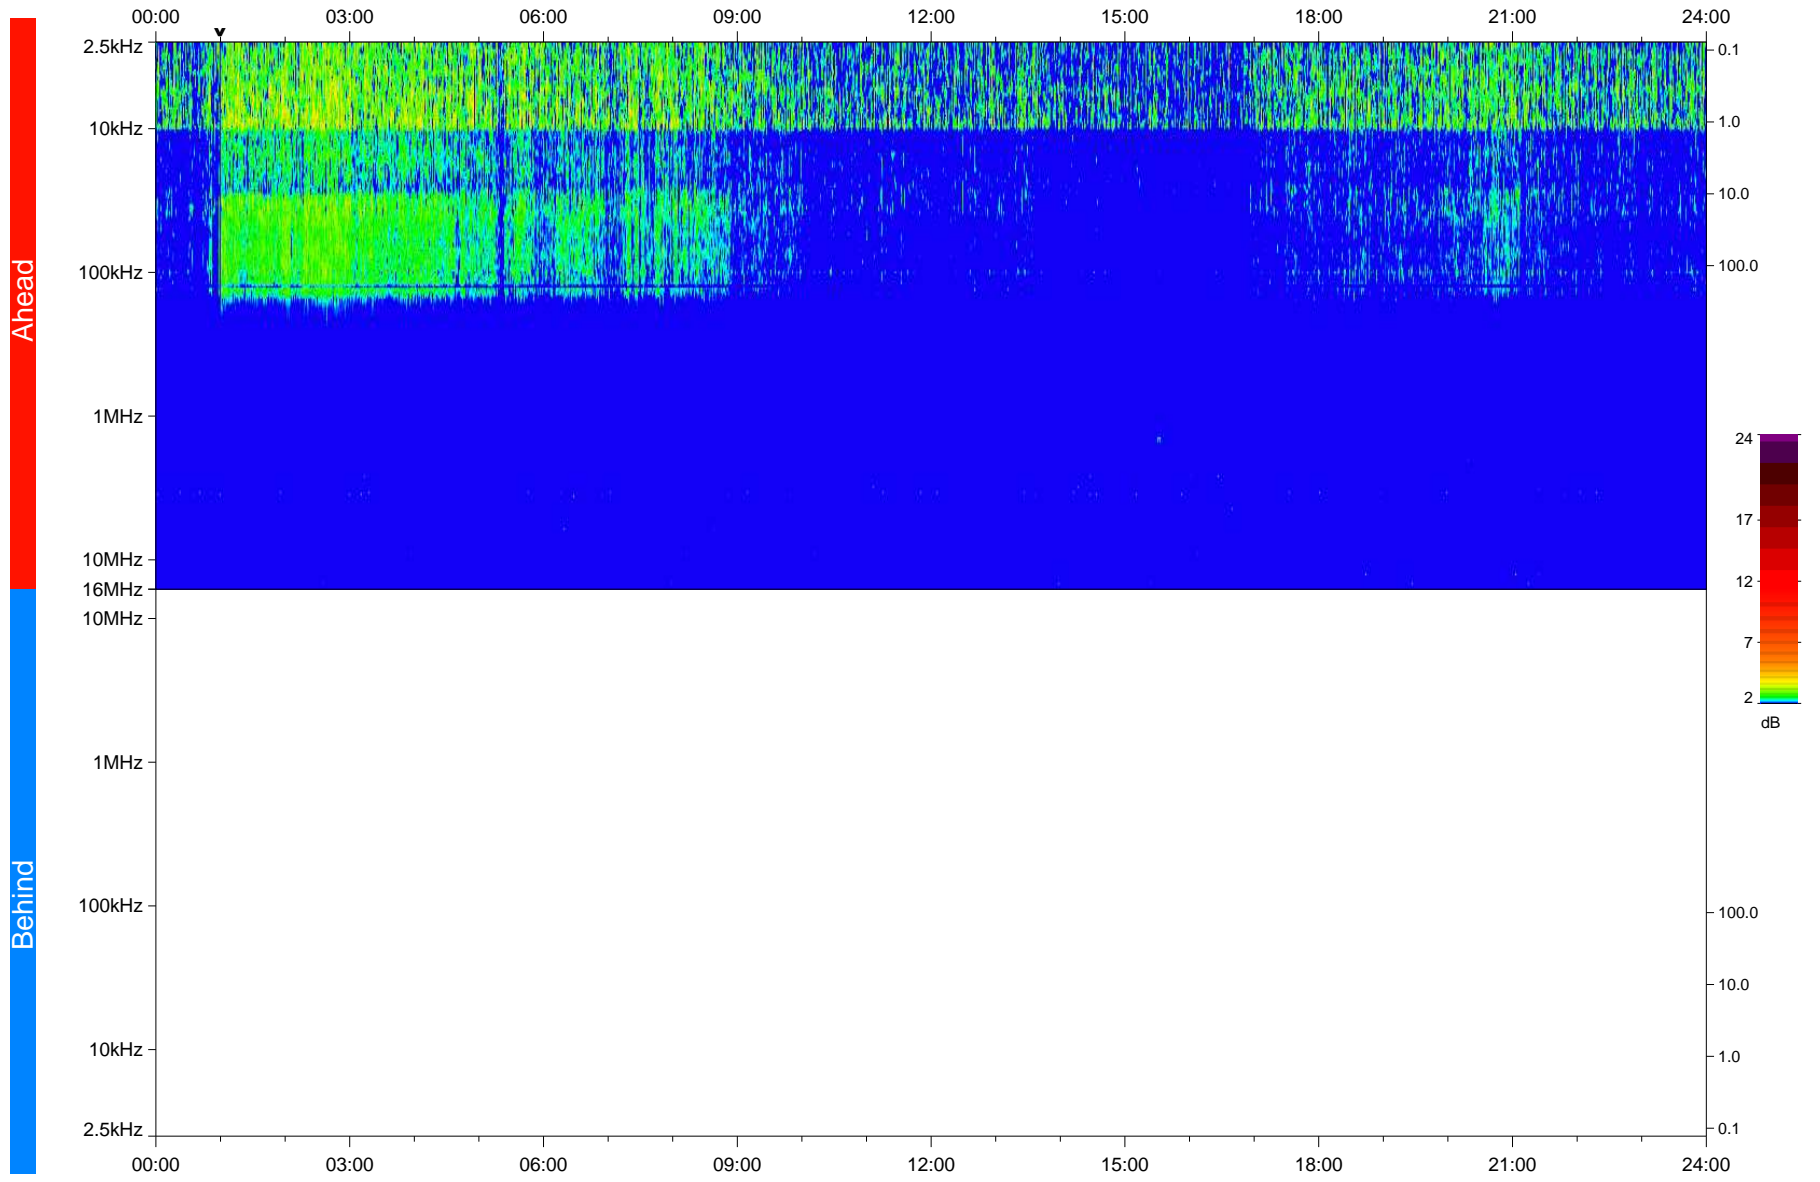

STEREO/WAVES Daily Summary - 02-Jan-2020 (DOY 002)

Ahead source file: swaves_ahead_2020_002_1_05.fin
Ahead PSE Angle: -78.6°

Behind PSE Angle: 80.5°
Behind source file: No STEREO-B data

Time (UTC)

file: stereo_swaves_daily-summary_color_20200102_v04
made by: space.umn.edu on macOS with IDL 8.8.2 on 2022-10-03 11:20:07, with TLib V945 / dynspec V311