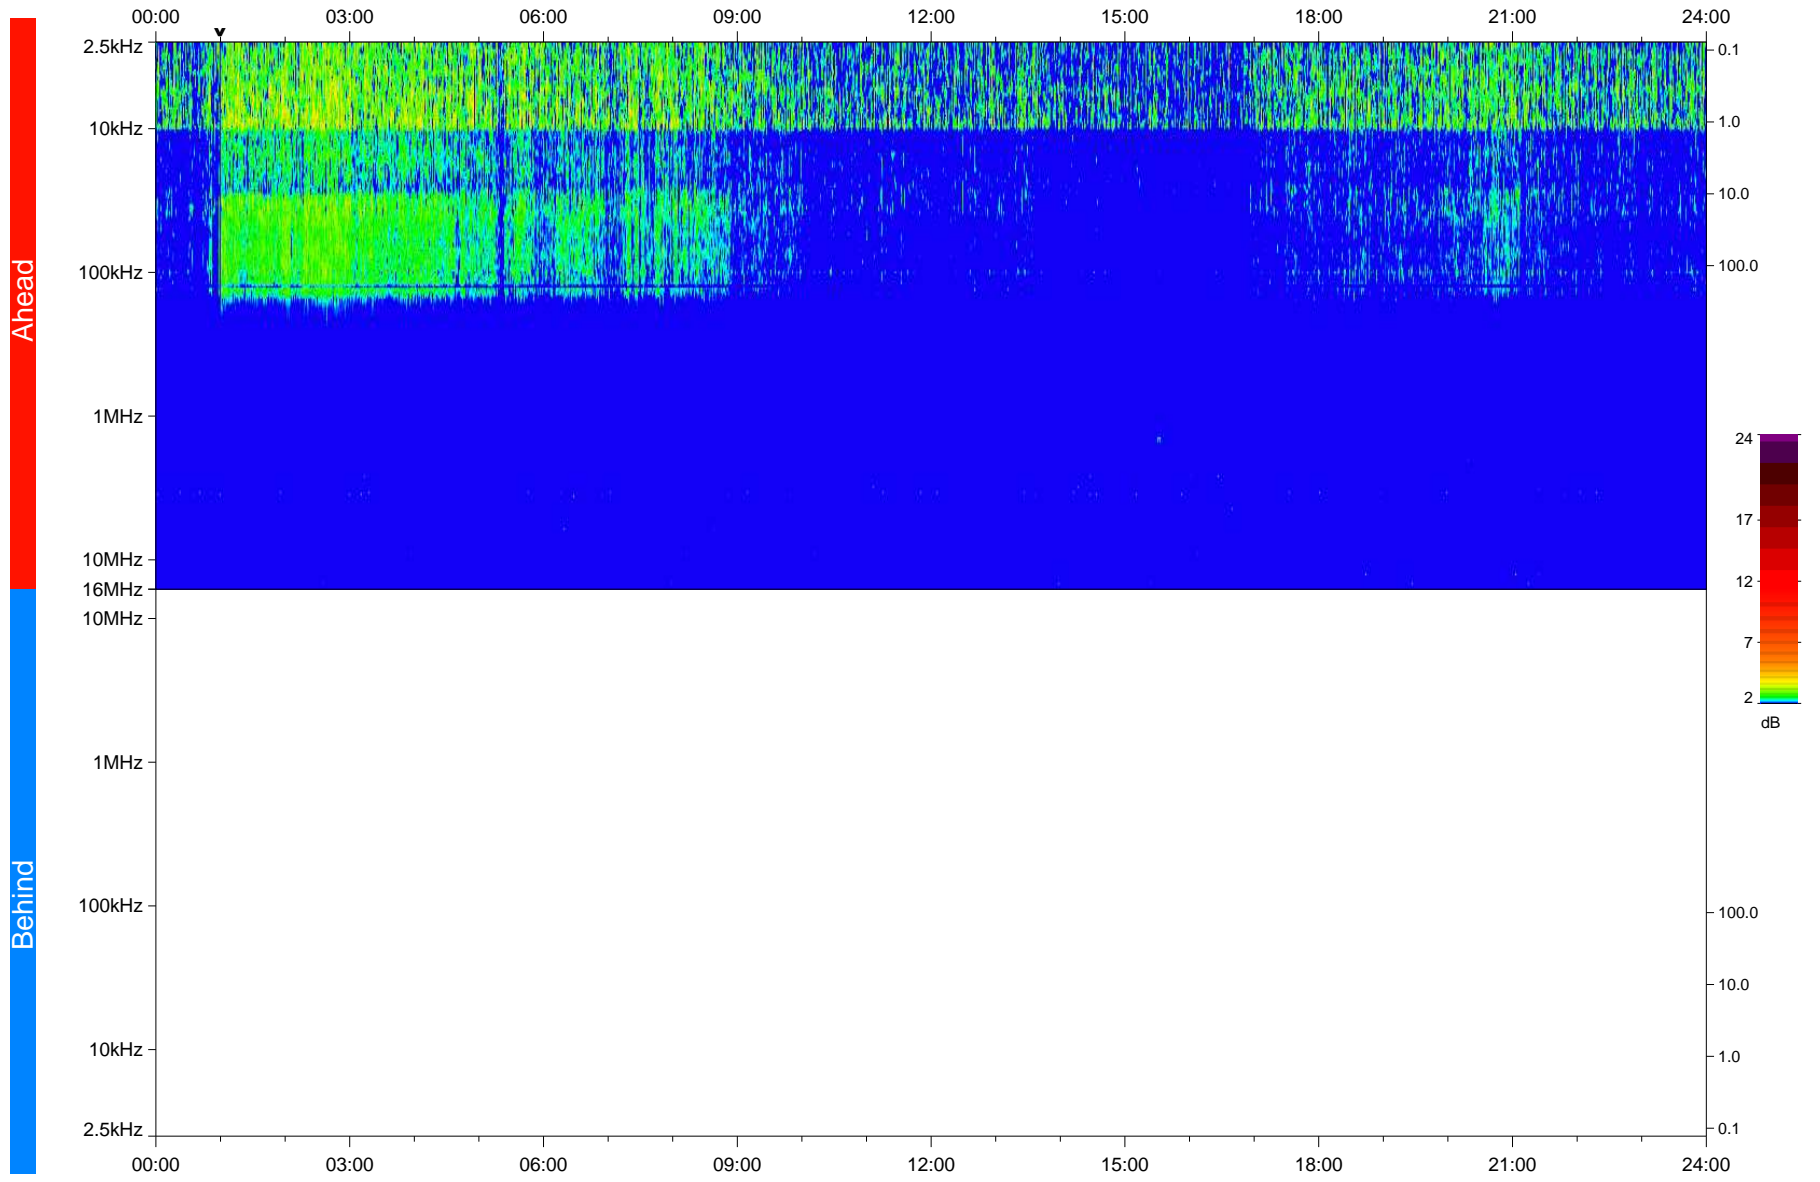

STEREO/WAVES Daily Summary - 02-Jan-2020 (DOY 002)

Ahead source file: swaves_ahead_2020_002_1_05.fin
Ahead PSE Angle: -78.6°

Behind PSE Angle: 80.5°
Behind source file: No STEREO-B data

Time (UTC)

file: stereo_swaves_daily-summary_color_20200102_v03
made by: space.umn.edu on macOS with IDL 8.8.2 on 2022-09-15 10:56:38, with TLib V945 / dynspec V311