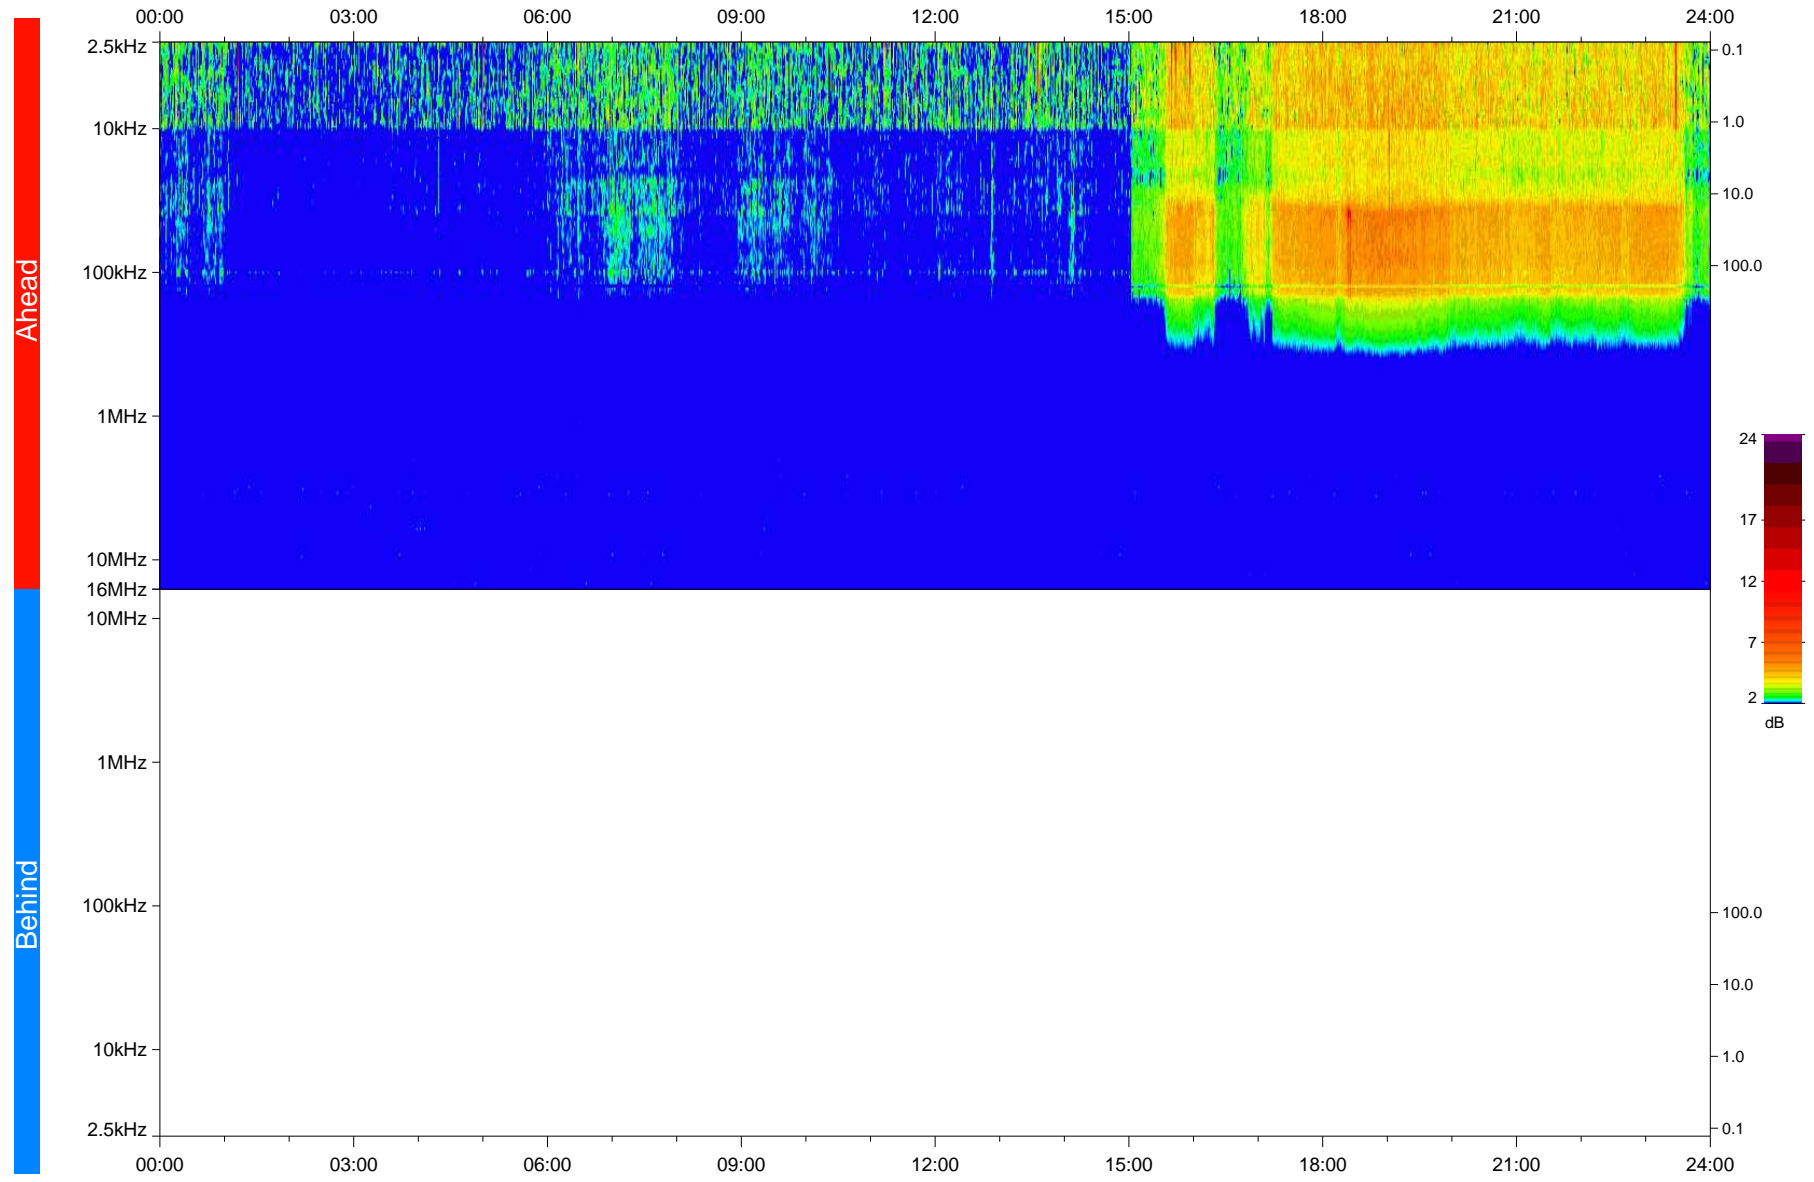

# STEREO/WAVES Daily Summary - 01-Jan-2020 (DOY 001)

Ahead source file: swaves\_ahead\_2020\_001\_1\_05.fin  
Ahead PSE Angle: -78.7°

Behind PSE Angle: 80.5°  
Behind source file: No STEREO-B data

Time (UTC)

file: stereo\_swaves\_daily-summary\_color\_20200101\_v04  
made by: space.umn.edu on macOS with IDL 8.8.2 on 2022-10-03 11:18:37, with TLib V945 / dynspec V311