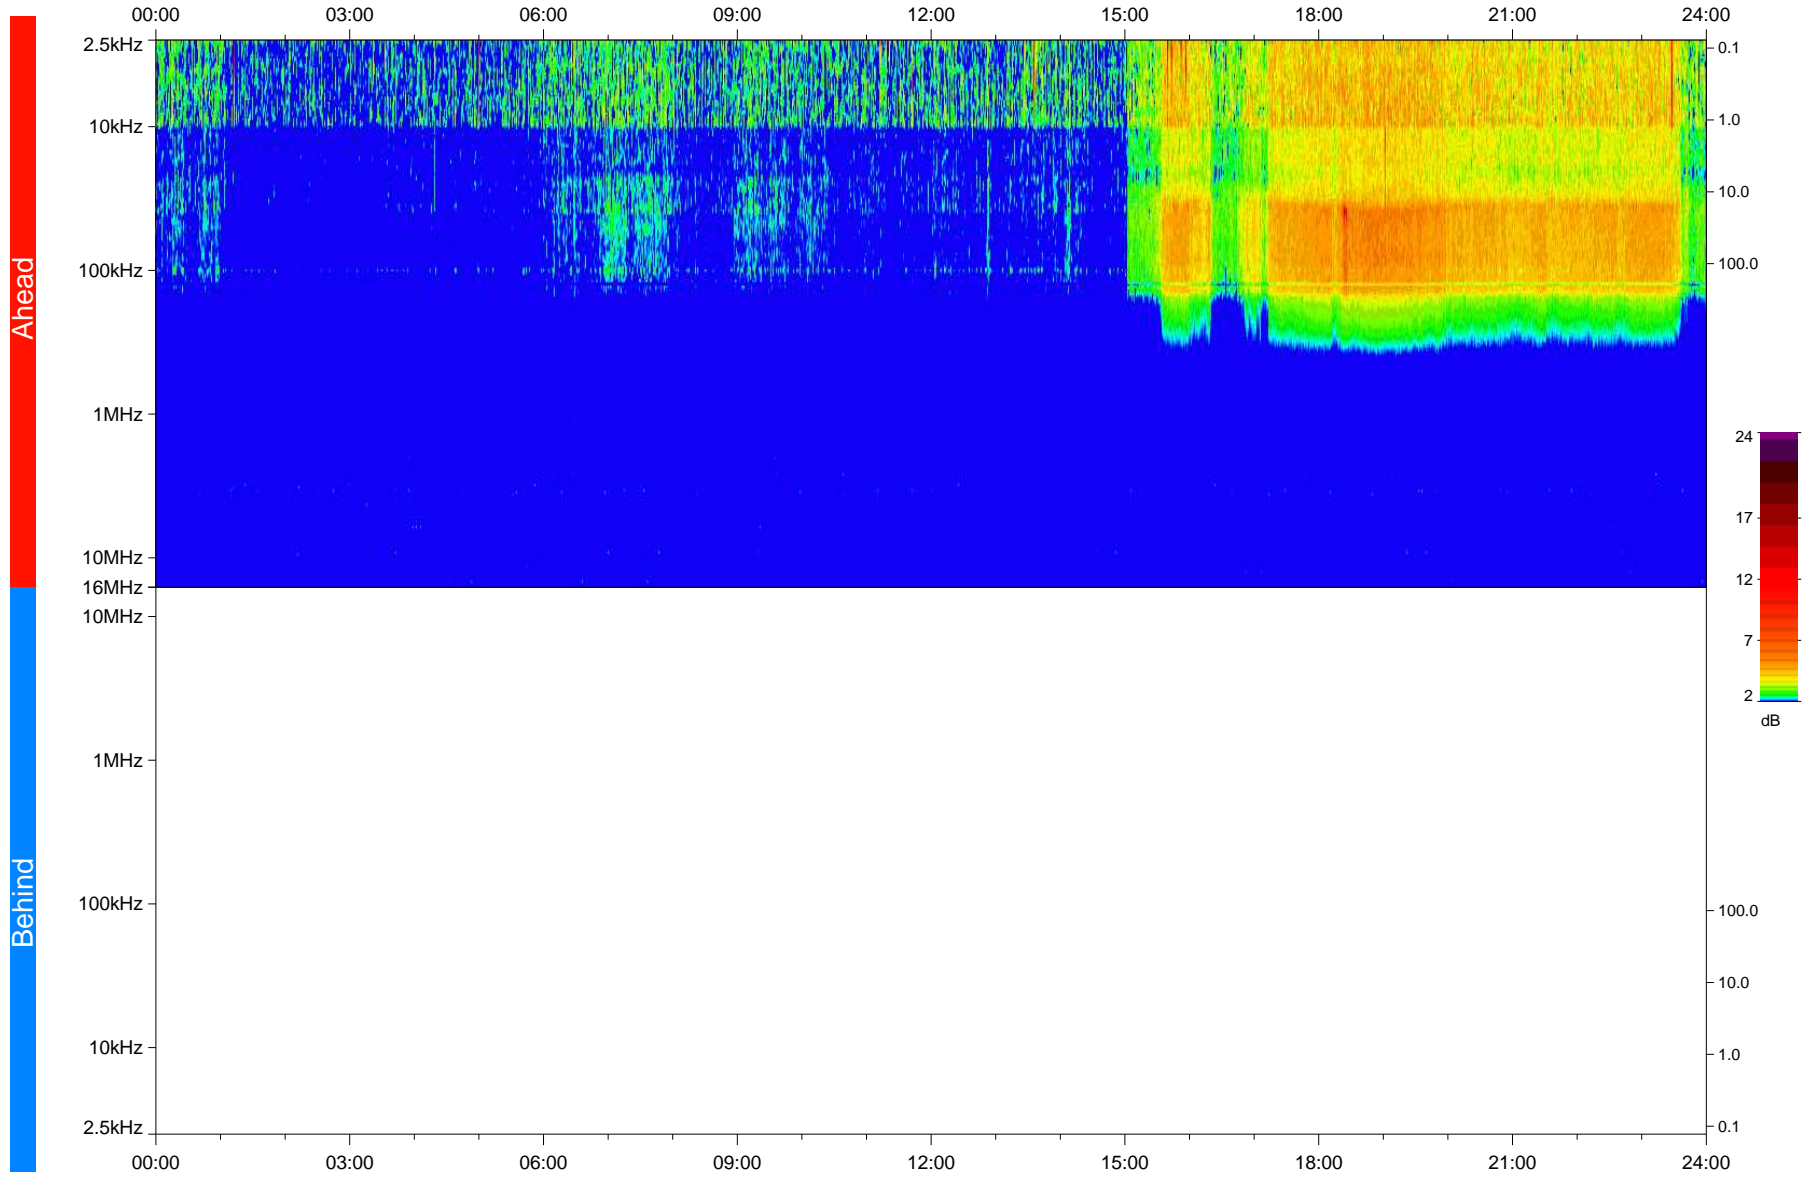

STEREO/WAVES Daily Summary - 01-Jan-2020 (DOY 001)

Ahead source file: swaves_ahead_2020_001_1_05.fin
Ahead PSE Angle: -78.7°

Behind PSE Angle: 80.5°
Behind source file: No STEREO-B data

Time (UTC)

file: stereo_swaves_daily-summary_color_20200101_v03
made by: space.umn.edu on macOS with IDL 8.8.2 on 2022-09-15 10:55:16, with TLib V945 / dynspec V311