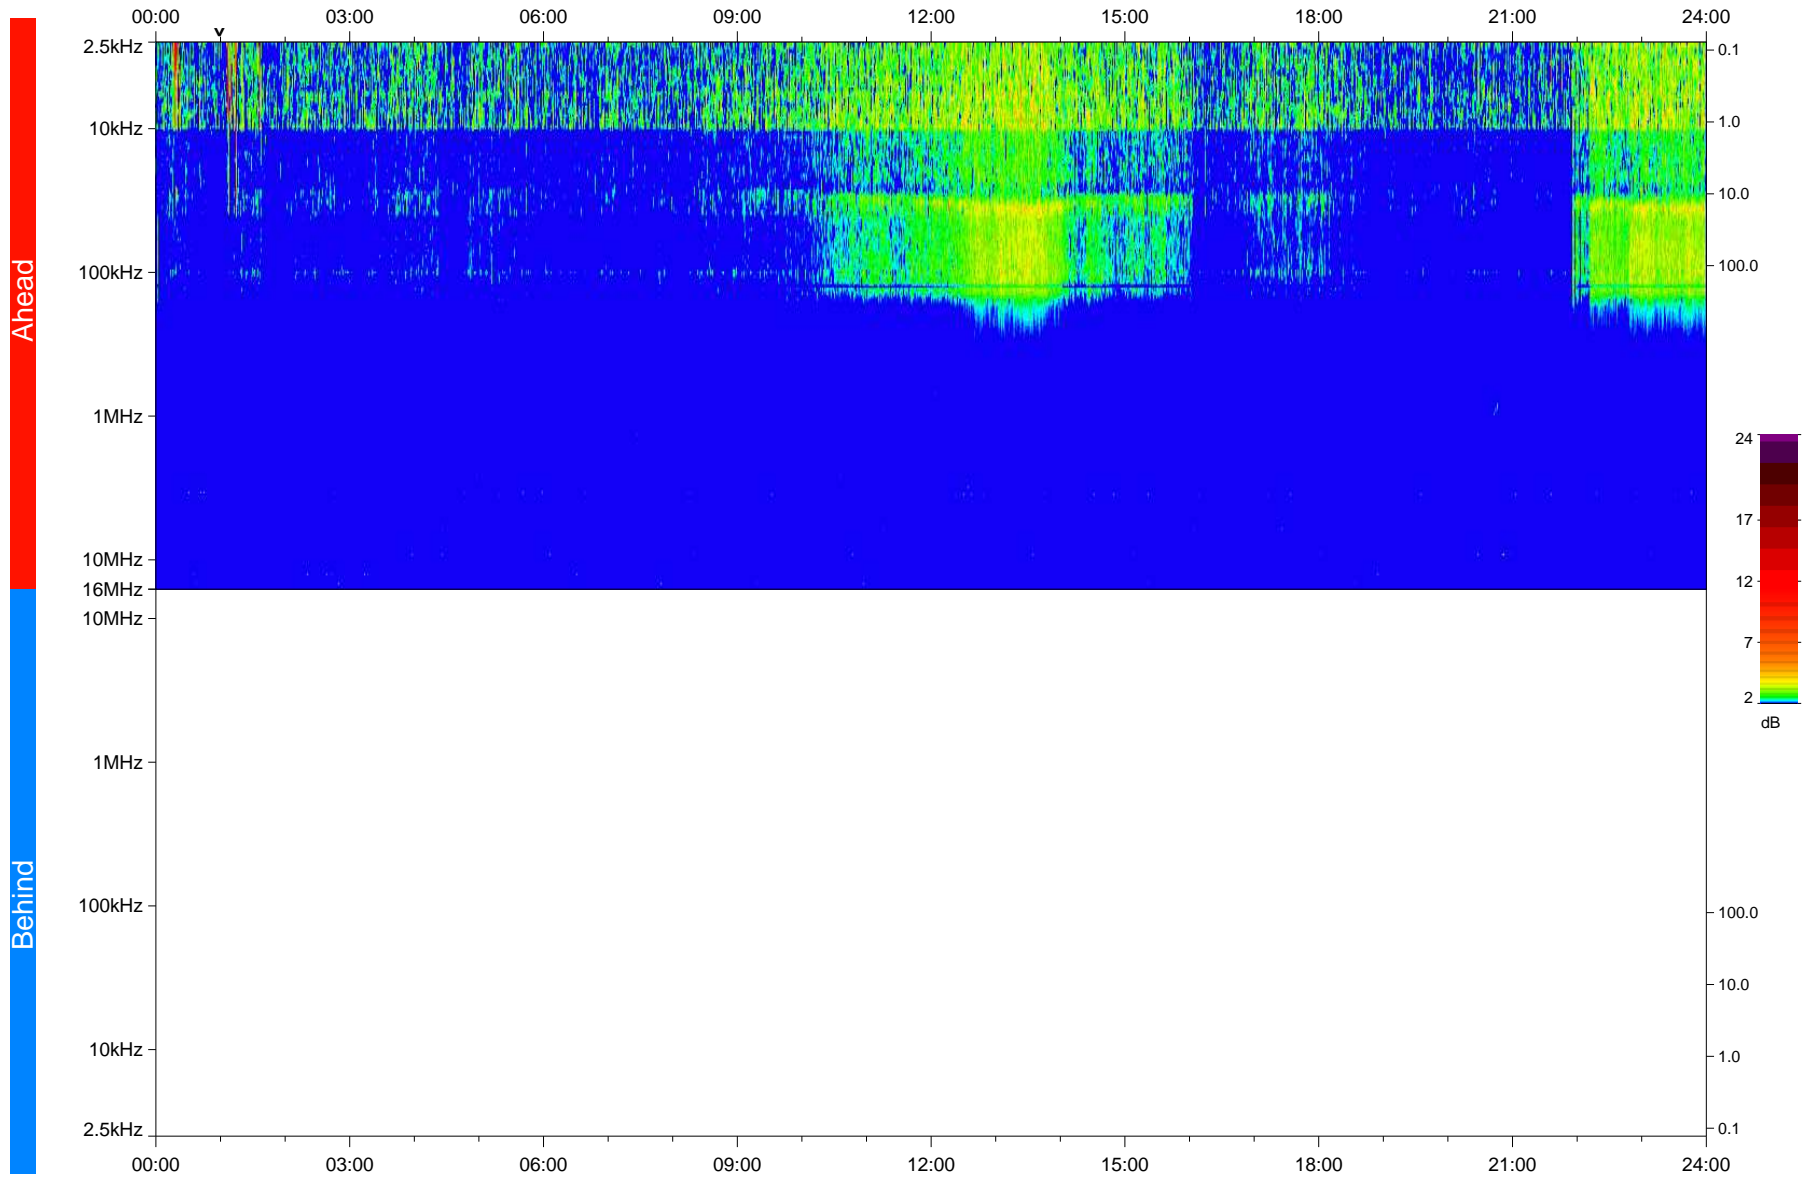

# STEREO/WAVES Daily Summary - 28-Dec-2018 (DOY 362)

Ahead source file: swaves\_ahead\_2018\_362\_1\_06.fin  
Ahead PSE Angle: -100.6°

Behind PSE Angle: 103.5°  
Behind source file: No STEREO-B data

Time (UTC)

file: stereo\_swaves\_daily-summary\_color\_20181228\_v04  
made by: space.umn.edu on macOS with IDL 8.8.2 on 2022-10-06 16:15:54, with TLib V945 / dynspec V311