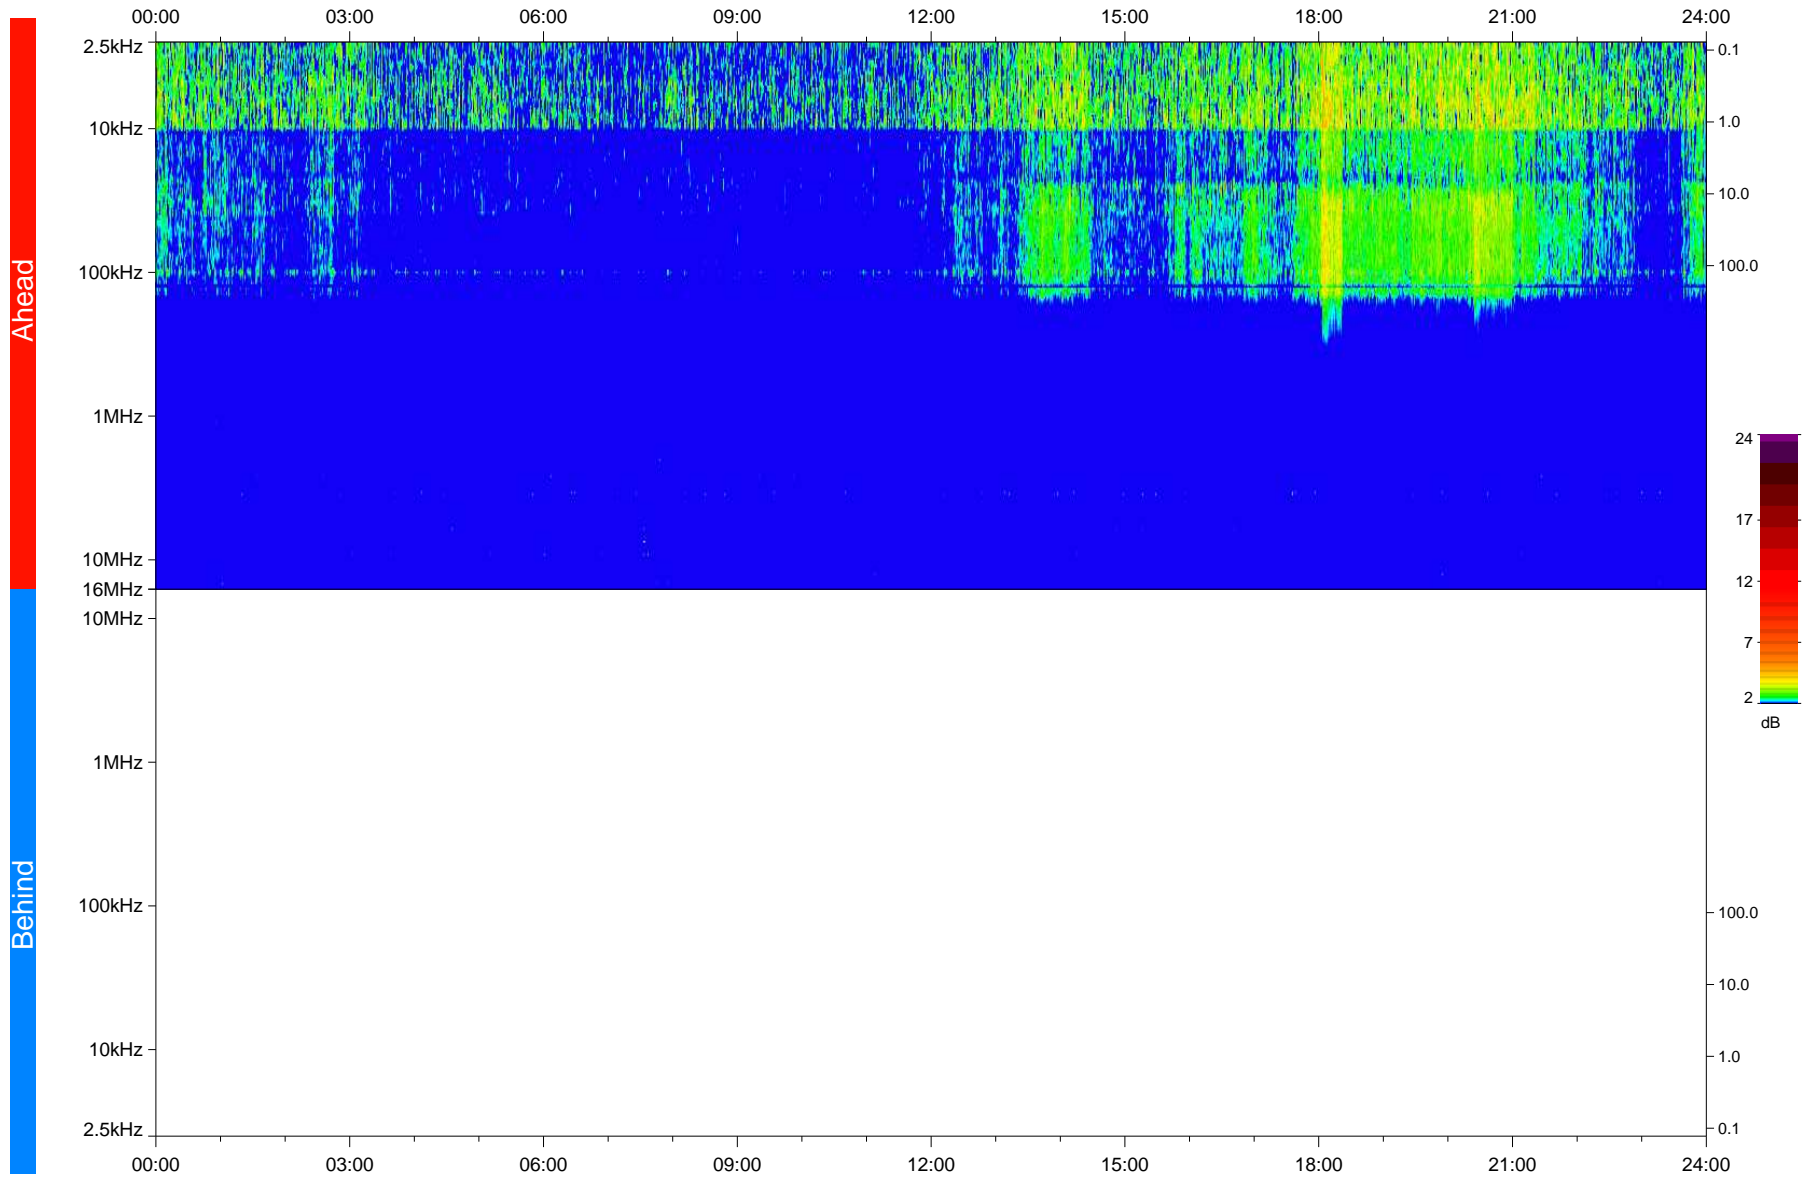

# STEREO/WAVES Daily Summary - 27-Dec-2018 (DOY 361)

Ahead source file: swaves\_ahead\_2018\_361\_1\_06.fin  
Ahead PSE Angle: -100.6°

Behind PSE Angle: 103.6°  
Behind source file: No STEREO-B data

Time (UTC)

file: stereo\_swaves\_daily-summary\_color\_20181227\_v04  
made by: space.umn.edu on macOS with IDL 8.8.2 on 2022-10-06 16:14:25, with TLib V945 / dynspec V311