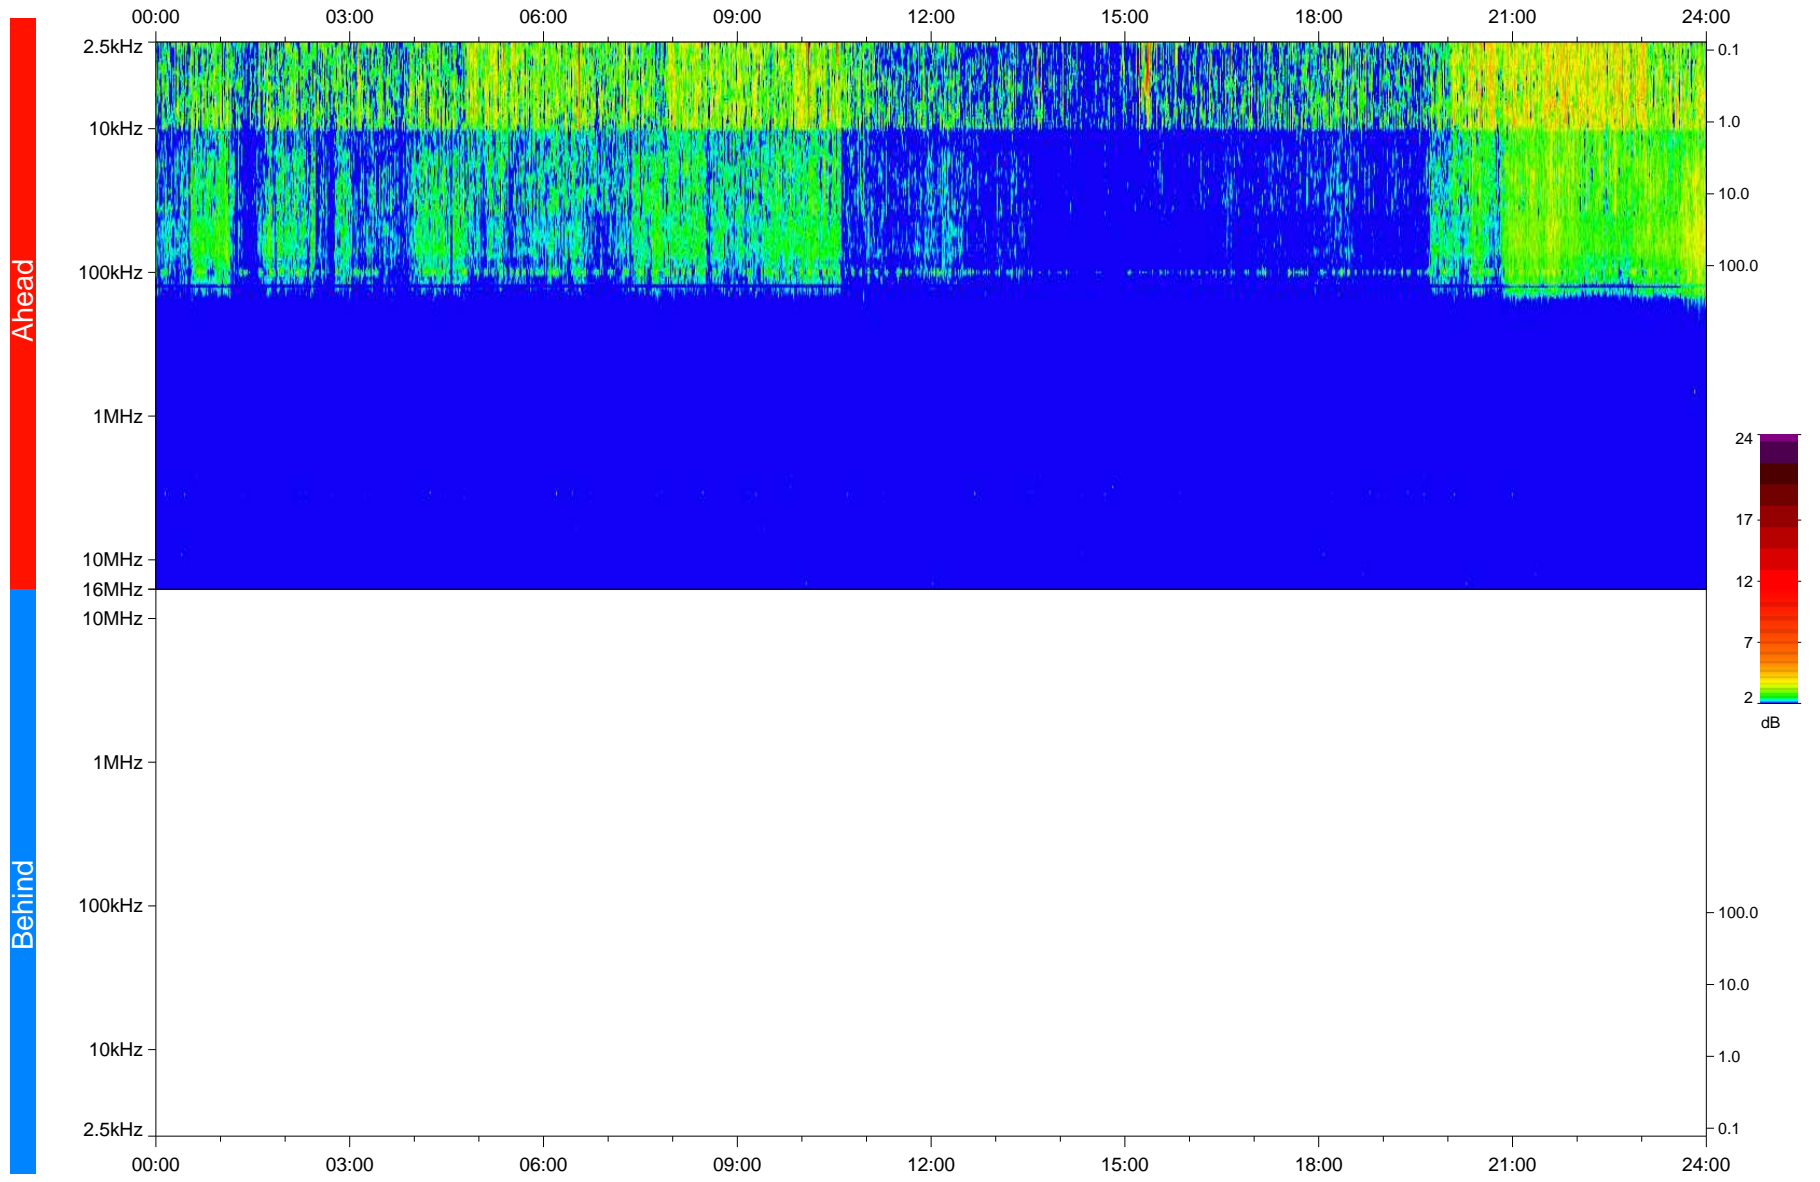

# STEREO/WAVES Daily Summary - 25-Dec-2018 (DOY 359)

Ahead source file: swaves\_ahead\_2018\_359\_1\_06.fin  
Ahead PSE Angle: -100.6°

Behind PSE Angle: 103.8°  
Behind source file: No STEREO-B data

Time (UTC)

file: stereo\_swaves\_daily-summary\_color\_20181225\_v04  
made by: space.umn.edu on macOS with IDL 8.8.2 on 2022-10-06 16:11:24, with TLib V945 / dynspec V311