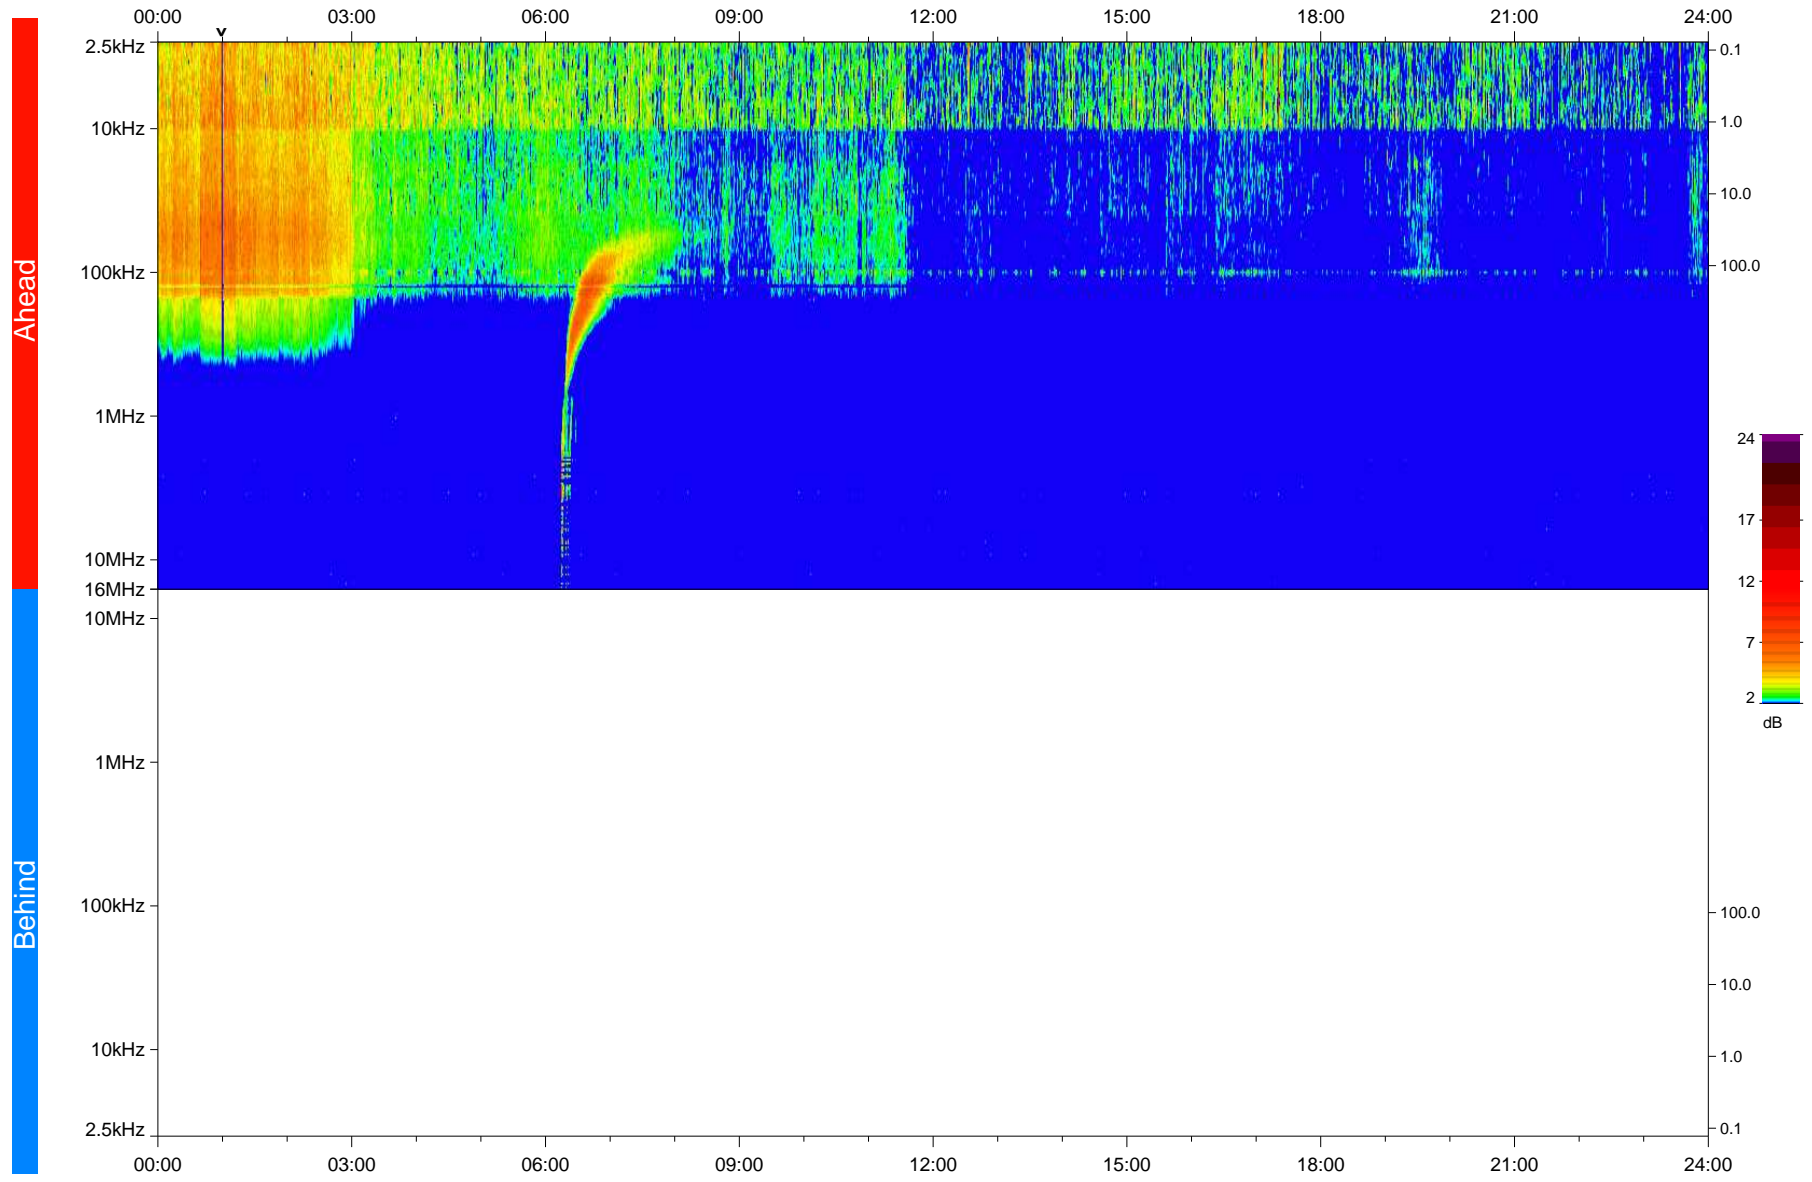

STEREO/WAVES Daily Summary - 24-Dec-2018 (DOY 358)

Ahead source file: swaves_ahead_2018_358_1_06.fin
Ahead PSE Angle: -100.7°

Behind PSE Angle: 103.8°
Behind source file: No STEREO-B data

Time (UTC)

file: stereo_swaves_daily-summary_color_20181224_v04
made by: space.umn.edu on macOS with IDL 8.8.2 on 2022-10-06 16:09:55, with TLib V945 / dynspec V311