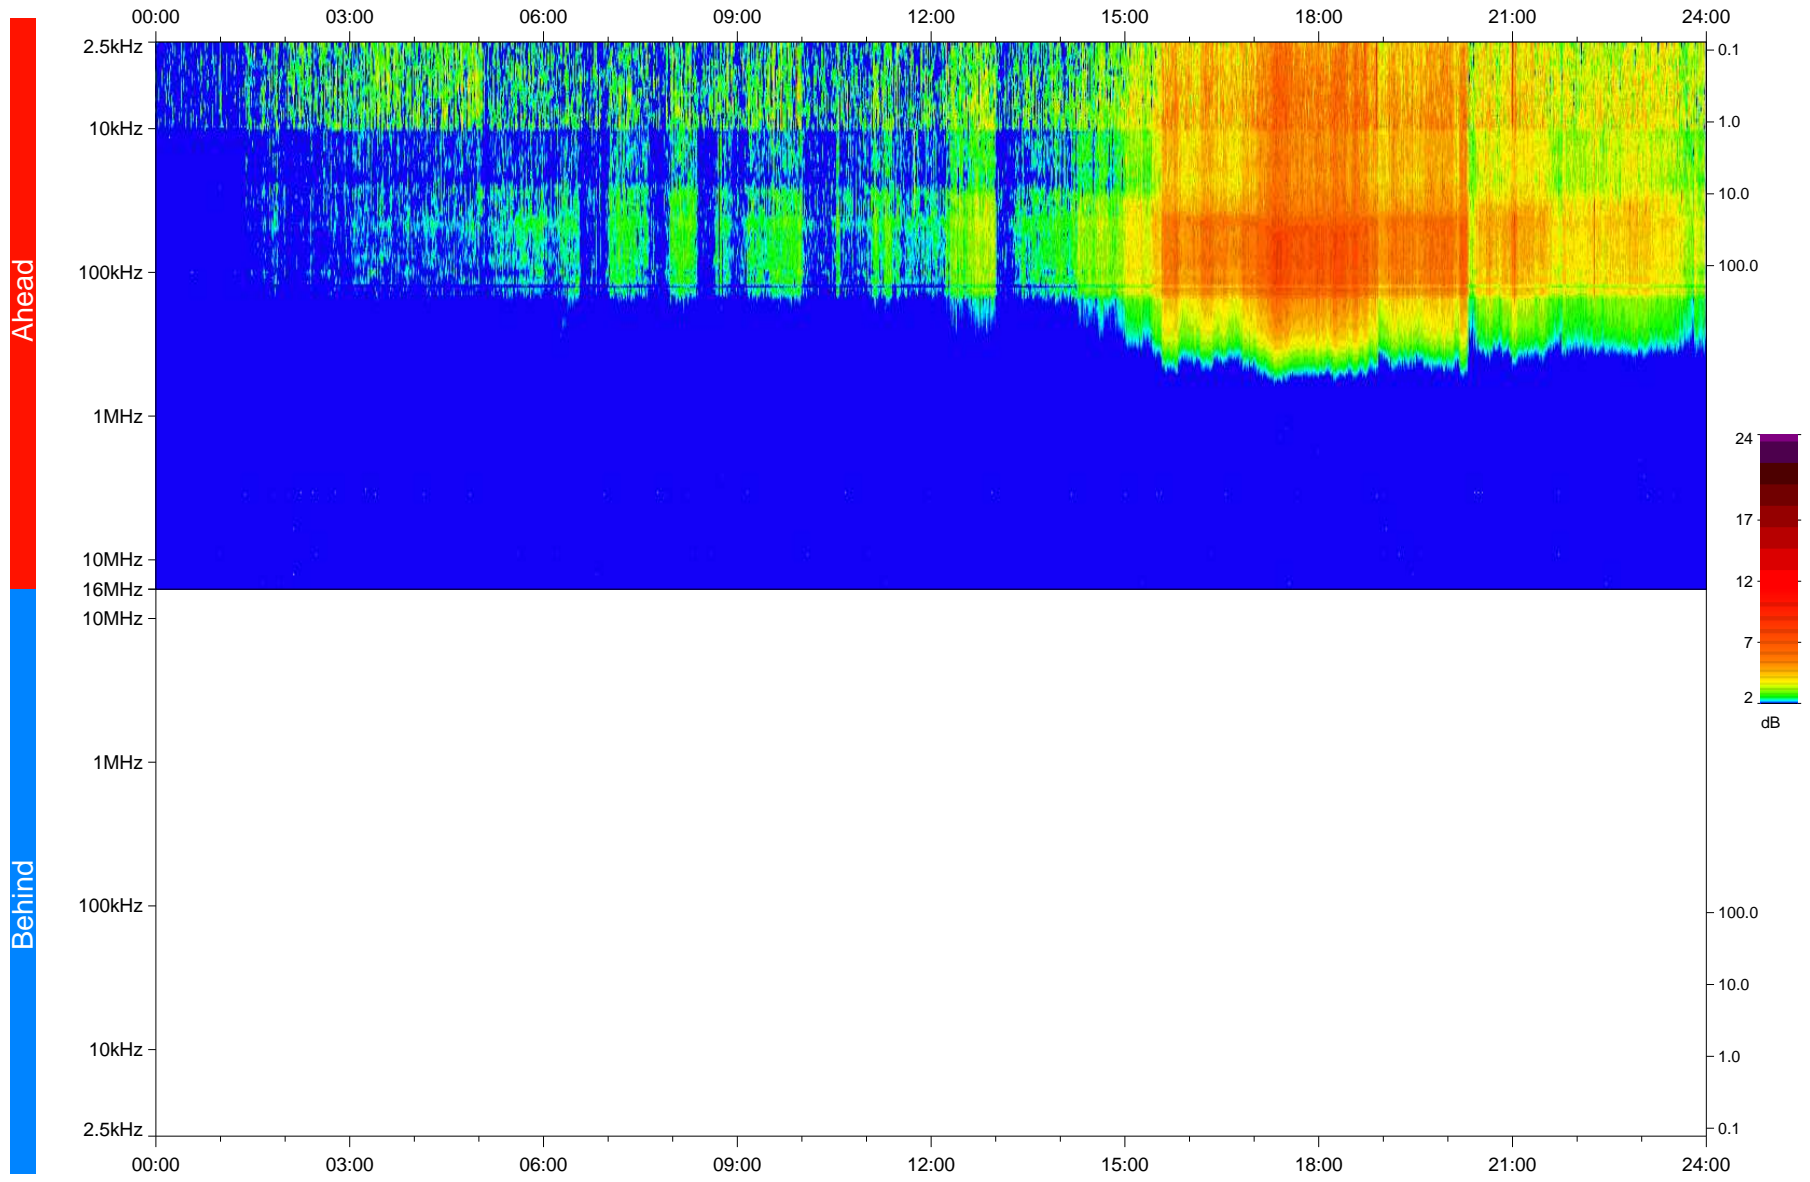

# STEREO/WAVES Daily Summary - 23-Dec-2018 (DOY 357)

Ahead source file: swaves\_ahead\_2018\_357\_1\_05.fin  
Ahead PSE Angle: -100.7°

Behind PSE Angle: 103.9°  
Behind source file: No STEREO-B data

Time (UTC)

file: stereo\_swaves\_daily-summary\_color\_20181223\_v04  
made by: space.umn.edu on macOS with IDL 8.8.2 on 2022-10-06 16:08:25, with TLib V945 / dynspec V311