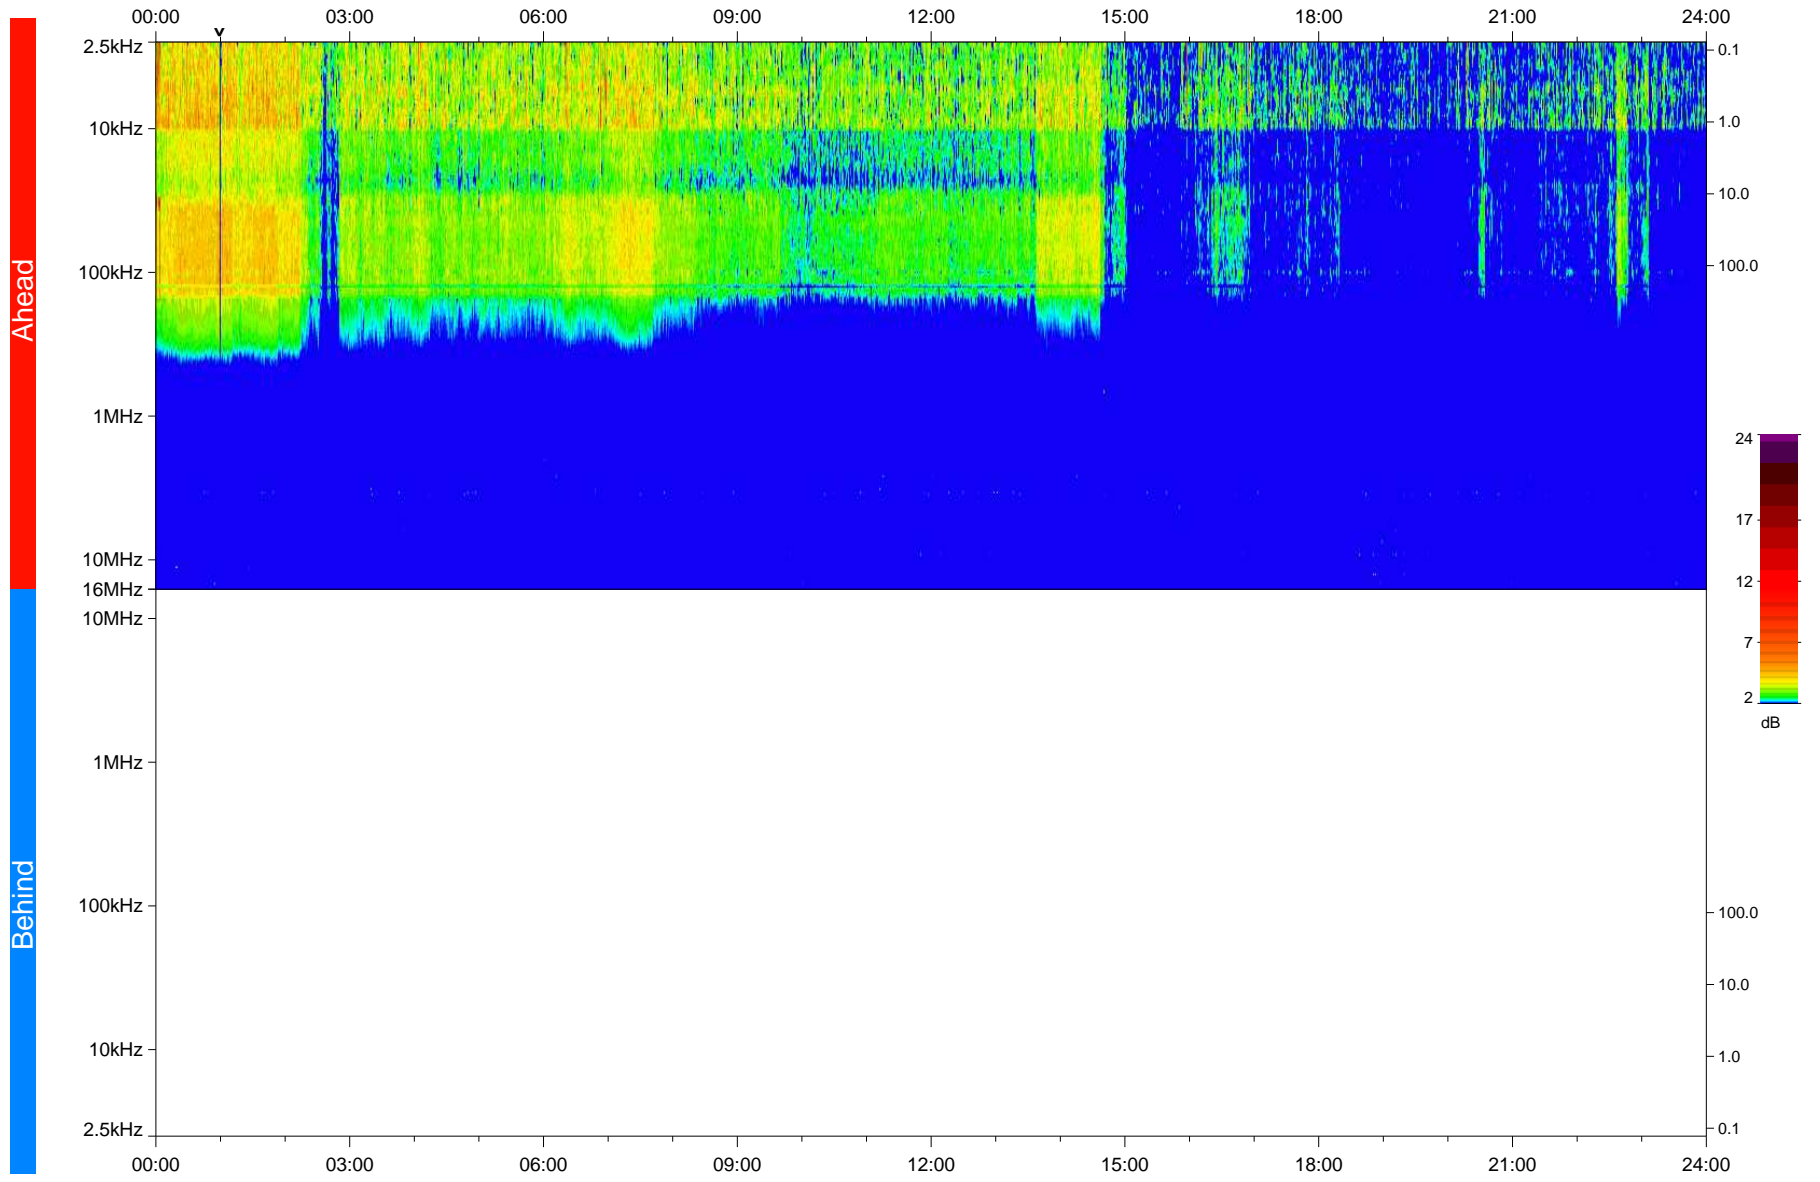

# STEREO/WAVES Daily Summary - 22-Dec-2018 (DOY 356)

Ahead source file: swaves\_ahead\_2018\_356\_1\_05.fin  
Ahead PSE Angle: -100.8°

Behind PSE Angle: 103.9°  
Behind source file: No STEREO-B data

Time (UTC)

file: stereo\_swaves\_daily-summary\_color\_20181222\_v04  
made by: space.umn.edu on macOS with IDL 8.8.2 on 2022-10-06 16:06:55, with TLib V945 / dynspec V311