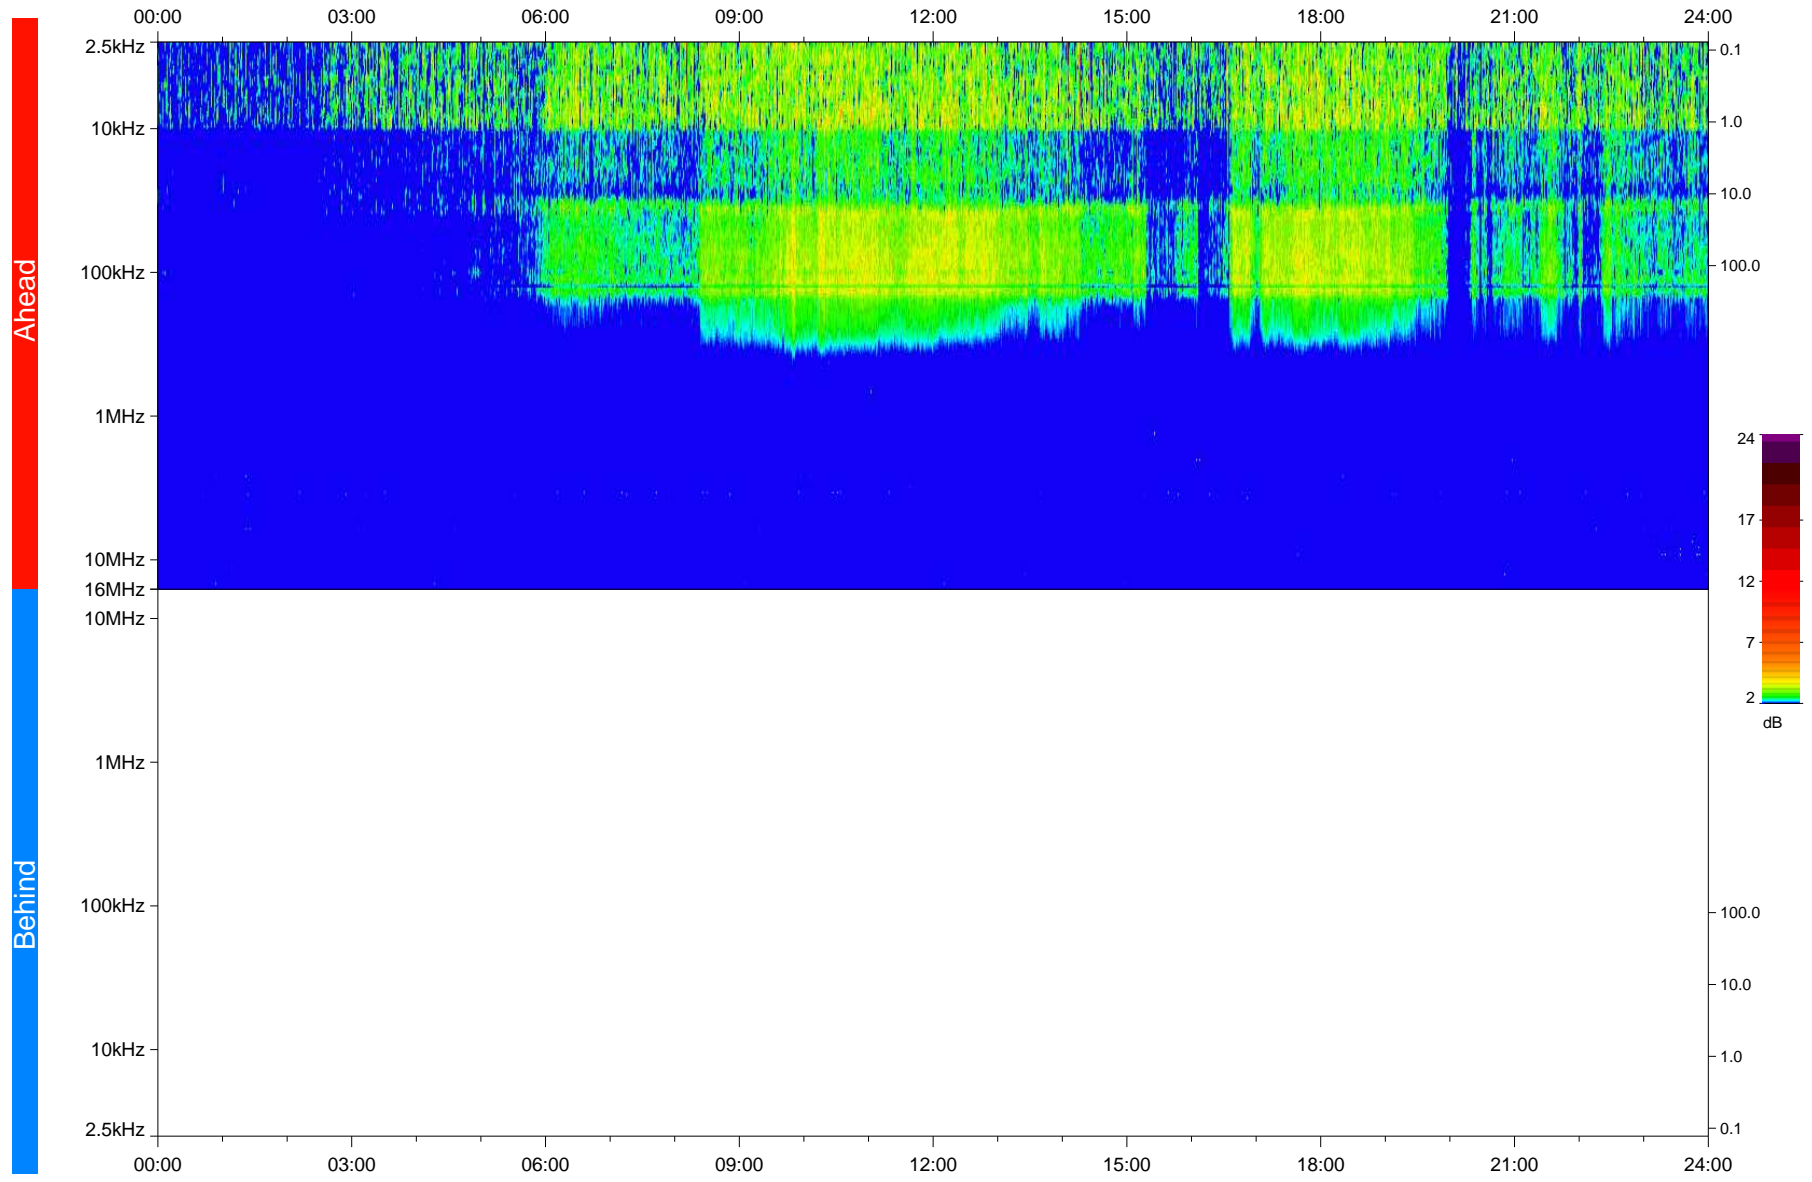

# STEREO/WAVES Daily Summary - 21-Dec-2018 (DOY 355)

Ahead source file: swaves\_ahead\_2018\_355\_1\_05.fin  
Ahead PSE Angle: -100.8°

Behind PSE Angle: 104.1°  
Behind source file: No STEREO-B data

Time (UTC)

file: stereo\_swaves\_daily-summary\_color\_20181221\_v04  
made by: space.umn.edu on macOS with IDL 8.8.2 on 2022-10-06 16:05:24, with TMLib V945 / dynspec V311