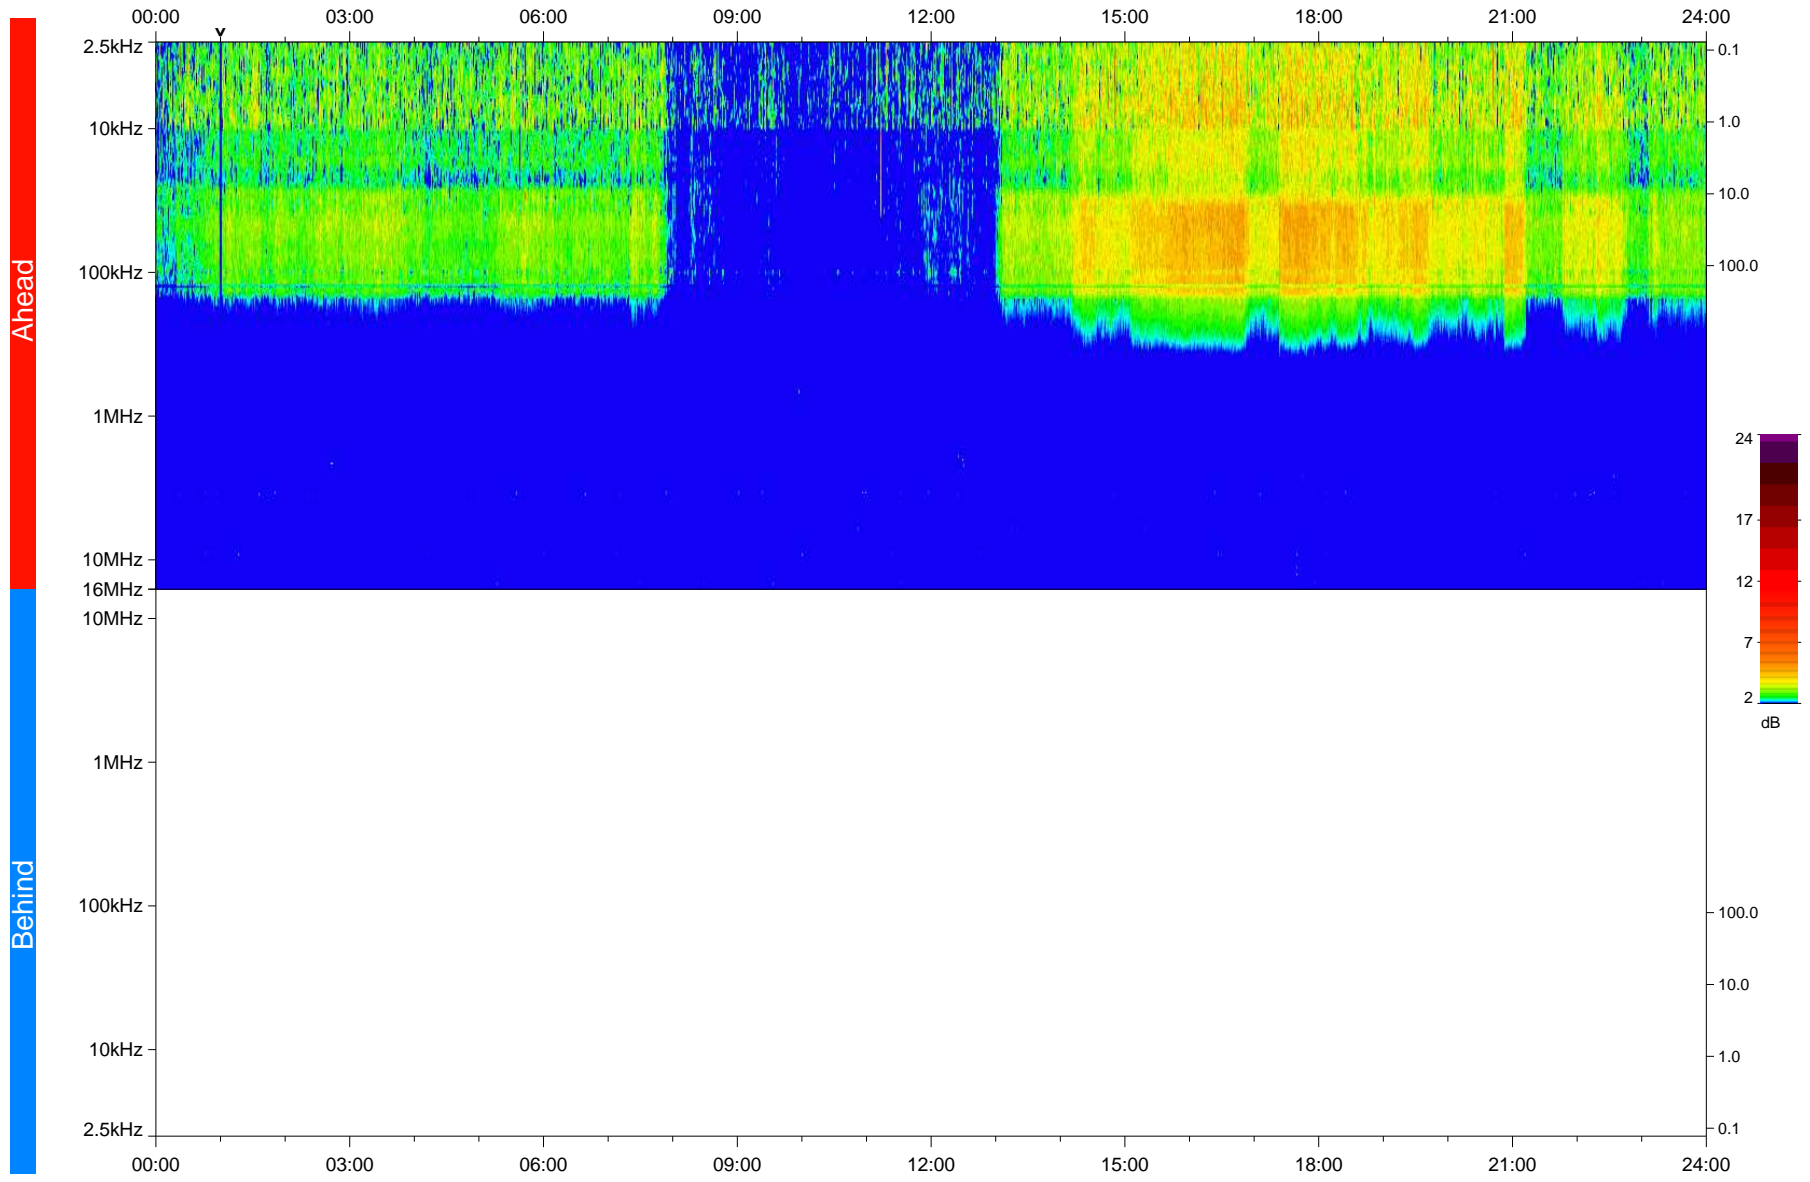

# STEREO/WAVES Daily Summary - 18-Dec-2018 (DOY 352)

Ahead source file: swaves\_ahead\_2018\_352\_1\_05.fin  
Ahead PSE Angle: -100.9°

Behind PSE Angle: 104.2°  
Behind source file: No STEREO-B data

Time (UTC)

file: stereo\_swaves\_daily-summary\_color\_20181218\_v04  
made by: space.umn.edu on macOS with IDL 8.8.2 on 2022-10-06 16:00:53, with TLib V945 / dynspec V311