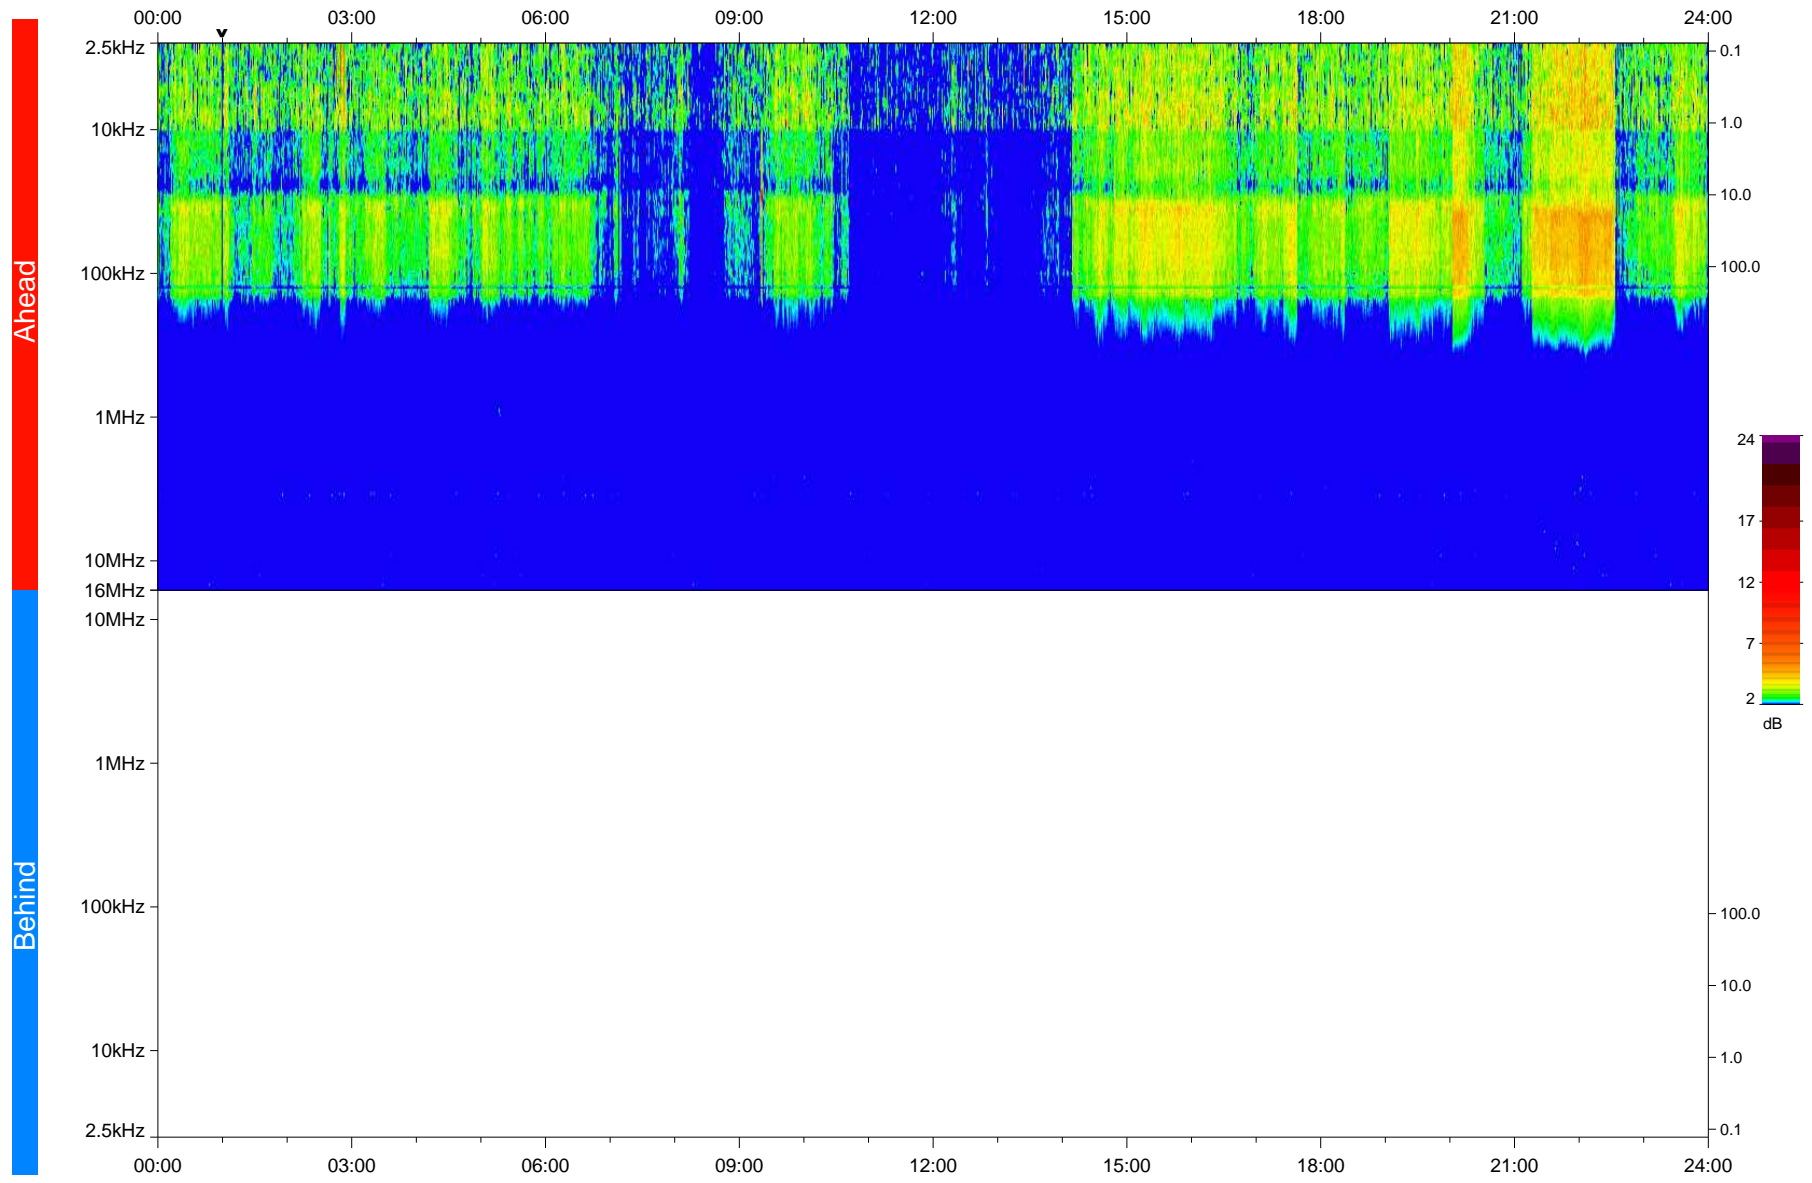

# STEREO/WAVES Daily Summary - 14-Dec-2018 (DOY 348)

Ahead source file: swaves\_ahead\_2018\_348\_1\_05.fin  
Ahead PSE Angle: -101.0°

Behind PSE Angle: 104.5°  
Behind source file: No STEREO-B data

Time (UTC)

file: stereo\_swaves\_daily-summary\_color\_20181214\_v04  
made by: space.umn.edu on macOS with IDL 8.8.2 on 2022-10-06 15:54:54, with TMatlab V945 / dynspec V311