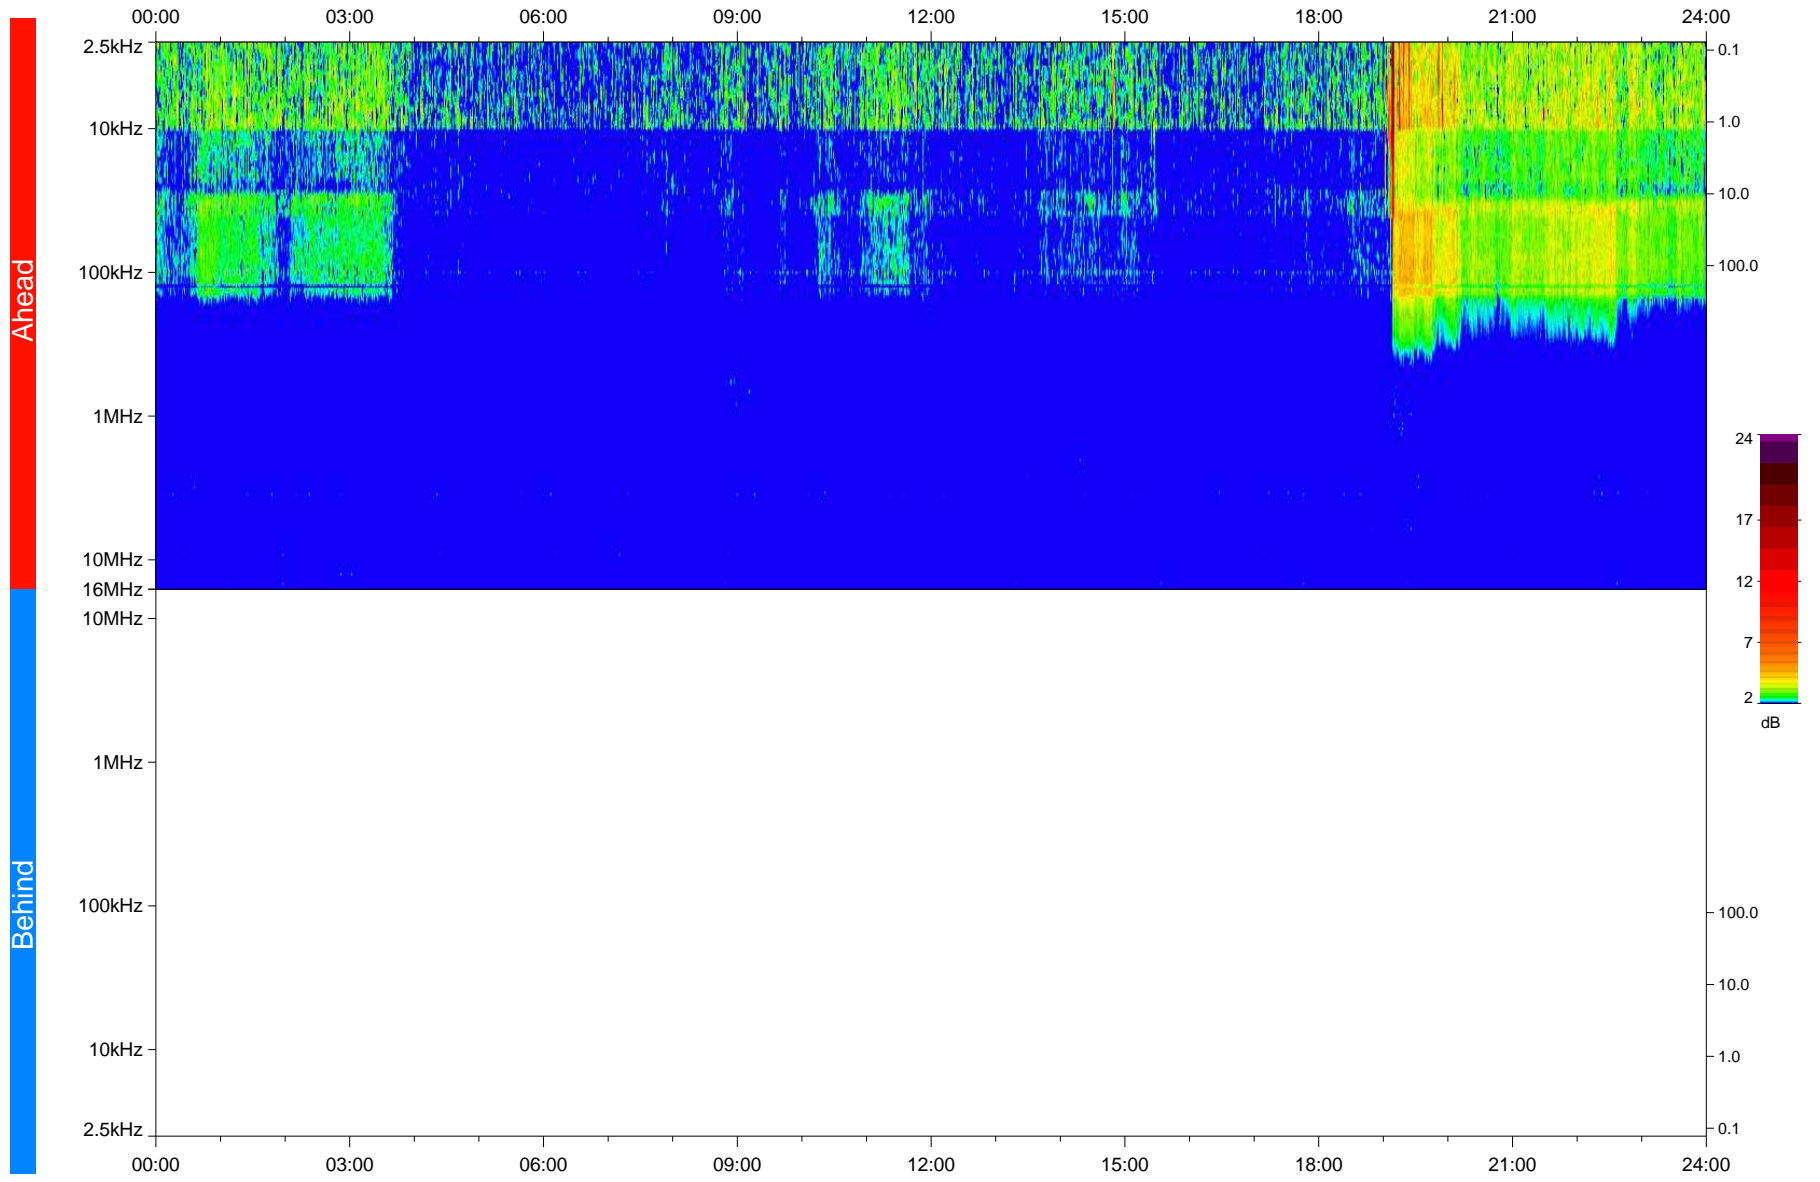

# STEREO/WAVES Daily Summary - 13-Dec-2018 (DOY 347)

Ahead source file: swaves\_ahead\_2018\_347\_1\_05.fin  
Ahead PSE Angle: -101.1°

Behind PSE Angle: 104.5°  
Behind source file: No STEREO-B data

Time (UTC)

file: stereo\_swaves\_daily-summary\_color\_20181213\_v04  
made by: space.umn.edu on macOS with IDL 8.8.2 on 2022-10-06 15:53:17, with TLib V945 / dynspec V311