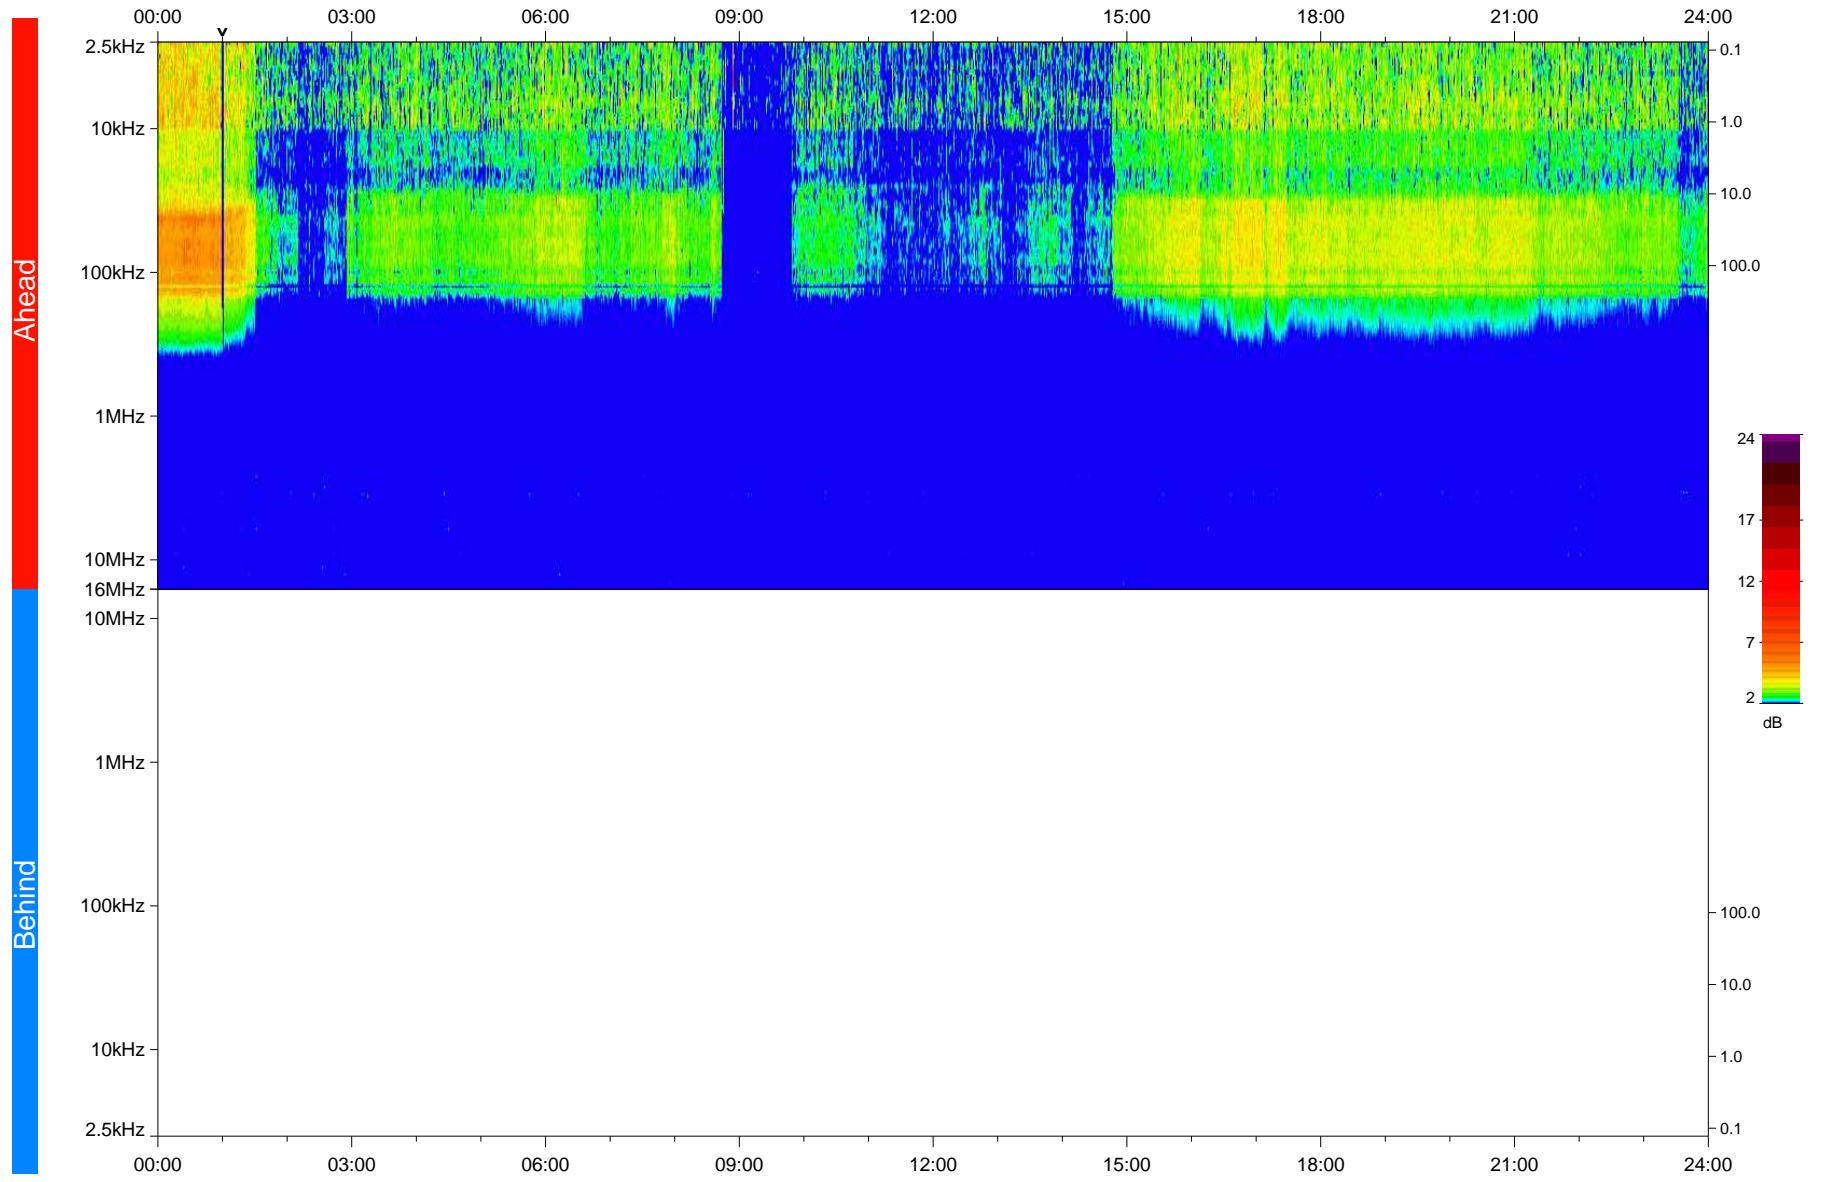

# STEREO/WAVES Daily Summary - 12-Dec-2018 (DOY 346)

Ahead source file: swaves\_ahead\_2018\_346\_1\_05.fin  
Ahead PSE Angle: -101.1°

Behind PSE Angle: 104.5°  
Behind source file: No STEREO-B data

Time (UTC)

file: stereo\_swaves\_daily-summary\_color\_20181212\_v04  
made by: space.umn.edu on macOS with IDL 8.8.2 on 2022-10-06 15:51:48, with TLib V945 / dynspec V311